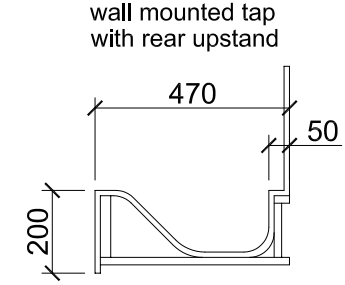

citrus wash troughs

Citrus wash troughs are manufactured using Corian solid surfacing material. To avoid dirt traps the complete base of the trough is thermoformed from a single piece of Corian giving a smooth and curved appearance that also gently slopes towards the waste outlets.

These troughs are equally at home in the open plan concept of modern school washrooms and in commercial applications that are tight on space.

Available on tight timescales, quick to install and space saving over conventional ceramic wash basins and yet they remain surprisingly affordable.

Choose from six bright and funky colours to add the wow to your washroom.

Features

- Floating appearance
- Wide choice of materials and colours
- Versatile

Details

Up to 3000mm in one piece

Suitable for wall mounted taps

Suitable for deck mounted taps

Options

Profile modification

Coved rear upstands

Note: All items can be supplied nationally on a supply only or supply and install basis. Installation is carried out by our fully qualified installation team.

01933 405961

www.formwise-washrooms.co.uk

Formwise Washrooms Unit 3 Wendel Point, Ryle Drive,
Park Farm, Wellingborough, NN8 6BA

Designer
White