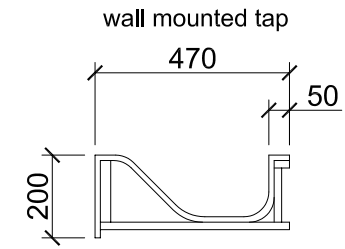

citrus wash troughs

Citrus wash troughs are manufactured using Corian solid surfacing material. To avoid dirt traps the complete base of the trough is thermoformed from a single piece of Corian giving a smooth and curved appearance that also gently slopes towards the waste outlets.

These troughs are equally at home in the open plan concept of modern school washrooms and in commercial applications that are tight on space.

Available on tight timescales, quick to install and space saving over conventional ceramic wash basins and yet they remain surprisingly affordable.

Choose from six bright and funky colours to add the wow to your washroom.

Features

- Floating appearance
- Wide choice of materials and colours
- Versatile

Details

Up to 3000mm in one piece

Suitable for wall mounted taps

Suitable for deck mounted taps

Options

Profile modification

Coved rear upstands

Note: All items can be supplied nationally on a supply only or supply and install basis. Installation is carried out by our fully qualified installation team.

01933 405961

www.formwise-washrooms.co.uk

Formwise Washrooms Unit 3 Wendel Point, Ryle Drive,
Park Farm, Wellingborough, NN8 6BA

Designer
White