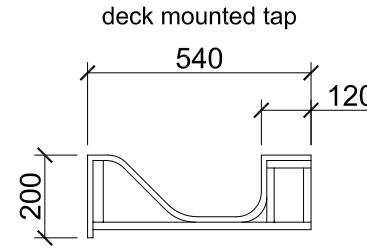

citrus wash troughs

Citrus wash troughs are manufactured using Corian solid surfacing material. To avoid dirt traps the complete base of the trough is thermoformed from a single piece of Corian giving a smooth and curved appearance that also gently slopes towards the waste outlets.

These troughs are equally at home in the open plan concept of modern school washrooms and in commercial applications that are tight on space.

Available on tight timescales, quick to install and space saving over conventional ceramic wash basins and yet they remain surprisingly affordable.

Choose from six bright and funky colours to add the wow to your washroom.

Features

- Floating appearance
- Wide choice of materials and colours
- Versatile

Details

Up to 3000mm in one piece

Suitable for wall mounted taps

Suitable for deck mounted taps

Options

Profile modification

Coved rear upstands

Note: All items can be supplied nationally on a supply only or supply and install basis. Installation is carried out by our fully qualified installation team.

01933 405961

www.formwise-washrooms.co.uk

Formwise Washrooms Unit 3 Wendel Point, Ryle Drive,
Park Farm, Wellingborough, NN8 6BA

Designer
White