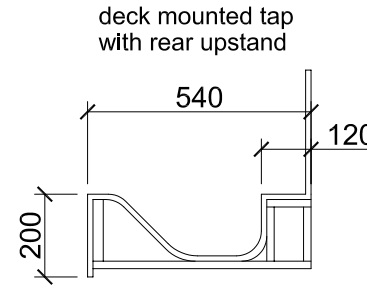

citrus wash troughs

Citrus wash troughs are manufactured using Corian solid surfacing material. To avoid dirt traps the complete base of the trough is thermoformed from a single piece of Corian giving a smooth and curved appearance that also gently slopes towards the waste outlets.

These troughs are equally at home in the open plan concept of modern school washrooms and in commercial applications that are tight on space.

Available on tight timescales, quick to install and space saving over conventional ceramic wash basins and yet they remain surprisingly affordable.

Choose from six bright and funky colours to add the wow to your washroom.

Features

- Floating appearance
- Wide choice of materials and colours
- Versatile

Details

Up to 3000mm in one piece

Suitable for wall mounted taps

Suitable for deck mounted taps

Options

Profile modification

Coved rear upstands

Note: All items can be supplied nationally on a supply only or supply and install basis. Installation is carried out by our fully qualified installation team.

01933 405961

www.formwise-washrooms.co.uk

Formwise Washrooms Unit 3 Wendel Point, Ryle Drive,
Park Farm, Wellingborough, NN8 6BA

Designer
White