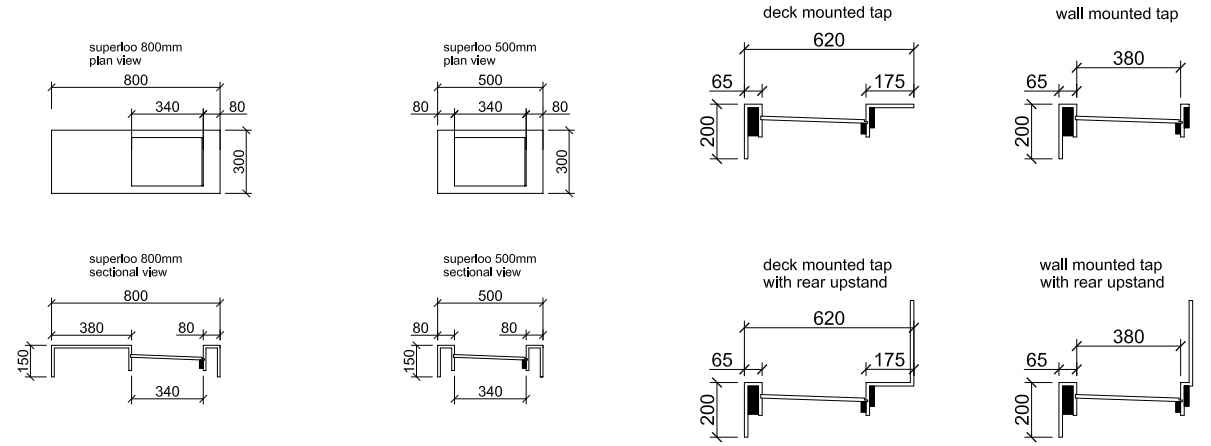

designer wash troughs

It's all in the detailing, from the base of the trough subtly sloping towards the inconspicuous drainage slots at the rear through to the thoughtfully designed removeable stainless steel waste box housing the overflow our designer troughs have been designed to be both practical and visually stunning.

All our designer troughs are made to measure to fit your washroom perfectly, whether you require a floating unit seemingly not touching the surrounding walls or with cupboard units underneath that conceal waste bins we have the solution to your needs.

We can even offer you a smaller version suitable for the ultra-modern and popular super loo layout.

Details

- ---

  Top can be site joined to any length
- ---

  Suitable for wall mounted taps
- ---

  Suitable for deck mounted taps

Options

- ---

  Profile modification
- ---

  Coved rear upstands

Note: All items can be supplied nationally on a supply only or supply and install basis. Installation is carried out by our fully qualified installation team.

01933 405961

www.formwise-washrooms.co.uk

Formwise Washrooms Unit 3 Wendel Point, Ryle Drive,
Park Farm, Wellingborough, NN8 6BA