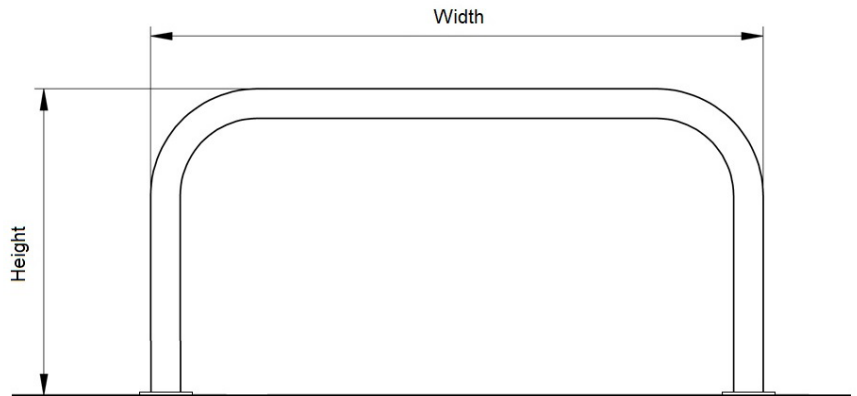

# Hooped Perimeter Barrier

## 90mm Diameter

### Stainless Steel, Bolt Down

Perimeter Barriers are designed to help secure site perimeters and provide a permanent obstacle to vehicle access, to mark boundaries, define trolley parks and protect vulnerable door entrances and exits.

<u>Part Number</u>	<u>Description, Height above ground x overall width</u>	<u>Weight (kg)</u>
138 205 491	500 x 750 Stainless Steel Grade 304 - Bolt Down	8kg
138 205 489	500 x 1000 Stainless Steel Grade 304 - Bolt Down	9kg
138 205 485	500 x 1500 Stainless Steel Grade 304 - Bolt Down	11kg
138 205 481	500 x 2000 Stainless Steel Grade 304 - Bolt Down	14kg
138 205 474	750 x 1000 Stainless Steel Grade 304 - Bolt Down	11kg
138 205 470	750 x 1500 Stainless Steel Grade 304 - Bolt Down	14kg
138 205 466	750 x 2000 Stainless Steel Grade 304 - Bolt Down	16kg
138 205 459	1000 x 1000 Stainless Steel Grade 304 - Bolt Down	14kg
138 205 455	1000 x 1500 Stainless Steel Grade 304 - Bolt Down	16kg
138 205 451	1000 x 2000 Stainless Steel Grade 304 - Bolt Down	18kg