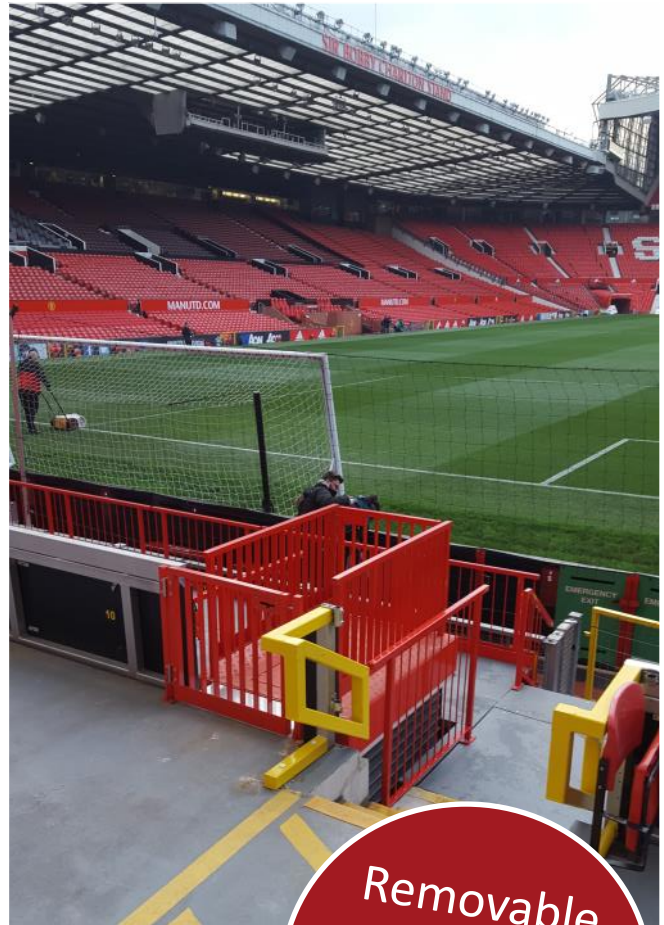

Insight and Inspiration We rise by lifting others

This is one of six stadium compliant lifts installed at Old Trafford, home to Manchester United to increase their wheelchair capacity to 300 spaces. Each lift has removable aluminium barriers. When the lifts are not in use they are lowered below the terraced seating.

Removable
Gates and
Barriers