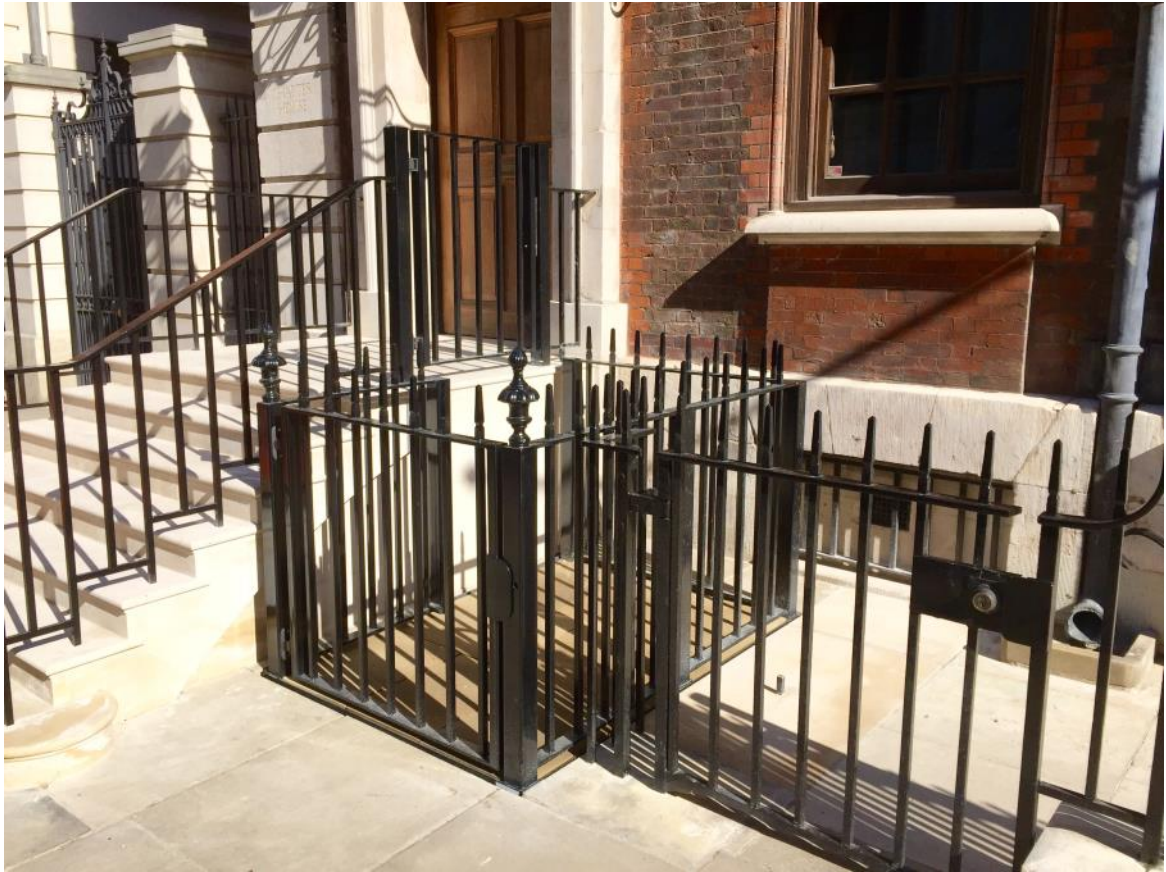

Platform Lift Couture

As featured in an extensive article in Elevator World Magazine. The Mylyft Heritage model is located at Sir Christopher Wren's Chapter House at St. Paul's Cathedral. To ensure historical accuracy we cast the finials and spearheads from Sir Christopher's originals!