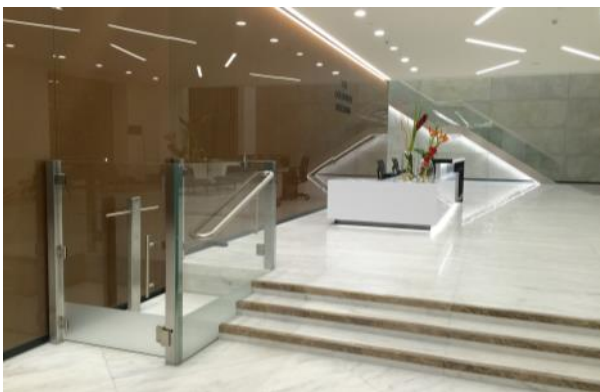

This Mylyft CUBE travels within a frameless glass enclosure and is fitted with a 70mm deep platform tray which accommodates hand-cut, Italian marble.

Insight and Inspiration
We rise by lifting others