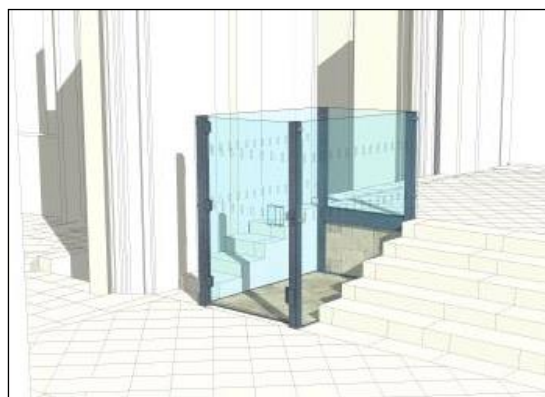

This low profile lift is installed within a shallow pit directly above the crypt within this beautiful historical icon

Platform lift Couture

From Architect's Concept Sketch to Completion

Working in close liaison with the architect and client under very strict design guidelines this stunning Mylyft CUBE model was developed. A beautiful example of a lift that remains honest to the original architecture within a wonderful A-list property.