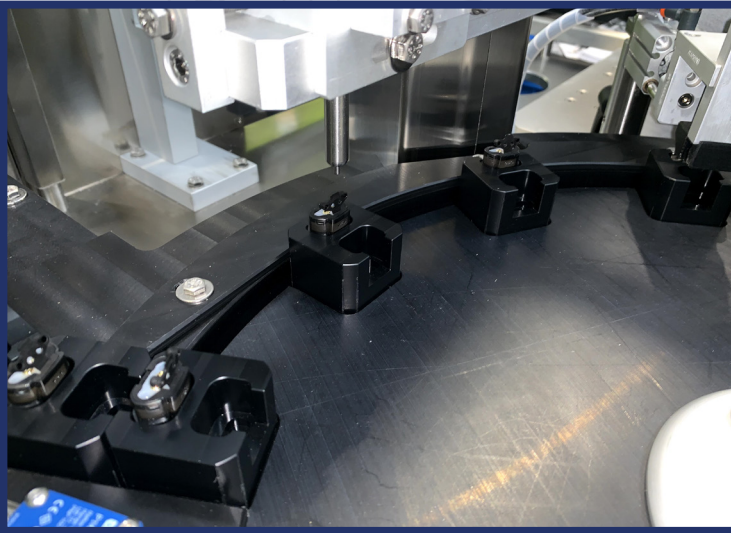

# EXCEL

PACKAGING MACHINERY LIMITED

POD E-LIQUID FILLING AND  
CAPPING MACHINE  
FOR ELECTRONIC  
CIGARETTES.

## POD FILLING and CAPPING MACHINES for E-liquid electronic cigarettes

- 1-2ml fills
- Modular design
- Easy change over
- Full spares and service back up

EXCEL  
PACKAGING MACHINERY LIMITED