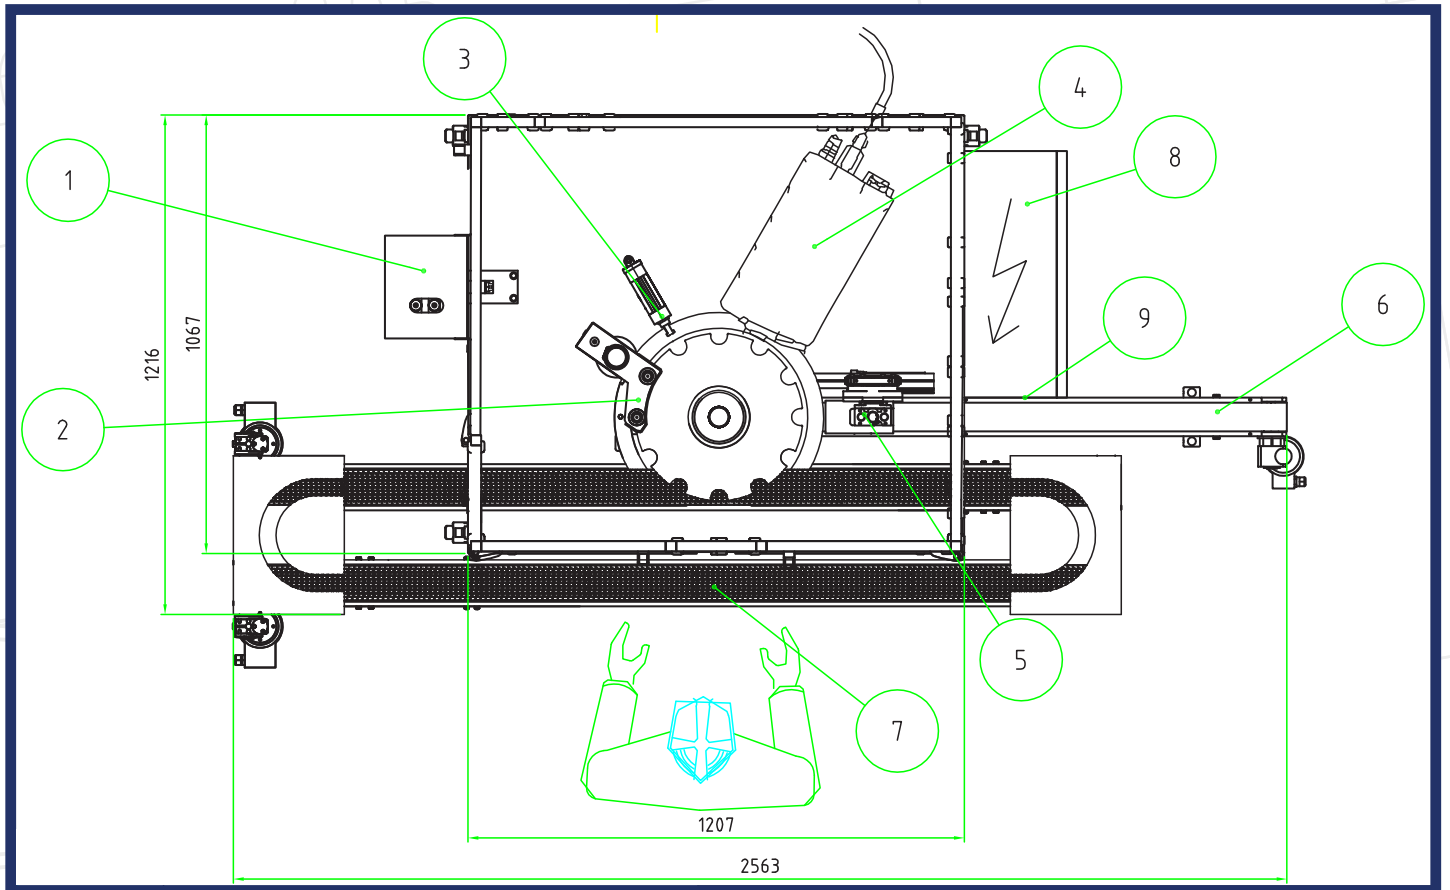

# EXCEL

PACKAGING MACHINERY LIMITED

POD E-LIQUID FILLING AND  
CAPPING MACHINE  
FOR ELECTRONIC  
CIGARETTES.

## POD FILLING and CAPPING MACHINES for E-liquid electronic cigarettes

- 1-2ml fills
- Modular design
- Easy change over
- Full spares and service back up

EXCEL  
PACKAGING MACHINERY LIMITED