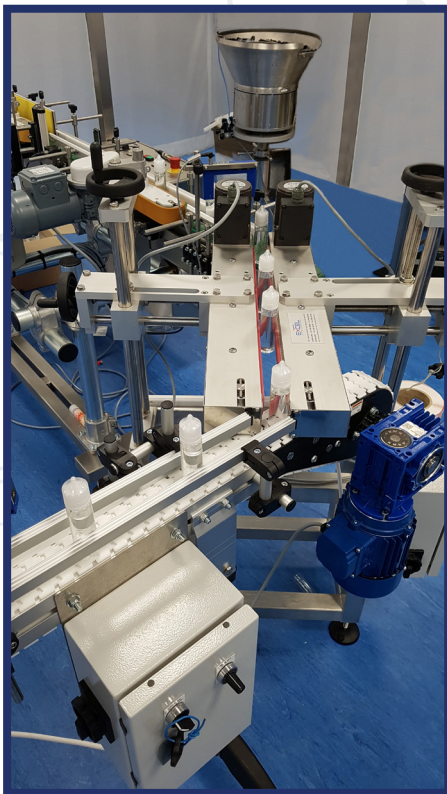

# EXCEL

PACKAGING MACHINERY LIMITED

INNOVATIVE  
SOLUTIONS DESIGNED  
FOR E-LIQUID FILLING AND  
CAPPING MACHINE  
FOR ELECTRONIC  
CIGARETTES.

## FILLING and CAPPING MACHINES for E-liquid electronic cigarettes

- 10ml - Short fill
- Modular design
- Easy change over
- UK manufacturer
- Full spares and service back up

EXCEL  
PACKAGING MACHINERY LIMITED

# AUTOMATIC FILLING AND CAP TIGHTENING

**Automatic  
filling and cap  
tightening**

**Excel Packaging Machinery Ltd**

Unit 18, Monument Business Park  
Chalgrove, Oxon. OX44 7RW

Southern Office: 01865 400 489