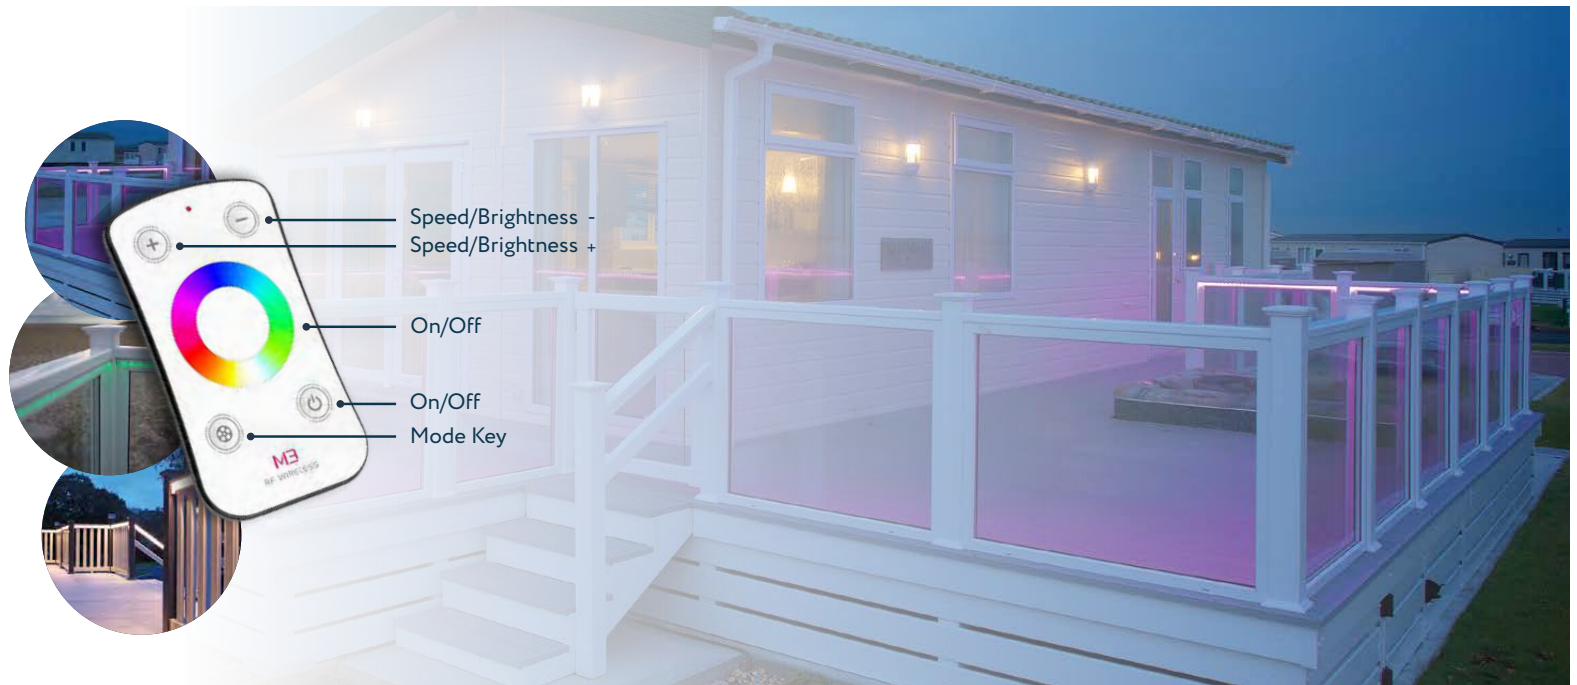

Your Signature Remote

All our Hampton LED lighting can be controlled using one touch sensitive remote. You can use this handy, pocket sized remote to control your lighting from up to 50 metres away. Using the remote, you can change the Brightness of your LED lighting, the speed of colour transitions, choose a specific colour with the touch colour circle and cycle between modes of the lighting. The ultimate in luxury!