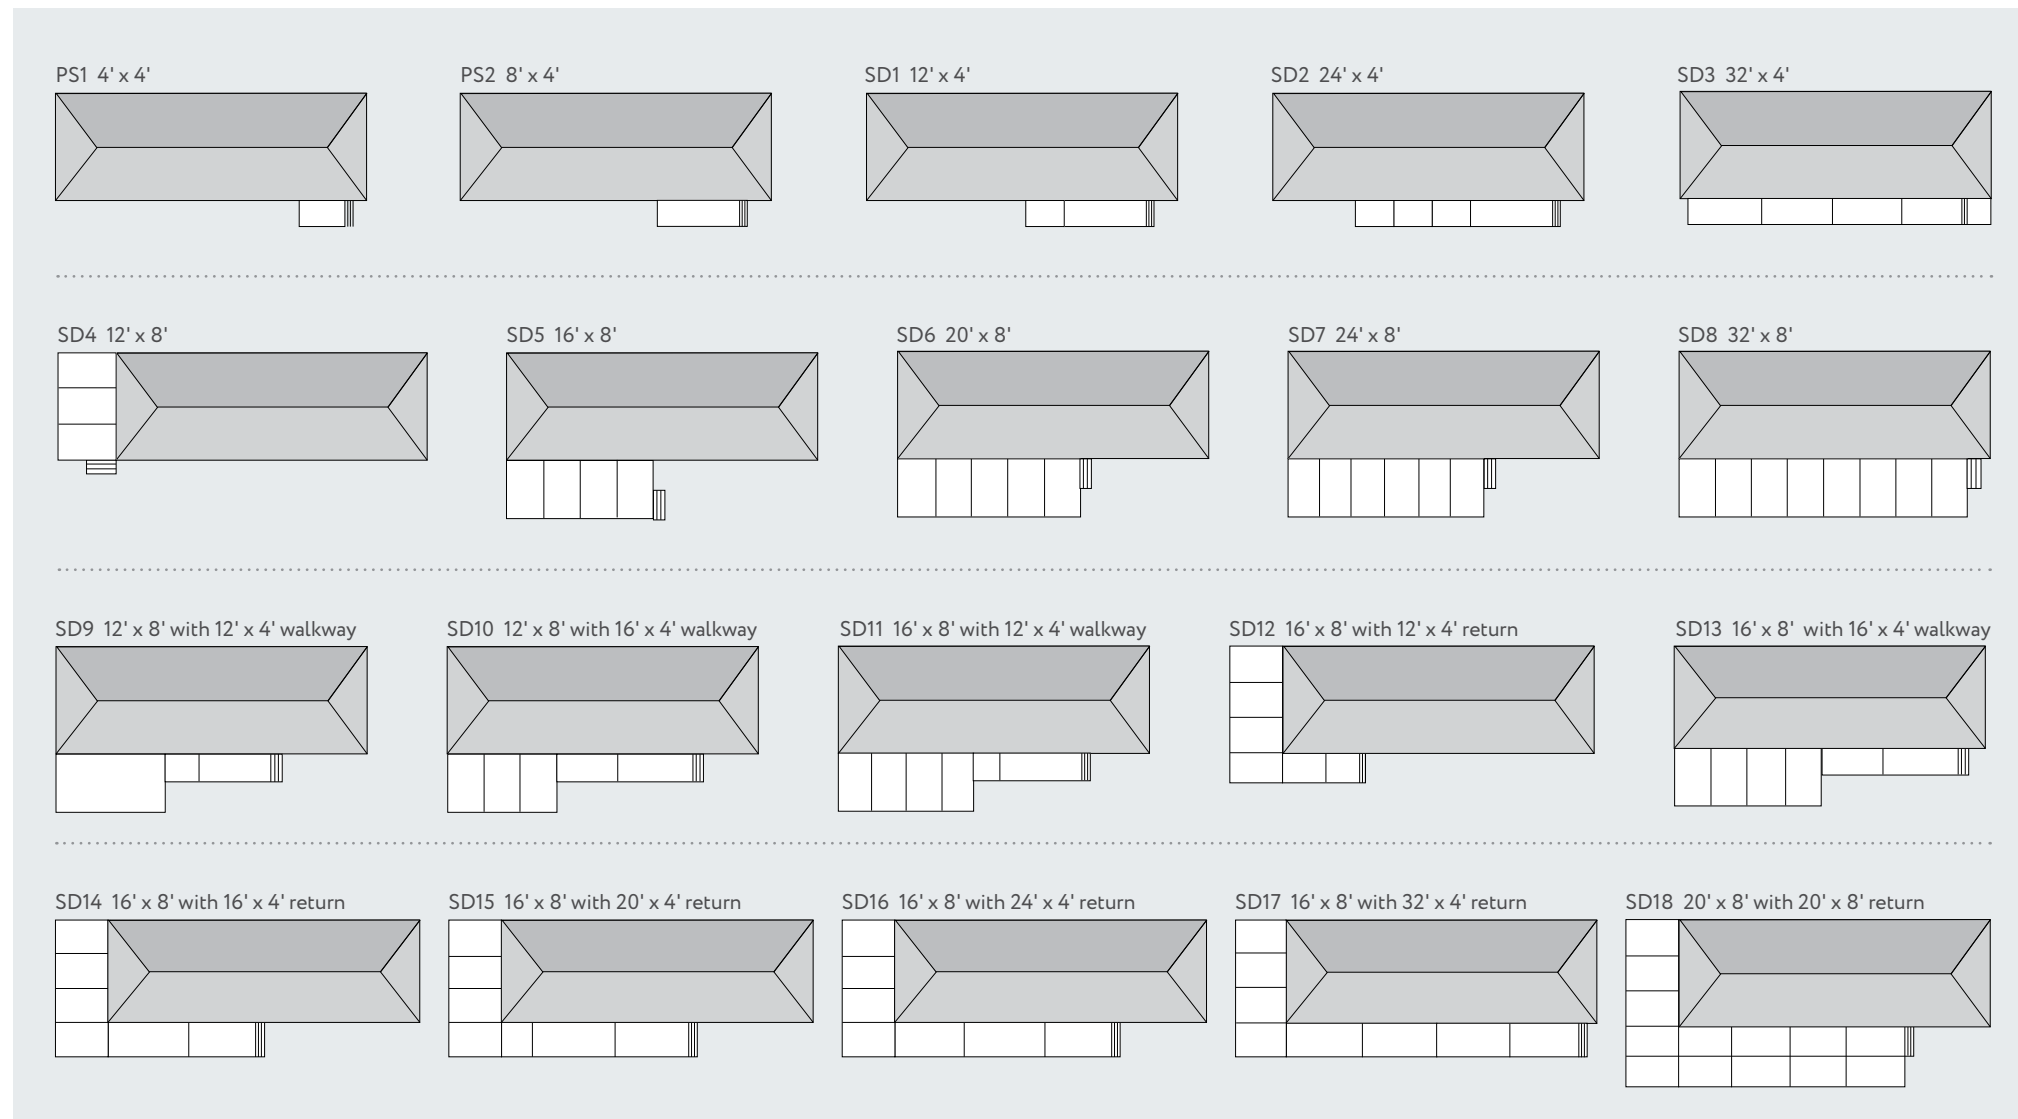

# Standard Sundeck Range

Variable balustrade heights available on all our Sundecks

Our standard Sundeck range are our most popular designs and as such are more cost effective than designing your own (custom) Sundeck. Our SD Sundecks range from PS1 – SD18 in the sizes shown and offered in uPVC balustrade only. Most are off the shelf designs offering a quicker installation turnaround.