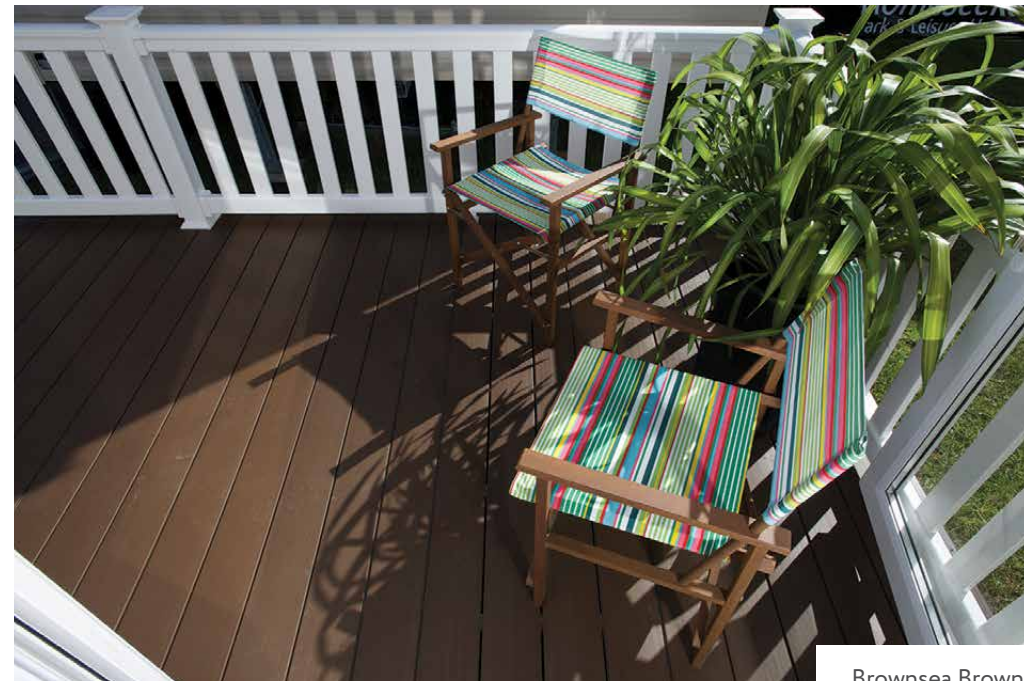

Brownsea Brown

Scan the code with your phone camera to order your Free Sample Today or visit www.hamptondecking.co.uk