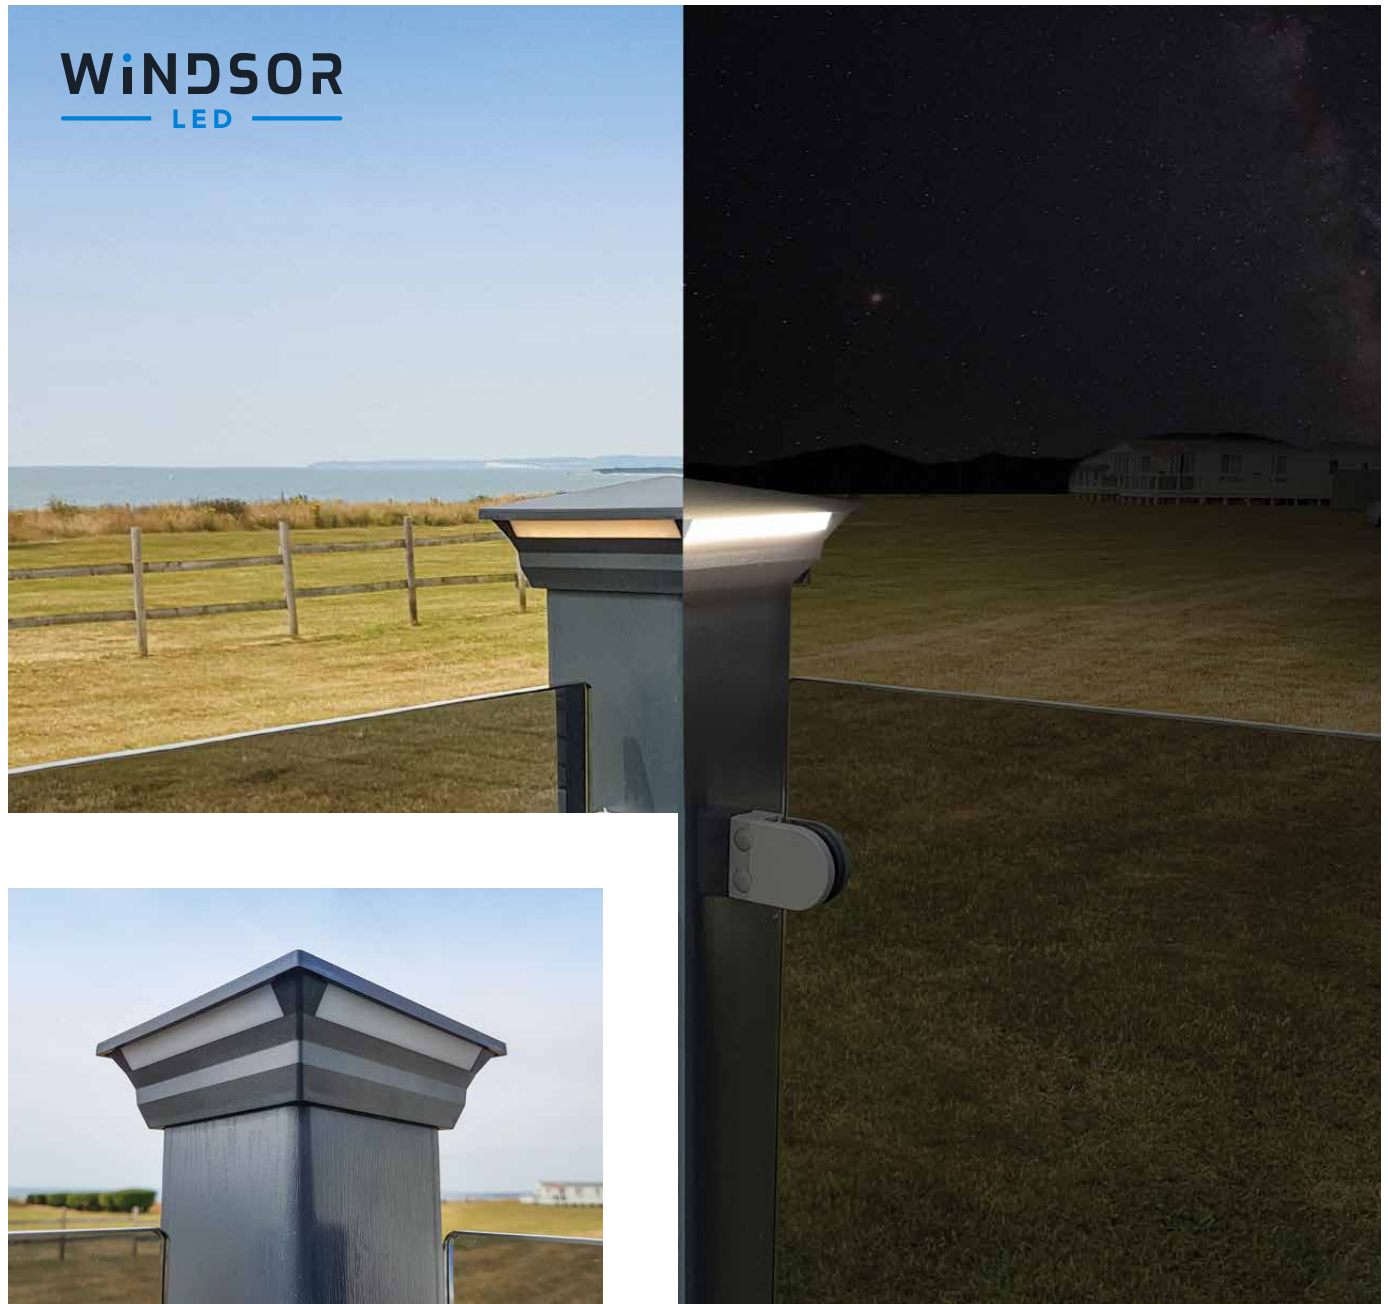

When considering lighting ask our sales team for the options available, and be inspired to add a glow to your deck. Lighting makes all the difference when entertaining or using your deck in the evenings, as well as looking amazing. Good lighting is about complementing your Sundeck and the correct lighting will enhance features such as balustrades, hot tubs and dining areas.

Our legendary Windsor light has had a complete overall for 2020 and packed with great features. Available on both our Hampton & Focus Sundecks this modern lighting will illuminate your decking area long after the sun has gone down. Windsor LED lights are attractive and affordable.

Windsor Light

Colours: White/Cream/Golden Oak/Green/Slate and Brown LED bulbs

Energy Efficient

Mayfield LED lighting not only looks good but is energy efficient, waterproof, robust and even comes backed with a three year warranty

"The new LED windsor lights are modern, sleek and efficient, a wonderful enhancement to our decking. Installation was professional and the customer service second to none."
Andy Devlin

Please note: Mayfield decking installers are not qualified electricians and therefore do not connect the lights. This must be done by a park approved electrician and could incur additional costs. Please speak to your park operator for more information on this.