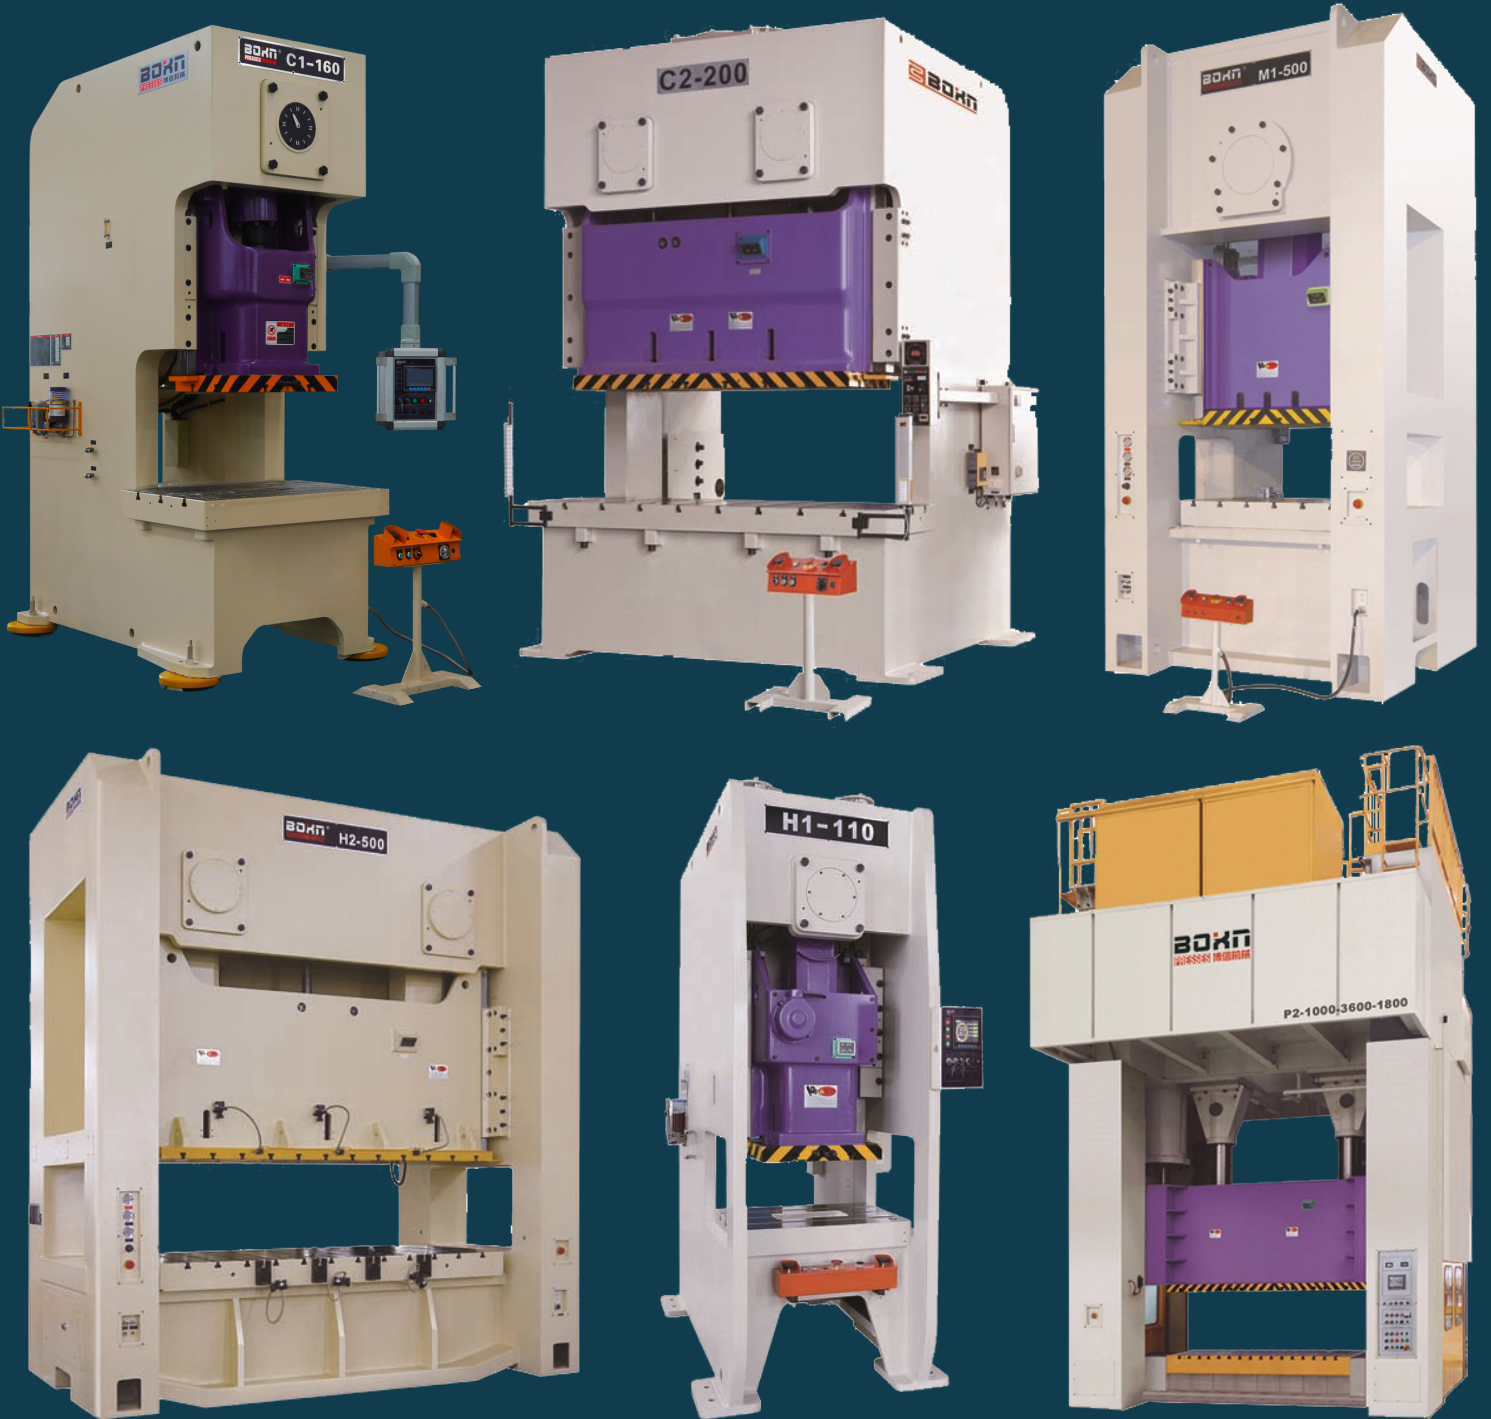

BOXIN

PRESSES 博信机械

New Boxin Power Presses Now Available
Raybould Machine Tools Ltd

web: www.raybould.com e-mail: slr@raybould.com

tel: 01384 565997