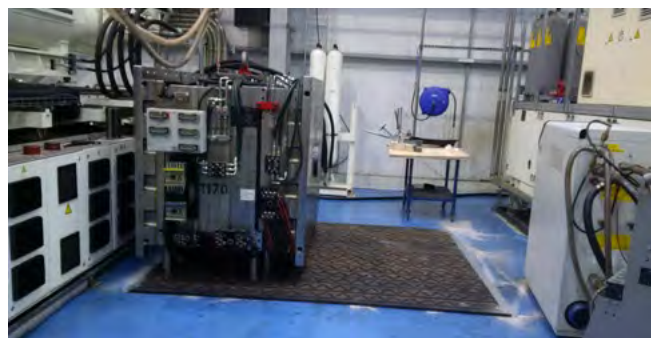

GENERAL SHEETING SOLUTIONS

Industrial floor and bench protection solutions, fine ribbed, broad ribbed, penny washer and many more finishes.