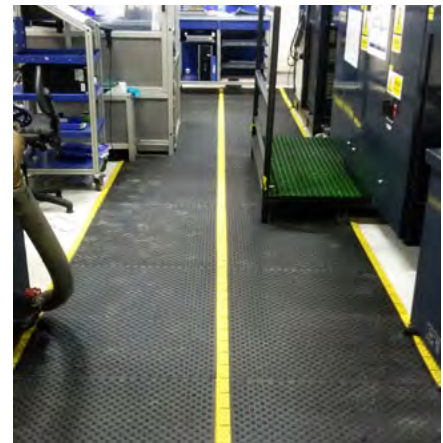

NATIONWIDE INSTALLATION

Whether your project is a small number of workstations or multiple complex areas or a 50 meter production line, we have a nationwide installation team who can take care of all your

needs. The majority of customisation is made before carrying out the installation, reducing factory downtime and ensuring a safe, hassle free installation.