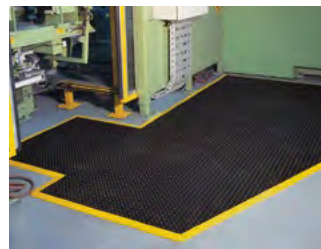

STRUGGLING ON SIZE AND SHAPE?

Everyone's working environment is slightly different, with each application demanding different requirements. When it comes to matting, people have different length work benches, different sized walkways and different shaped working areas, yet they all need to experience anti-fatigue benefits.

Anti-fatigue mats often either come as a mat or as a roll with fixed widths and lengths. These may not meet your requirements which can be frustrating. They can also become a trip hazard or get in the way of trolleys or other moving equipment.

When it comes to rubber, Work Well Mats has the facility to provide you with the exact size and shape mat that you require. Whether it be an L-shape, a circle, or a simple large rectangular mat, we will customise our mats to meet your needs.

Use our Customat tool to design your own anti-fatigue mat or contact us on **01295 757157** to discuss your requirements.

Some examples of custom installations are shown below.