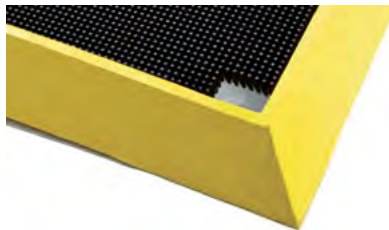

MAXI-GUARD

This rubber entrance mat is designed to remove dirt and endure the elements.

CLEAN-SCRAPE

A versatile lightweight mat designed for heavy duty use. The 100% nitrile mat makes it a brilliant swarf scraper mat.

BOOT-SCRAPE

The most cost effective muddy entrance mat. Solid rubber compound with large drainage holes gives the perfect solution to heavy soiled and wet footwear.

FOOT BATH MAT

High quality solid rubber boot dip mat commonly known as a foot bath or well mat. Designed to combat dirt, germs & viruses and stop them from spreading.