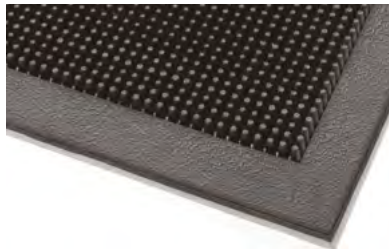

MAXI-GUARD

This rubber entrance mat is designed to remove dirt and endure the elements.

CLEAN-SCRAPE

A versatile lightweight mat designed for heavy duty use. The 100% nitrile mat makes it a brilliant swarf scraper mat.