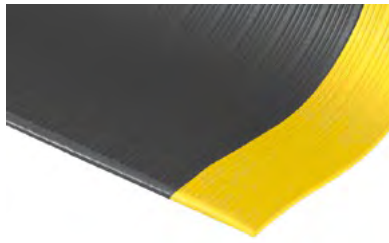

SOFT-STEP

The most economical anti-fatigue matting solution for those with dry working environments.