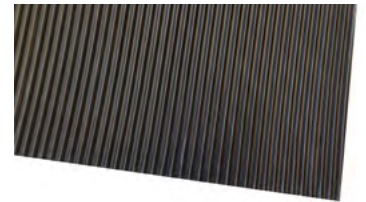

GENERAL SHEETING SOLUTIONS

FINE-RIB

Lightweight slip resistant hard wearing and durable fine ribbed rubber matting, excellent for use in aisles, corridors and workshops.