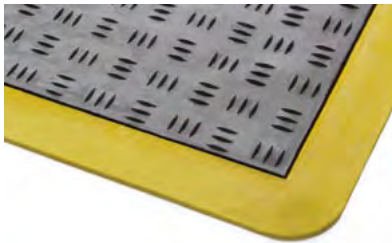

EURO-MAT

The anti-fatigue mat that combines comfort, durability and ease of cleaning into one package.