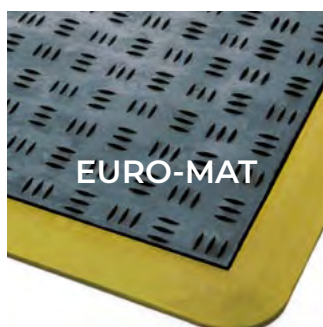

MATS SLIPPING?

The time to get a grip of what you are standing on

Did you know that of all the non-fatal injuries to employees reported in a year, 29% of them were classified as a 'Slip, trip or fall on the same level'. This was the most common non-fatal injury during 2016/2017.

One of the common solutions to prevent some slipping on wet and oily surfaces is by using a mat. An incorrectly specified mat can, in some cases, escalate the hazard. In these cases, the mat is not suitable for the application and will slip on the floor making it dangerous for the user.

Work Well Mats has developed a range of anti-fatigue mats to resolve this issue. This involves a suction cup on the base of the mat which holds the mat to the floor when in use. Furthermore, the suction cup allows for compression, increasing fatigue relief for the user.

These anti-fatigue mats create a safe and comfortable environment as well as giving confidence to the user when being used in wet conditions. The mats in this range are: