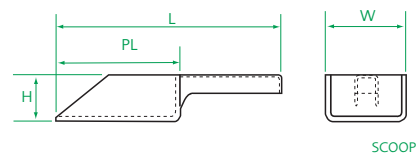

Scoop

Measures

Details

Scoops								
CATALOGUE NUMBER	SIZE	TYPE	W WIDTH	H HEIGHT	L LENGTH	PL PAN LENGTH	MATERIAL	Box QTY
4238	1	Micro	48	30	137	70	Natural HDPE	175
4678	2	Mini	67	40	190	105	"	140
4240	3	Small	105	63	250	150	"	75
4013	4	Large	150	90	354	235	"	26

Measures							
CATALOGUE NUMBER	CAPACITY	TYPE	D DIAMETER OF BOWL	H HEIGHT OF BOWL	L LENGTH	MATERIAL	Box QTY
4800	0.5ml	BOWL	15	7	39	Blue Polystyrene	1000
4801	1ml	"	19	9	43	"	1000
4802	2.5ml	"	25	11	51	"	1000
4805	5ml	"	31	14	61	"	2500
4810	10ml	"	38	17	73	"	1500
4815	15ml	"	43	19	84	"	1000
4825	25ml	"	51	23	97	"	1500
4830	30ml	"	54	24	100	"	700
4850	50ml	"	64	28	114	"	900
4860	60ml	PAN	57	34	100	"	600
4875	75ml	"	61	36	106	"	500
48100	100ml	"	68	38	113	"	400
48150	150ml	"	77.5	43	122.5	"	300

Dimensions in mm

Scoops and Measures

- Scoops available from stock in natural High Density Polyethylene with colours to order.
- Measures available from stock in blue Polystyrene with colours to order.
- A wide variety of dosage, bulk handling, industrial, catering and retail applications.

Technical