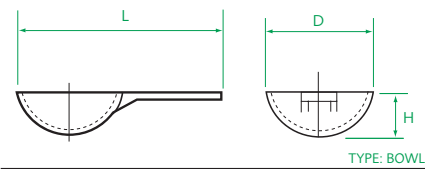

Scoop

SIZE 1 SIZE 2 SIZE 3 SIZE 1

Measures

60ml 75ml 100ml 150ml

50ml 30ml 25ml 15ml 10ml 5ml 2.5ml 1ml 0.5ml

Details

Scoops								
CATALOGUE NUMBER	SIZE	TYPE	W WIDTH	H HEIGHT	L LENGTH	PL PAN LENGTH	MATERIAL	Box QTY
4238	1	Micro	48	30	137	70	Natural HDPE	175
4678	2	Mini	67	40	190	105	"	140
4240	3	Small	105	63	250	150	"	75
4013	4	Large	150	90	354	235	"	26

Measures							
CATALOGUE NUMBER	CAPACITY	TYPE	D DIAMETER OF BOWL	H HEIGHT OF BOWL	L LENGTH	MATERIAL	Box QTY
4800	0.5ml	BOWL	15	7	39	Blue Polystyrene	1000
4801	1ml	"	19	9	43	"	1000
4802	2.5ml	"	25	11	51	"	1000
4805	5ml	"	31	14	61	"	2500
4810	10ml	"	38	17	73	"	1500
4815	15ml	"	43	19	84	"	1000
4825	25ml	"	51	23	97	"	1500
4830	30ml	"	54	24	100	"	700
4850	50ml	"	64	28	114	"	900
4860	60ml	PAN	57	34	100	"	600
4875	75ml	"	61	36	106	"	500
48100	100ml	"	68	38	113	"	400
48150	150ml	"	77.5	43	122.5	"	300

Dimensions in mm

Scoops and Measures

- Scoops available from stock in natural High Density Polyethylene with colours to order.
- Measures available from stock in blue Polystyrene with colours to order.
- A wide variety of dosage, bulk handling, industrial, catering and retail applications.

Technical

SCOOP

TYPE: BOWL

TYPE: PAN