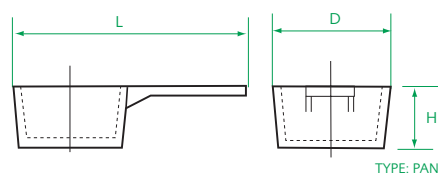

Scoop

SIZE 1 SIZE 2 SIZE 3 SIZE 1

Measures

60ml 75ml 100ml 150ml

50ml 30ml 25ml 15ml 10ml 5ml 2.5ml 1ml 0.5ml

Details

Scoops								
CATALOGUE NUMBER	SIZE	TYPE	W WIDTH	H HEIGHT	L LENGTH	PL PAN LENGTH	MATERIAL	Box QTY
4238	1	Micro	48	30	137	70	Natural HDPE	175
4678	2	Mini	67	40	190	105	"	140
4240	3	Small	105	63	250	150	"	75
4013	4	Large	150	90	354	235	"	26

Measures							
CATALOGUE NUMBER	CAPACITY	TYPE	D DIAMETER OF BOWL	H HEIGHT OF BOWL	L LENGTH	MATERIAL	Box QTY
4800	0.5ml	BOWL	15	7	39	Blue Polystyrene	1000
4801	1ml	"	19	9	43	"	1000
4802	2.5ml	"	25	11	51	"	1000
4805	5ml	"	31	14	61	"	2500
4810	10ml	"	38	17	73	"	1500
4815	15ml	"	43	19	84	"	1000
4825	25ml	"	51	23	97	"	1500
4830	30ml	"	54	24	100	"	700
4850	50ml	"	64	28	114	"	900
4860	60ml	PAN	57	34	100	"	600
4875	75ml	"	61	36	106	"	500
48100	100ml	"	68	38	113	"	400
48150	150ml	"	77.5	43	122.5	"	300

Dimensions in mm

Scoops and Measures

- Scoops available from stock in natural High Density Polyethylene with colours to order.
- Measures available from stock in blue Polystyrene with colours to order.
- A wide variety of dosage, bulk handling, industrial, catering and retail applications.

Technical

SCOOP

TYPE: BOWL

TYPE: PAN