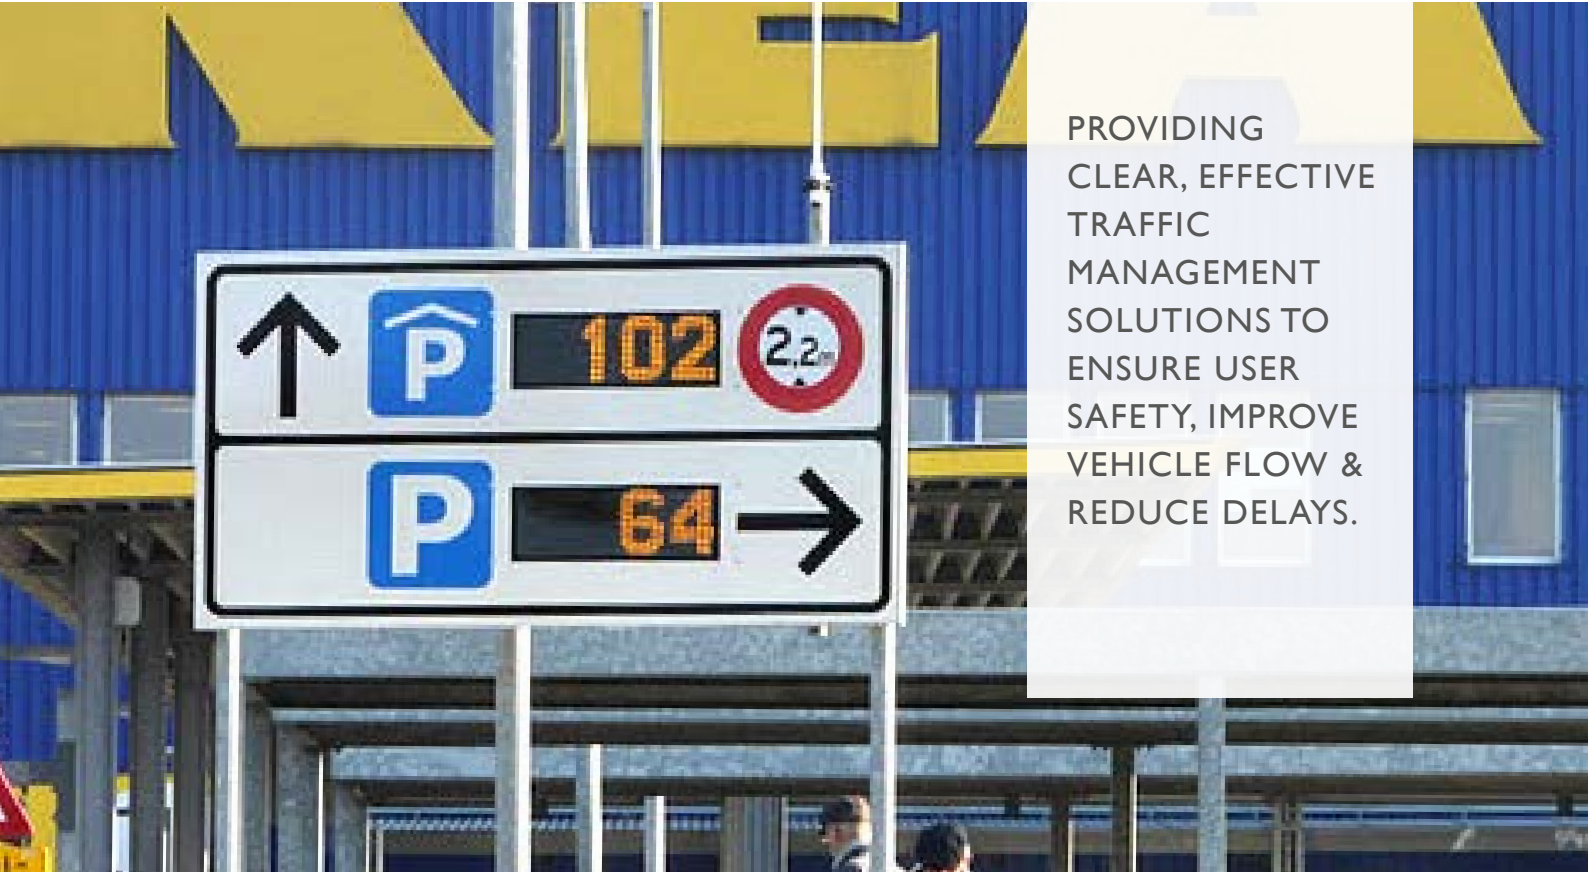

LED CAR PARK SIGNS

PROVIDING
CLEAR, EFFECTIVE
TRAFFIC
MANAGEMENT
SOLUTIONS TO
ENSURE USER
SAFETY, IMPROVE
VEHICLE FLOW &
REDUCE DELAYS.

In today's market many car park operators require effective and clear traffic management solutions to ensure user safety, the free flow of traffic and reduce congestion.

At Messagemaker Displays, we design and make a wide range of standard and bespoke LED text and numeric displays for use in car parks or close distance traffic management applications.

Our range of car park signs spans simple LED modules, that can be incorporated in your own system through to complete encased branded displays built to your specifications.

LED CAR PARK SIGNS

KEY POINTS

- ▶ Maximises car park utilisation
- ▶ Reduces congestion
- ▶ Improves traffic flow
- ▶ Reduces driver frustration
- ▶ Provides driver information e.g: Tariffs / opening hours / store locations / collection points
- ▶ Identifies disabled parking areas
- ▶ Warns drivers of CLOSED car parks or zones.