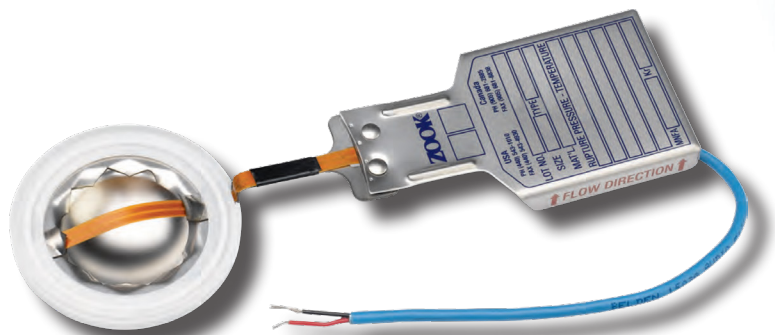

Integral Burst Indication for Flat Seated Metal Rupture Disks

Over-pressure or discharge indication for metal rupture disk installations. The BI Integral Burst Indicator is a simple and effective means of indicating when the process media ruptures a disk.

Operation

The BI is integrated into the vent side of the rupture disk assembly. Upon rupture of the disk, the BI alarm circuit is opened.

Example of the BI Integral Burst Indicator on a ZOOK Rupture Disk

Features

- Less affected by back pressure from common discharge manifolds
- Compatible with most ZOOK flat-seat metal and sanitary rupture disks
- Classified as a simple apparatus and may be used in a hazardous environment. Must be used in conjunction with intrinsically safe certified electrical apparatus and installed & maintained to meet all other requirements of an intrinsically safe installation & local codes
- Cost effective against traditional remote membrane type detectors, especially in larger sizes
- Reduces stock inventory by incorporating the burst indicator and disk into a single unit
- Supplied complete with 2 m signal cable

Materials

Membrane – Kapton®

Conductive material – Copper

Leadwire – 2 m, 24 AWG, 2 conductor

Examples of BI Indicator on
ZOOK Sanitary Rupture Disks

BI Series Specifications

Electrical Properties

Maximum Pre-Rupture Resistance	20 Ω	Maximum Voltage	24 V DC
Temperature Range	-40 to 400°F (-40 to 204°C)	Maximum Current	50 mA