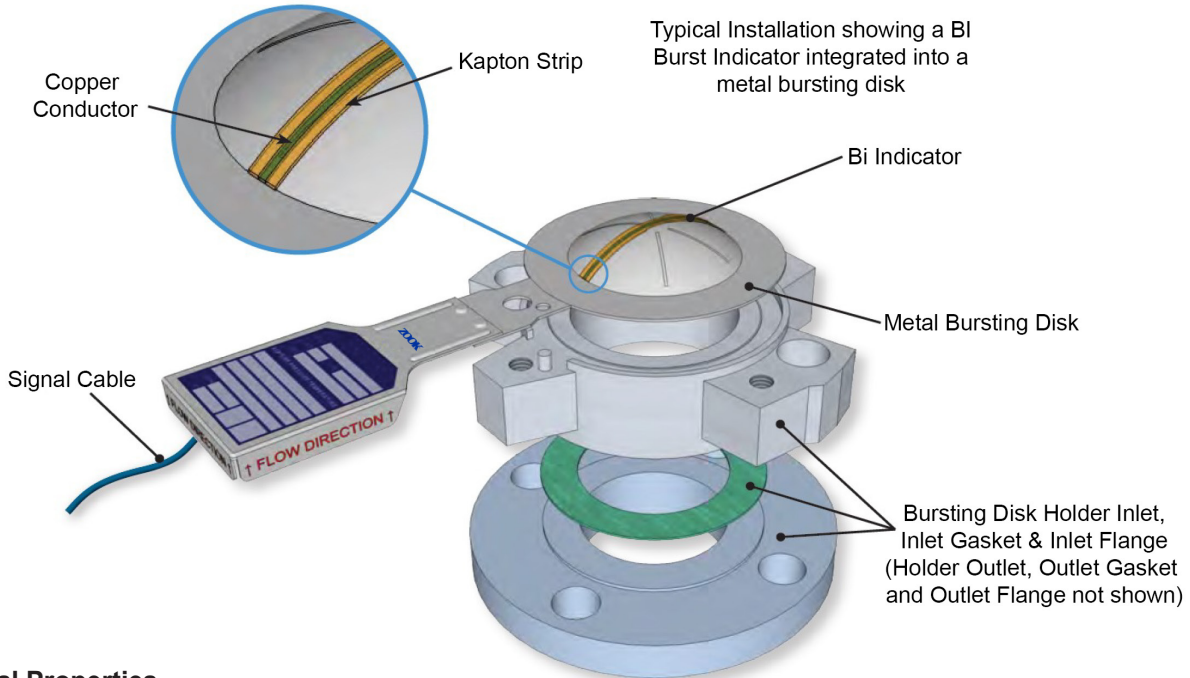

Integral Burst Indication for Flat Seated Metal Rupture Disks

Over-pressure or discharge indication for metal rupture disk installations. The BI Integral Burst Indicator is a simple and effective means of indicating when the process media ruptures a disk.

Operation

The BI is integrated into the vent side of the rupture disk assembly. Upon rupture of the disk, the BI alarm circuit is opened.

Example of the BI Integral Burst Indicator on a ZOOK Rupture Disk

Features

- Less affected by back pressure from common discharge manifolds
- Compatible with most ZOOK flat-seat metal and sanitary rupture disks
- Classified as a simple apparatus and may be used in a hazardous environment. Must be used in conjunction with intrinsically safe certified electrical apparatus and installed & maintained to meet all other requirements of an intrinsically safe installation & local codes
- Cost effective against traditional remote membrane type detectors, especially in larger sizes
- Reduces stock inventory by incorporating the burst indicator and disk into a single unit
- Supplied complete with 2 m signal cable

Materials

Membrane – Kapton®

Conductive material – Copper

Leadwire – 2 m, 24 AWG, 2 conductor

Examples of BI Indicator on
ZOOK Sanitary Rupture Disks

BI Series Specifications

Electrical Properties

Maximum Pre-Rupture Resistance	20 Ω	Maximum Voltage	24 V DC
Temperature Range	-40 to 400°F (-40 to 204°C)	Maximum Current	50 mA