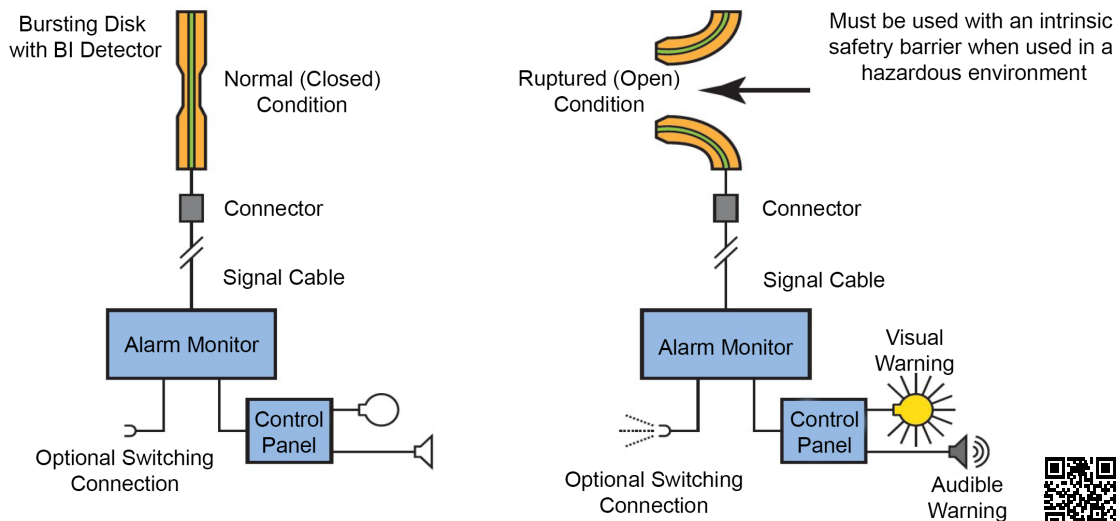

Operating Schematic

BI_022020

Visit us at www.zookdisk.com

SERVING AMERICA, CENTRAL & SOUTH AMERICA

16809 Park Circle Drive
Chagrin Falls, Ohio 44022
United States

Toll Free: +1 800 543 1043

Phone: +1 440 543 1010

Fax: +1 440 543 4930

E-mail: sales@zookdisk.com

SERVING EUROPE, MIDDLE EAST & AFRICA

Navigation House, Bridge St.
Killamarsh, Sheffield, S21 1AL
United Kingdom

Phone: +44 (0) 1909 560999

Fax: +44 (0) 1909 560860

E-mail: sales.europe@zookdisk.com

SERVING CANADA

4400 South Service Road
Burlington, Ontario, L7L 5R8
Canada

Toll Free: +1 800 370 6057

Phone: +1 905 681 2885

Fax: +1 905 681 8838

E-mail: sales.canada@zookdisk.com

SERVING ASIA PACIFIC

Unit No. 23A-05, Menara Landmark
No.12, Jalan Ngee Heng
80000 Johor Bahru, Johor,
Malaysia

Phone: +60 (7) 2910099

Fax: +60 (7) 2910096

E-mail: sales.asia@zookdisk.com

Safety through knowledge and performance.