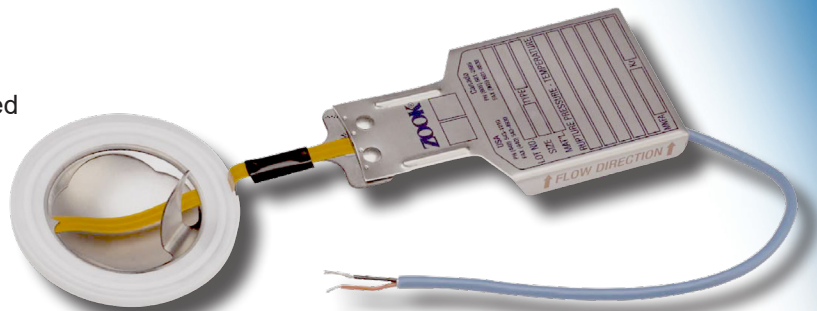

Integral Burst Indication for Flat Seated Metal Rupture Disks

Over-pressure or discharge indication for metal rupture disk installations. The BI Integral Burst Indicator is a simple and effective means of indicating when the process media ruptures a disk.

Operation

The BI is integrated into the vent side of the rupture disk assembly. Upon rupture of the disk, the BI alarm circuit is opened.

Example of the BI Integral Burst Indicator on a ZOOK Rupture Disk

Features

- Less affected by back pressure from common discharge manifolds
- Compatible with most ZOOK flat-seat metal and sanitary rupture disks
- Classified as a simple apparatus and may be used in a hazardous environment. Must be used in conjunction with intrinsically safe certified electrical apparatus and installed & maintained to meet all other requirements of an intrinsically safe installation & local codes
- Cost effective against traditional remote membrane type detectors, especially in larger sizes
- Reduces stock inventory by incorporating the burst indicator and disk into a single unit
- Supplied complete with 2 m signal cable

Materials

Membrane – Kapton®

Conductive material – Copper

Leadwire – 2 m, 24 AWG, 2 conductor

Examples of BI Indicator on
ZOOK Sanitary Rupture Disks

BI Series Specifications

Electrical Properties

Maximum Pre-Rupture Resistance	20 Ω	Maximum Voltage	24 V DC
Temperature Range	-40 to 400°F (-40 to 204°C)	Maximum Current	50 mA