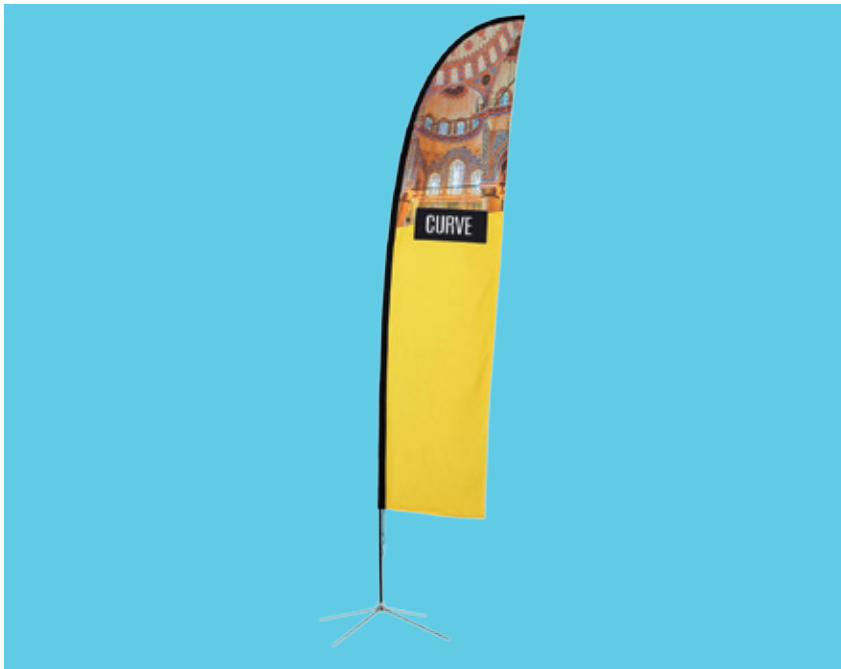

Istanbul Flag

0.7m x 3.6m Single Sided
£137+VAT & Delivery

0.7m x 3.6m Double Sided
£175+VAT & Delivery

Istanbul Standing Flag - printed 1 side - 3.6m
Printed on 100gsm Fire retardant and fade resistant 100% 'tight-weave' polyester
Assembled size: 700(w) x 3600(h)
Printed with dye-sublimation inks
Suitable for indoor and outdoor use
Full colour print on one side with 100% show through to the other side
Wash before outdoor use at 30° with no detergent
Suitable outdoor in winds of up to 15mph
Supplied with cross base, pole and carry bag
Service: Fast: 5 working days