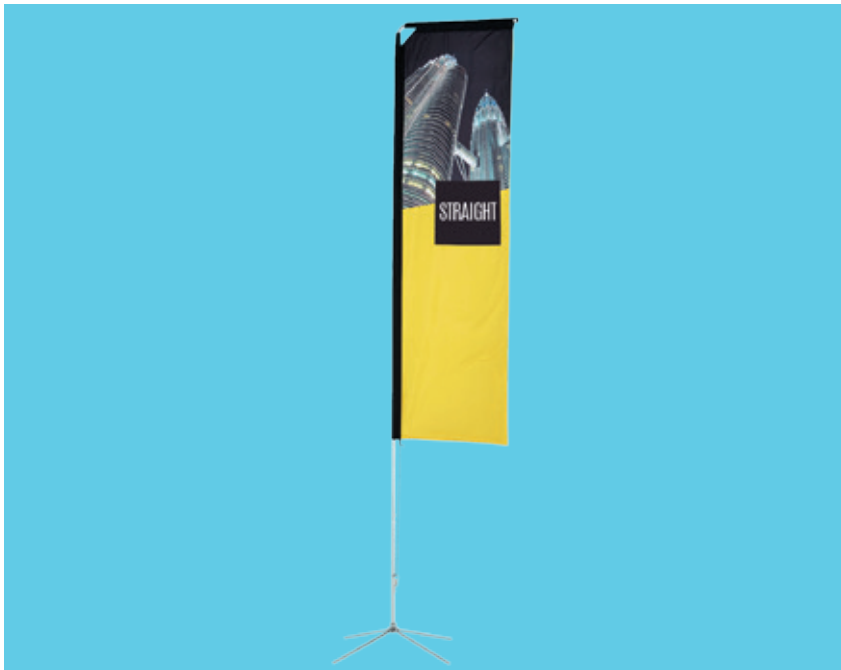

Kuala Lumpur Flag

0.7m x 3.5m Single Sided
£123+VAT & Delivery

0.7m x 3.5m Double Sided
£153+VAT & Delivery

Kuala Lumpur Standing Flag - printed 1 side -
3.5m

Printed on 100gsm Fire retardant and fade
resistant 100% 'tight-weave' polyester

Assembled size: 750(w) x 3500(h)

Printed with dye-sublimation inks

Suitable for indoor and outdoor use

Full colour print on one side with 100% show
through to the other side

Wash before outdoor use at 30° with no detergent

Suitable outdoor in winds of up to 15mph

Supplied with cross base, pole and carry bag