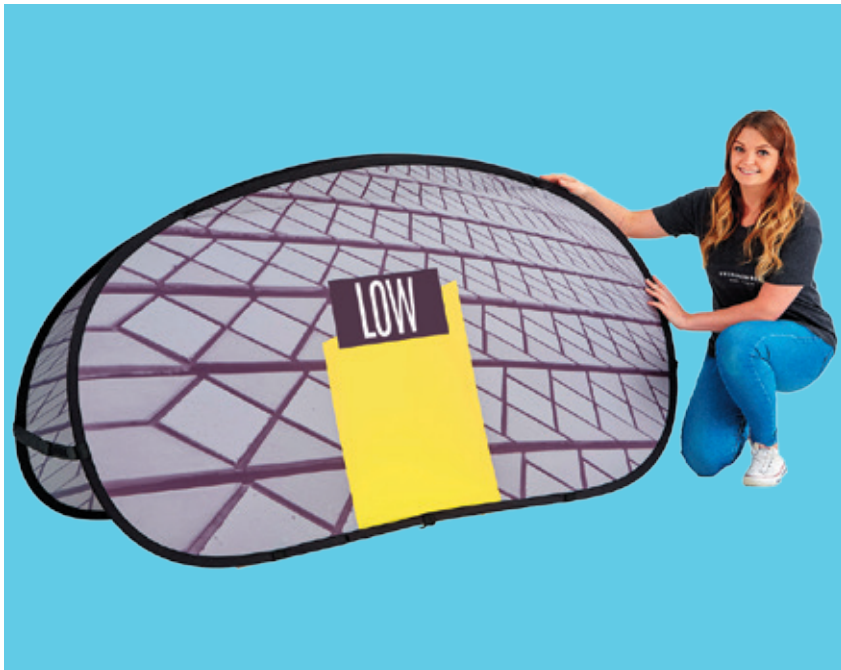

Sydney Pop Out Banner

2m x 1m
£154+VAT & Delivery

Sydney - Pop Out Banner - 2 graphics
Dye-sub printed on 115gsm knitted flag polyester
Assembled size (mm): 2000(w) x 1000(h)
Full colour print on one side
Fire retardant and fade resistant
Graphic panels attached by collapsible sprung
steel frame and elasticated belt
Supplied in carry case with tent pegs for securing
in position if used externally