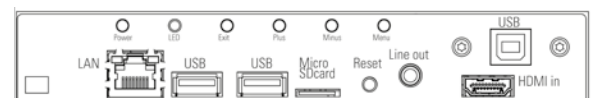

Interfaces IOT