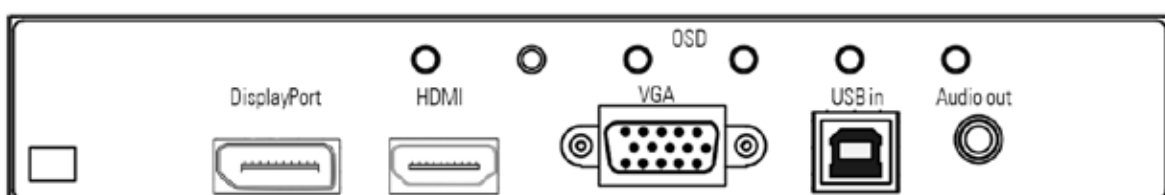

POS-Line 31.5" - 64.5" – PME Series (RGB, HDMI, DP)

Order number		DS-91-954
Size	[mm]/[inch]	1639.1/ 64.5"
Type		Open-frame display (Please find matching bezels and glasses at the end of this chapter)
Resolution	[Pixel]	1920 x 1080 (FHD)
Brightness	[cd/m²]	700
Viewing angle	[°]	178 h/ 178 v
Active Area	[mm]	1428.48 x 803.52
Backlight		LED
Colours	[M]	1073.7
Contrast		4000:1
Response time (on/off)	[ms]	8
Pixel class		ISO 9241 - 307 (pixel error class II)
Lifetime backlight	[h]	50.000
Interfaces		1 x VGA, 1 x HDMI, 1 x DP, 1 x Remote OSD, 1 x OSD 4 button, touch (option), 1 x audio out
HDCP support		yes
VESA	[mm]	MIS-F 800 x 400 (M6)
Ambient temperature operation	[°C]/ [°F]	0 ~ 40/ 32 ~ 104
Ambient temperature storage	[°C]/ [°F]	-20 ~ 60/ -4 ~ 140
Orientation		Portrait and landscape
Chassis		Sheet steel, powder coated, RAL 9005 (black), fine texture, matte finish
Power supply	[V]	AC 100 - 240V/ 50-60 Hz
Power consumption (typ.)	[Watt]	190
Weight	[kg]/ [lb]	44.0/ 97.0
Dimensions (W x H x D)	[mm]	1480 x 855 x 122
Conformity		CE, FCC Class A, EU-RoHS