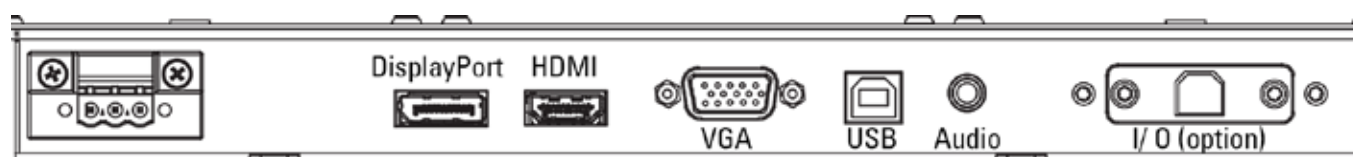

POS-Line up to 24" Wide Format – PME Series (RGB, HDMI, DP)

Order number		DS-91-803	DS-91-776	DS-91-685	DS-91-740
Size	[mm]/[inch]	396.2/ 15.6"	438.2/ 17.3"	546.7/ 21.5"	609.6/ 24"
Type		Open-frame monitor (Please find matching bezels, glasses and touches at the end of this chapter)			
Resolution	[Pixel]	1920 x 1080 (FHD)			
Brightness	[cd/m²]	400		300	
Viewing angle	[°]	176 h/ 176 v	160 h/ 140 v	178 h/ 178 v	
Active Area	[mm]	344.16 x 193.59	381.88 x 214.81	475.6 x 268.1	531.36 x 298.89
Backlight		LED			
Colours	[M]	16.7			
Contrast		1000:1	600:1	5000:1	
Response time (on/off)	[ms]	25	40	25	
Pixel class		ISO 9241 - 307 (pixel error class II)			
Lifetime backlight	[h]	50.000			
Interfaces		1 x VGA, 1 x HDMI, 1 x DP, 1 x Audio Line-Out, 1 x USB-Remote, 1 x OSD 4 buttons			
HDCP support		Yes			
VESA	[mm]	MIS-D 200 x 100 (M4)			
Ambient temperature operation	[°C]/ [°F]	0 ~ 55/ 32 ~ 131	0 ~ 60/ 32 ~ 140	0 ~ 50/ 32 ~ 122	-20 ~ 60/ -4 ~ 140
Ambient temperature storage	[°C]/ [°F]	-20 ~ 70/ -4 ~ 158		-20 ~ 60/ -4 ~ 140	-20 ~ 70/ -4 ~ 158
Orientation		Portrait and landscape			
Chassis		Powdered aluminium, black RAL 9005			
Power supply	[V DC]	12			
Power consumption (typ.)	[Watt]	16	15	22	18
Weight	[kg]/ [lb]	1.8/ 3.97	2.4/ 5.29	3.2/ 7.05	4.1/ 9.04
Dimensions (W x H x D)	[mm]	382.0 x 238.0 x 48.0	416.6 x 259.2 x 52.5	514.0 x 319.0 x 54.0	578.0 x 347.2 x 53.0
Conformity		CE, FCC Class A, EU-RoHS