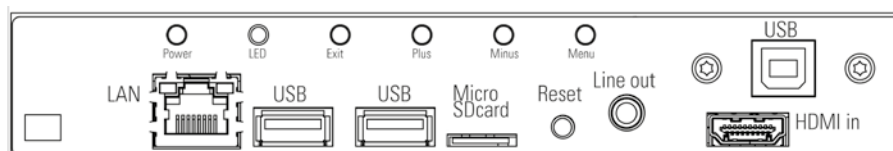

POS-Line 31.5" - 64.5" – IoT Series

31.5"

42.0"

Order number		DS-91-981	DS-91-982
Size	[mm]/[inch]	800.1/ 31.5"	1066.8/ 42.0"
Type		Open-frame display (Please find matching bezels and glasses at the end of this chapter)	
Resolution	[Pixel]	1920 x 1080 (FHD)	
Brightness	[cd/m ²]	500	700
Viewing angle	[°]	178 h/ 178 v	
Active Area	[mm]	698.40 x 392.85	930.24 x 523.26
Backlight		LED	
Colours	[M]	16.7	1073.7
Contrast		3000:1	4000:1
Response time (on/off)	[ms]	8	
Pixel class		ISO 9241 - 307 (pixel error class II)	
Lifetime backlight	[h]	50.000	
Raspberry®		Raspberry® PI CM3 Industrial ARM-PC with Raspbian OS Network 10/100, audio line out, micro SD slot, 2x USB 2.0 and HDMI input Memory: internal memory (4GB), microSD card (up to 256GB)	
Interfaces		1 x LAN, 2 x USB, 1 x HDMI, 1 x Line out, 1 x microSD card slot	
HDCP support		yes	
VESA	[mm]	MIS-F 400 x 400 (M6)	
Ambient temperature operation	[°C]/ [°F]	0 ~ 40/ 32 ~ 104	
Ambient temperature storage	[°C]/ [°F]	-20 ~ 60/ -4 ~ 140	
Orientation		Portrait and landscape	
Chassis		Sheet steel, powder coated, RAL 9005 (black), fine texture, matte finish	
Power supply	[V]	AC 100 - 240V/ 50-60 Hz	
Power consumption (typ.)	[Watt]	43	86
Weight	[kg]/ [lb]	12.6/ 27.78	20.0/ 44.09
Dimensions (W x H x D)	[mm/ inch]	759 x 454 x 79	991 x 583 x 79
Dimensions with VESA adapter		759 x 454 x 109	991 x 583 x 109
Conformity		CE, FCC Class A, EU-RoHS	