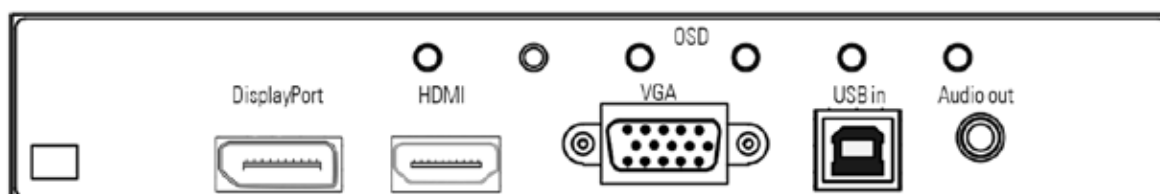

POS-Line 31.5" - 64.5" – PME Series (RGB, HDMI, DP)

Order number		DS-91-485	DS-91-486
Size	[mm]/[inch]	1168.4/ 46.0"	1386.8/ 54.6"
Type		Open-frame display (Please find matching bezels, glasses and touches at the end of this chapter)	
Resolution	[Pixel]	1920 x 1080 (FHD)	
Brightness	[cd/m²]	700	
Viewing angle	[°]	178 h/ 178 v	
Active Area	[mm]	1018.08 x 572.67	1209.60 x 680.40
Backlight		LED	
Colours	[M]	1073.7	
Contrast		4000:1	
Response time (on/off)	[ms]	6.5	
Pixel class		ISO 9241 - 307 (pixel error class II)	
Lifetime backlight	[h]	50.000	
Interfaces		1 x VGA, 1 x HDMI, 1 x DP, 1 x Remote OSD, 1 x OSD 4 button, touch (option), 1 x audio out	
HDCP support		yes	
VESA	[mm]	MIS-F 400 x 400 (M6)	
Ambient temperature operation	[°C]/ [°F]	0 ~ 40/ 32 ~ 104	
Ambient temperature storage	[°C]/ [°F]	-20 ~ 60/ -4 ~ 140	
Orientation		Portrait and landscape	
Chassis		Sheet steel, powder coated, RAL 9005 (black), fine texture, matte finish	
Power supply	[V]	AC 100 - 240V/ 50-60 Hz	
Power consumption (typ.)	[Watt]	87	97
Weight	[kg]/ [lb]	24.5/ 54.01	34.5/ 76.06
Dimensions (W x H x D)		1078 x 633 x 80	1270 x 741 x 80
Dimensions with VESA adapter	[mm]	1078 x 633 x 110	1270 x 741 x 110
Conformity		CE, FCC Class A, EU-RoHS