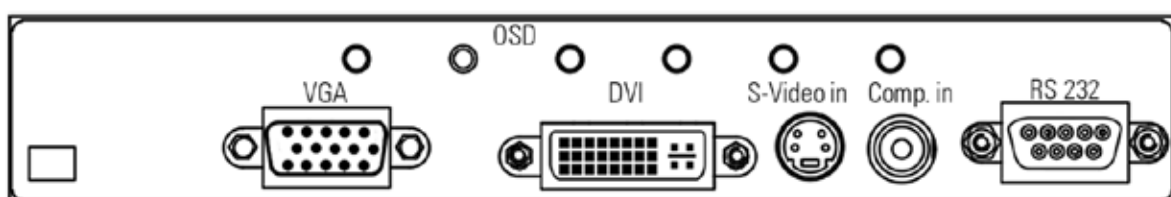

POS-Line 31.5" - 64.5" – PIII Series (RGB, DVI, S-Video, Composite Video)

Order number		DS-91-955
Size	[mm]/[inch]	1639.1/ 64.5"
Type		Open-frame display (Please find matching bezels and glasses at the end of this chapter)
Resolution	[Pixel]	1920 x 1080 (FHD)
Brightness	[cd/m²]	700
Viewing angle	[°]	178 h/ 178 v
Active Area	[mm]	1428.48 x 803.52
Backlight		LED
Colours	[M]	1073.7
Contrast		4000:1
Response time (on/off)	[ms]	8
Pixel class		ISO 9241 - 307 (pixel error class II)
Lifetime backlight	[h]	50.000
Interfaces		1 x RGB, 1 x DVI (HDMI via DVI), 1 x S-Video, 1 x Composite Video, 1 x touch (option, RS232), 1 x OSD 4 buttons
HDCP support		yes
VESA	[mm]	MIS-F 800 x 400 (M6)
Ambient temperature operation	[°C]/ [°F]	0 ~ 40/ 32 ~ 104
Ambient temperature storage	[°C]/ [°F]	-20 ~ 60/ -4 ~ 140
Orientation		Portrait and landscape
Chassis		Sheet steel, powder coated, RAL 9005 (black), fine texture, matte finish
Power supply	[V]	AC 100 - 240V/ 50-60 Hz
Power consumption (typ.)	[Watt]	190
Weight	[kg]/ [lb]	44.0/ 97.0
Dimensions (W x H x D)	[mm]	1480 x 855 x 122
Conformity		CE, FCC Class A, EU-RoHS