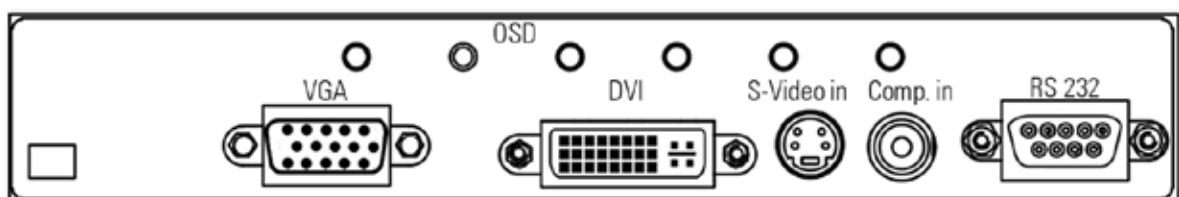

POS-Line 31.5" - 64.5" – PIII Series (RGB, DVI, S-Video, Composite Video)

Order number		DS-91-487	DS-91-488
Size	[mm]/[inch]	1168.4/ 46.0"	1386.8/ 54.6"
Type		Open-frame display (Please find matching bezels, glasses and touches at the end of this chapter)	
Resolution	[Pixel]	1920 x 1080 (FHD)	
Brightness	[cd/m²]	700	
Viewing angle	[°]	178 h/ 178 v	
Active Area	[mm]	1018.08 x 572.67	1209.60 x 680.40
Backlight		LED	
Colours	[M]	1073.7	
Contrast		4000:1	
Response time (on/off)	[ms]	6.5	
Pixel class		ISO 9241 - 307 (pixel error class II)	
Lifetime backlight	[h]	50.000	
Interfaces		1 x RGB, 1 x DVI (HDMI via DVI), 1 x S-Video, 1 x Composite Video, 1 x touch (option, RS232), 1 x OSD 4 buttons	
HDCP support		Yes	
VESA	[mm]	MIS-F 400 x 400 (M6)	
Ambient temperature operation	[°C]/ [°F]	0 ~ 40/ 32 ~ 104	
Ambient temperature storage	[°C]/ [°F]	-20 ~ 60/ -4 ~ 140	
Orientation		Portrait and landscape	
Chassis		Sheet steel, powder coated, RAL 9005 (black), fine texture, matte finish	
Power supply	[V]	AC 100 - 240V/ 50-60 Hz	
Power consumption (typ.)	[Watt]	67	106
Weight	[kg]/ [lb]	24.5/ 54.01	34.5/ 76.06
Dimensions (W x H x D)	[mm]	1078 x 633 x 80	1270 x 741 x 80
Dimensions with VESA adapter	[mm]	1078 x 633 x 110	1270 x 741 x 110
Conformity		CE, FCC Class A, EU-RoHS