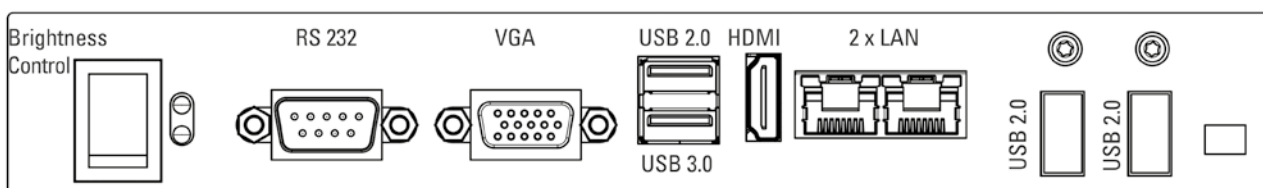

POS-Line 31.5" - 64.5" – IQ Atom Series (PC Intel® Atom)

Order number		DS-91-933	DS-91-934
Size	[mm]/[inch]	1168.4/ 46.0"	1386.8/ 54.6"
Type		Open-frame display (Please find matching bezels, glasses and touches at the end of this chapter)	
Resolution	[Pixel]	1920 x 1080 (FHD)	
Brightness	[cd/m²]	700	
Viewing angle	[°]	178 h/ 178 v	
Active Area	[mm]	1018.08 x 572.67	1209.60 x 680.40
Backlight		LED	
Colours	[M]	16.7	
Contrast		4000:1	
Response time (on/off)	[ms]	6.5	
Pixel class		ISO 9241 - 307 (pixel error class II)	
Lifetime backlight	[h]	50.000	
PC		CPU: Intel® Atom E3845 (1.9 GHz), Graphic: Intel® Valleyview SoC integrated Graphics RAM: 4 GB DDR3L, Storage: min. 120 GB mSATA	
Interfaces		2 x LAN, 1 x USB 3.0, 3 x USB 2.0, 1 x HDMI, 1 x VGA, 1 x RS232	
HDCP support		—	
VESA	[mm]	MIS-F 400 x 400 (M6)	
Ambient temperature operation	[°C]/ [°F]	0 ~ 40/ 32 ~ 104	
Ambient temperature storage	[°C]/ [°F]	-20 ~ 60/ -4 ~ 140	
Orientation		Portrait and landscape	
Chassis		Sheet steel, powder coated, RAL 9005 (black), fine texture, matte finish	
Power supply	[V]	AC 100 - 240V/ 50-60 Hz	
Power consumption (typ.)	[Watt]	72	99
Weight	[kg]/ [lb]	27.3/ 60.18	35.5/ 78.26
Dimensions (W x H x D)	[mm]	1078 x 633 x 80	1270 x 741 x 80
Dimensions with VESA adapter		1078 x 633 x 110	1270 x 741 x 110
Conformity		CE, FCC Class A, EU-RoHS