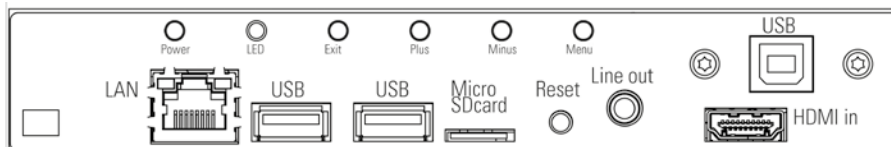

POS-Line 31.5" - 64.5" – IoT Series

Order number		DS-91-983	DS-91-984
Size	[mm]/[inch]	1168.4/ 46.0"	1386.8/ 54.6"
Type		Open-frame display (Please find matching bezels and glasses at the end of this chapter)	
Resolution	[Pixel]	1920 x 1080 (FHD)	
Brightness	[cd/m²]	700	
Viewing angle	[°]	178 h/ 178 v	
Active Area	[mm]	1018.08 x 572.67	1209.60 x 680.40
Backlight		LED	
Colours	[M]	1073.7	
Contrast		4000:1	
Response time (on/off)	[ms]	6.5	
Pixel class		ISO 9241 - 307 (pixel error class II)	
Lifetime backlight	[h]	50.000	
Raspberry®		Raspberry® PI CM3 Industrial ARM-PC with Raspbian OS Network 10/100, audio line out, micro SD slot, 2x USB 2.0 and HDMI input Memory: internal memory (4GB), microSD card (up to 256GB)	
Interfaces		1 x LAN, 2 x USB, 1 x HDMI, 1 x Line out, 1 x microSD card slot	
HDCP support		yes	
VESA	[mm]	MIS-F 400 x 400 (M6)	
Ambient temperature operation	[°C]/ [°F]	0 ~ 40/ 32 ~ 104	
Ambient temperature storage	[°C]/ [°F]	-20 ~ 60/ -4 ~ 140	
Orientation		Portrait and landscape	
Chassis		Sheet steel, powder coated, RAL 9005 (black), fine texture, matte finish	
Power supply	[V]	AC 100 - 240V/ 50-60 Hz	
Power consumption (typ.)	[Watt]	61	97
Weight	[kg]/ [lb]	24.5/ 54.01	34.5/ 76.06
Dimensions (W x H x D) Dimensions with VESA adapter	[mm]	1078 x 633 x 80 1078 x 633 x 110	1270 x 741 x 80 1270 x 741 x 110
Conformity		CE, FCC Class A, EU-RoHS