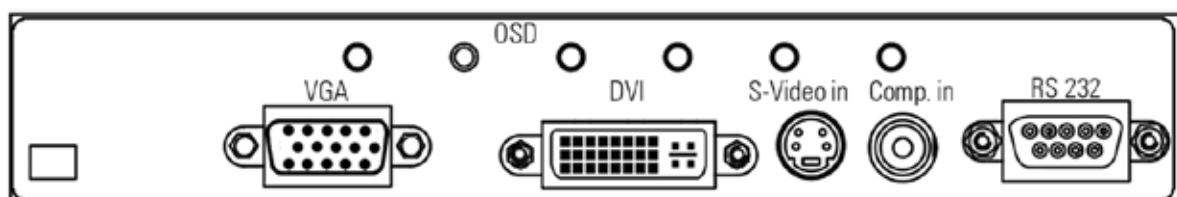

POS-Line 55 High-Bright monitor open frame

Removable PC box (optionally)

High-bright Series – PIII (RGB, DVI, S-Video, Composite Video)

31.5"

54.6"

Order number		DS-91-913	DS-91-712
Size	[mm]/[inch]	800.1/ 31.5"	1386.8/ 54.6"
Type		Open-frame display with ambient light sensor and monitoring of panel temperature (Please find matching bezels on the opposite page)	
Resolution	[Pixel]	1920 x 1080 (FHD)	
Brightness	[cd/m ²]	1000	2500
Viewing angle	[°]	178 h/ 178 v	
Active Area	[mm]	698.40 x 392.85	1209.60 x 680.40
Backlight		LED	
Colours	[M]	16.7	1073.7
Contrast		3000:1	4000:1
Response time (on/off)	[ms]	10	8
Pixel class		ISO 9241 - 307 (pixel error class II)	
Lifetime backlight	[h]	60.000	60.000
Interfaces		1 x RGB, 1 x DVI (HDMI via DVI), 1 x S-Video, 1 x Composite Video, 1 x OSD 4 buttons, 1 x RS232	
HDCP support		yes	
VESA	[mm]	MIS-F 400 x 400 (M6)	
Ambient temperature operation	[°C]/ [°F]	0 ~ 40/ 32 ~ 104	
Ambient temperature storage	[°C]/ [°F]	-20 ~ 60/ -4 ~ 140	
Orientation		Portrait and landscape	
Chassis		Sheet steel, powder coated, RAL 9005 (black), fine texture, matte finish	
Power supply	[V]	AC 100 - 240V/ 50-60 Hz	
Power consumption (typ.)	[Watt]	85	320
Weight	[kg]/ [lb]	13.2/ 29.1	40.0/ 88.18
Dimensions (W x H x D) Monitor	[mm]	759 x 454 x 78.5	1270 x 741 x 117
Dimensions with VESA adapter	[mm]	759 x 454 x 109	1270 x 741 x 145
Conformity		CE, FCC Class A, EU-RoHS	