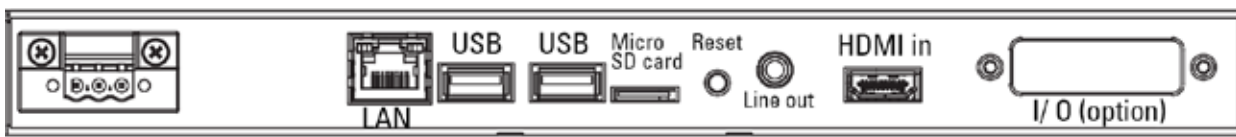

POS-Line up to 24" Classic Format – VideoPoster Series (network media player)

Order number		DS-91-767	DS-91-772	DS-91-782
Size	[mm]/[inch]	381.0/ 15.0"	431.8/ 17.0"	482.6/ 19.0"
Type		Open-frame monitor (Please find matching bezels and glasses at the end of this chapter)		
Resolution	[Pixel]	1024 x 768 (XGA)	1280 x 1024 (SXGA)	
Brightness	[cd/m ²]	400	350	300
Viewing angle	[°]	160 h/ 140 v	160 h/ 140 v	178 h/ 178 v
Active Area	[mm]	304.13 x 228.10	337.92 x 270.34	376.32 x 301.06
Backlight		LED		
Colours	[M]	16.7		
Contrast		700:1	800:1	2000:1
Response time (on/off)	[ms]	16	30	20
Pixel class		ISO 9241 - 307 (pixel error class II)		
Lifetime backlight	[h]	50.000		
Media Player		Media Player for MPEG-4 (H.264), FVL, AVI / 1920 x 1024, jpeg, tiff, png, pdf and bmp. Network 10/100, audio line out, 2x USB-In and HDMI video input XML play list, content update via Content Server (HTTP protocol), FTP server or USB, Memory: internal memory (2GB), microSD card (up to 256GB) ACC3 software to create play lists		
Interfaces		1 x LAN, 2 x USB, 1 x HDMI, 1 x Line out, 1 x microSD card slot		
HDCP support		—		
VESA	[mm]	MIS-D 200 x 100 (M4)		
Ambient temperature operation	[°C]/ [°F]	-25 ~ 50/ -13 ~ 122		0 ~ 45/ 32 ~ 113
Ambient temperature storage	[°C]/ [°F]	-40 ~ 85/ -40 ~ 185	-30 ~ 85/ -22 ~ 185	-20 ~ 60/ -4 ~ 140
Orientation		Portrait and landscape		
Chassis		Powdered aluminium, black RAL 9005		
Power supply	[V DC]	12		
Power consumption (typ.)	[Watt]	11	19	24
Weight	[kg]/ [lb]	2.3/ 5.07	2.7/ 5.95	3.3/ 5.07
Dimensions (W x H x D)	[mm]	333.4 x 265.4 x 51.0	365.0 x 308.0 x 58.8	412.0 x 340.0 x 55.5
Conformity		CE, FCC Class A, EU-RoHS		