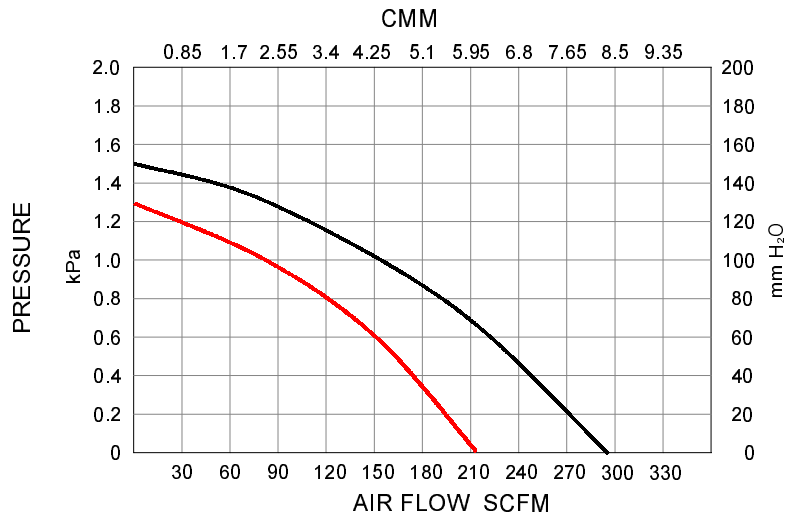

H6!(\$\$ PERFORMANCE DATA

TB04003
3 phase

50Hz
60Hz

TB04001
1 phase

50Hz
60Hz