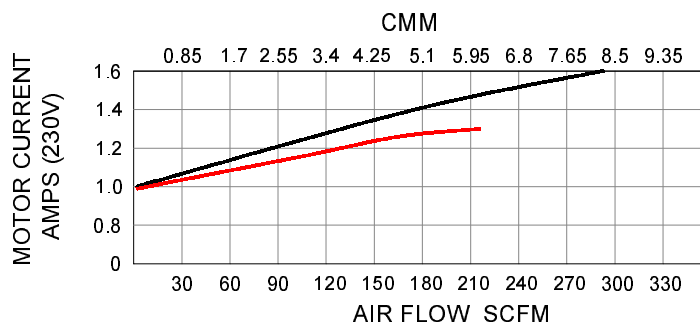

H6!(\$\$ PERFORMANCE DATA

TB04003
3 phase

50Hz
60Hz

TB04001
1 phase

50Hz
60Hz