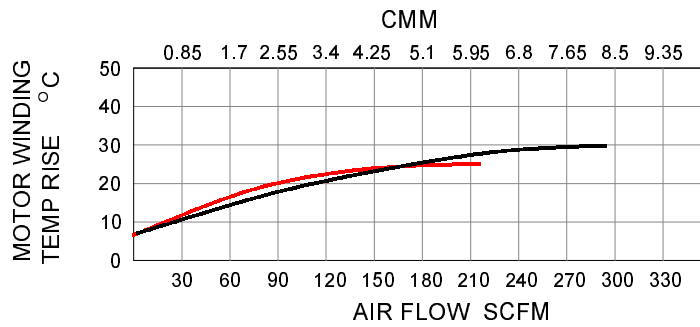

H6!(\$\$ PERFORMANCE DATA

TB04003
3 phase

50Hz
60Hz

TB04001
1 phase

50Hz
60Hz