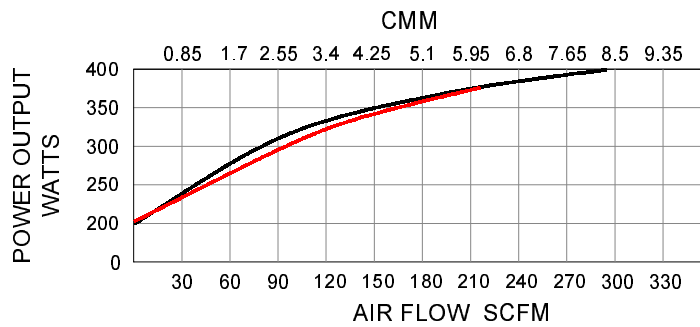

H6!(\$\$ PERFORMANCE DATA

TB04003
3 phase

50Hz
60Hz

TB04001
1 phase

50Hz
60Hz