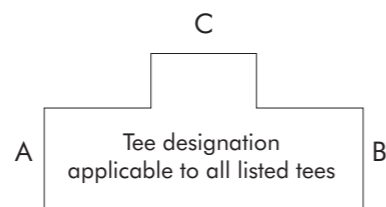

COPPER PRESS RANGE WATER AND HEATING

CONTENTS

Copper Press Range:	1
Heating and Water	
Copper Press Range:	11
Gas	
Stainless Steel Press Range	16
Heating and Water	

Copper Fittings: Coupler

MasterFlow Code	Size (mm)	Bag Qty	List GB£
MCP10150000	15	10	£1.41
MCP10220000	22	10	£2.22
MCP10280000	28	5	£4.65
MCP10350000	35	5	£5.73
MCP10420000	42	2	£10.40
MCP10540000	54	2	£13.30
MCP10670000	66.7	1	£35.34
MCP10760000	76.1	1	£45.75