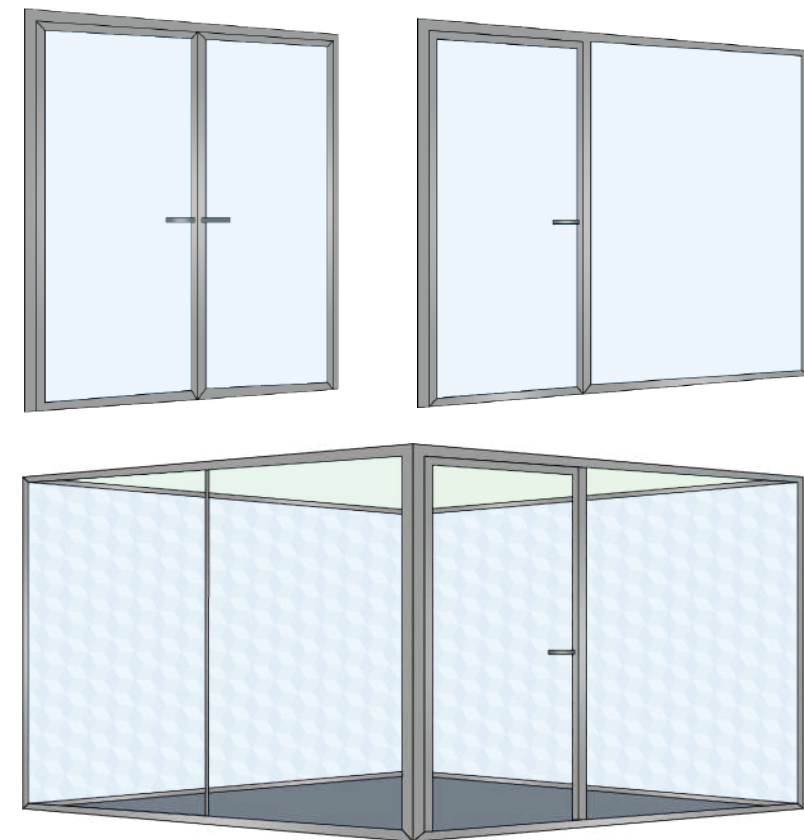

FIRE RATED GLASS DOORS FEATURES

The systems we offer start from E30 (30 minutes Integrity / 0 minutes Insulation) right up to EI120 (120 minutes Integrity / 120 minutes Insulation).

We offer the following systems, depending on your design requirements and budget: Voestalpine, Forsters and Aluprof.

If you require any fire rated glazing, Glass Walls and Doors can offer the best products and services with assurance that what is being offered is correct, safe and certified.