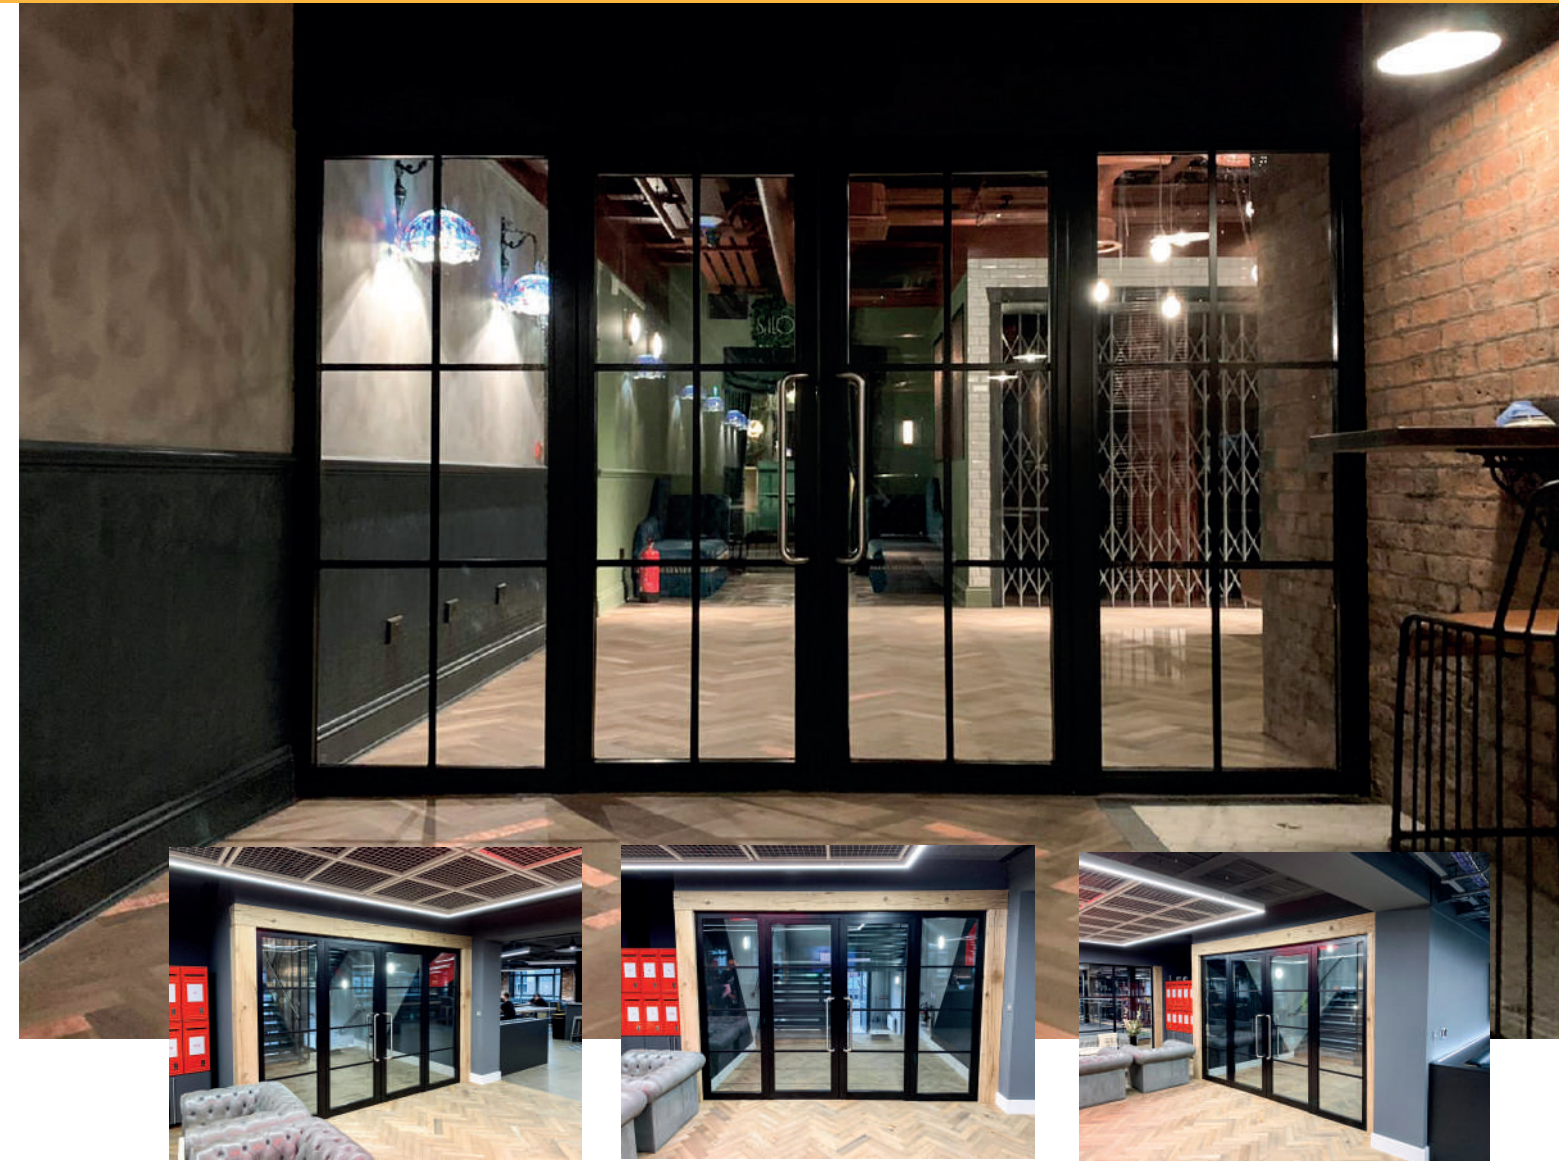

**SINGLE & DOUBLE GLAZED SCREENS & DOORS**

These are our most popular glass wall system for office and home, providing a high quality, low cost solution to space division.

**INDUSTRIAL STYLE**

Industrial style features a stunning black grid pattern detailing that will bring a touch of sophistication.