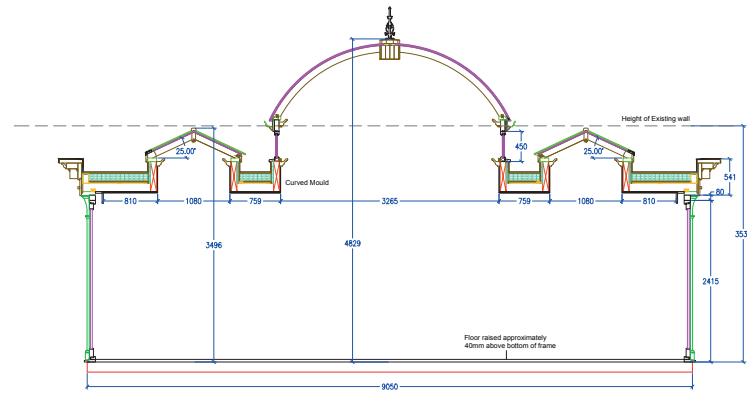

TECHNICAL INFORMATION

DIMENSIONS

Width: 9m

Depth: 5m

Height to top of Dome: 4.8m

Ceiling height: 2.4m

BUILD & DETAIL

Windows: Spiral Balanced Vertical Sash

Window Style: Georgian bonded bars

Glass: Toughened Low E Argon

Doors: 3 sets of French Doors with Georgian bars

Frame Moulds: Ovolo

Window & Door Hardware: Satin Nickel

Glass Gasket, Spacers & Sealant Colour: Black

Fascia: Large Dentil detail

Finial: Crown finial on dome

Pilaster: Butler

Lantern Rafter Mould: Ogee

Flat Roof Membrane: Sarnafil

COLOURS

Orangery: Halcyon Grey

Interior Wall: Shadow Stone

Hardware: Satin Nickel

EXTRAS

Flooring: Zenna Limestone 600x600

Fireplace: Thornhill Galleries

Chandelier: Crystal Lite Chandeliers Ltd

Blinds: Pinoleum Blinds, by Grants Blinds

Artwork on Fireplace: Kasia Miller

Framed Pictures: David Salisbury projects

Furniture & Accessories: The Chelsea Gardener

ADDRESS & CONTACT DETAILS

David Salisbury Showroom

The Chelsea Gardener

125 Sydney Street

London

SW3 6NR

Telephone: 01278 764444

Email: sales@davidsalisbury.com

davidsalisbury.com