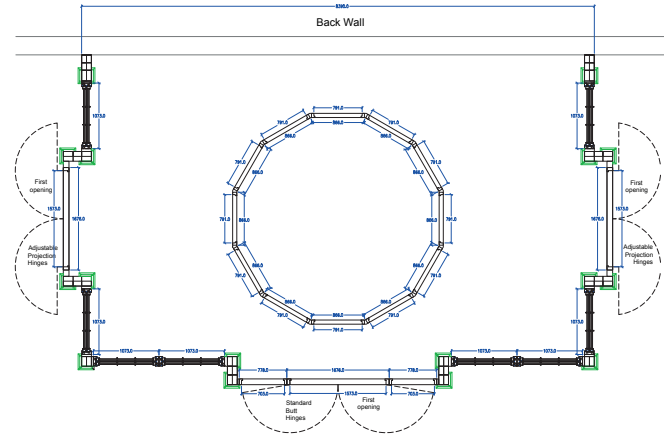

TECHNICAL INFORMATION

DIMENSIONS

Width: 9m

Depth: 5m

Height to top of Dome: 4.8m

Ceiling height: 2.4m

BUILD & DETAIL

Windows: Spiral Balanced Vertical Sash

Window Style: Georgian bonded bars

Glass: Toughened Low E Argon

Doors: 3 sets of French Doors with Georgian bars

Frame Moulds: Ovolo

Window & Door Hardware: Satin Nickel

Glass Gasket, Spacers & Sealant Colour: Black

Fascia: Large Dentil detail

Finial: Crown finial on dome

Pilaster: Butler

Lantern Rafter Mould: Ogee

Flat Roof Membrane: Sarnafil

COLOURS

Orangery: Halcyon Grey

Interior Wall: Shadow Stone

Hardware: Satin Nickel

EXTRAS

Flooring: Zenna Limestone 600x600

Fireplace: Thornhill Galleries

Chandelier: Crystal Lite Chandeliers Ltd

Blinds: Pinoleum Blinds, by Grants Blinds

Artwork on Fireplace: Kasia Miller

Framed Pictures: David Salisbury projects

Furniture & Accessories: The Chelsea Gardener

ADDRESS & CONTACT DETAILS

David Salisbury Showroom

The Chelsea Gardener

125 Sydney Street

London

SW3 6NR

Telephone: 01278 764444

Email: sales@davidsalisbury.com

davidsalisbury.com