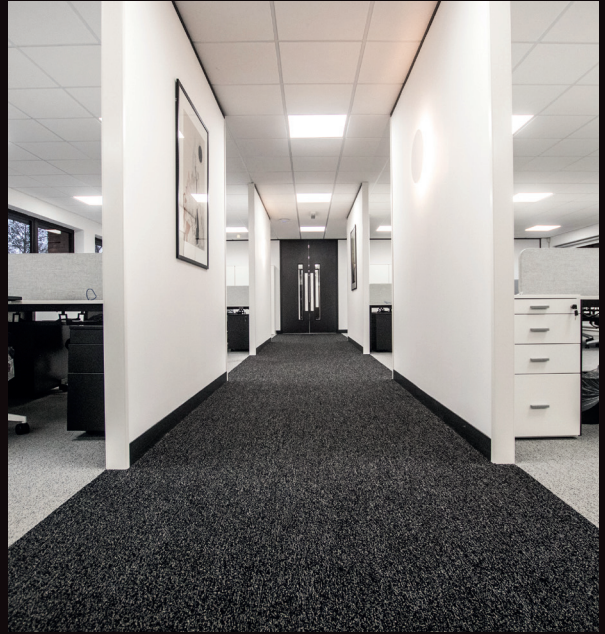

Fanfare is a range that can be laid tessellated or broadloom, the result is a tile which offers the aesthetics of a seamless, monolithic floor. The sinuous look complements the space and offers great durability with castor chair resistance. The contract carpet tile is constructed using high grade solution dyed nylon and as such offers great cleaning results.

Rawson values the Environment. All considerations for ethical trading down the manufacturing and supply line and the responsible choice of REACH compliant materials is paramount. In addition, carpets are provided with the BRE Green Guide Individual assessment, achieving A+ and this offers clients the assurance of an environmentally conscious product and manufacturer. Indeed there are products in the range that are fully recyclable. WE Rawson, A UK Company since 1865, is ISO9001:2015 accredited with 3 divisions and a heritage past as a reputed long standing privately owned UK Manufacturer.

Get in touch with our creative sales team for more information and technical knowledge.

W E Rawson Limited

Castle Bank Mills, Portobello Road
Wakefield, West Yorkshire WF1 5PS

- +44 (0) 1924 382860
- www.rawsoncarpetsolutions.co.uk
- rcsales@werawson.co.uk