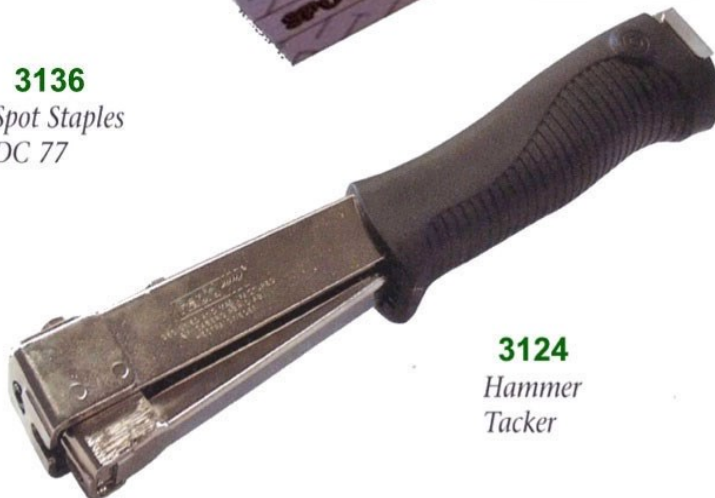

3190

7135

30" Rope Bag

7157

23" hard tool box

6332

Heavy Duty Knee pads

STAPLING

3128
Spotnailer
Mallet Drive

3130
Spotnailer
Mallet

3132
Spot Staples
DC 55

3126
9mm
Staples For
3124

3134
Spot Staples
DC 66

3136
Spot Staples
DC 77

3124
Hammer
Tacker

STAPLE AND NAIL GUNS