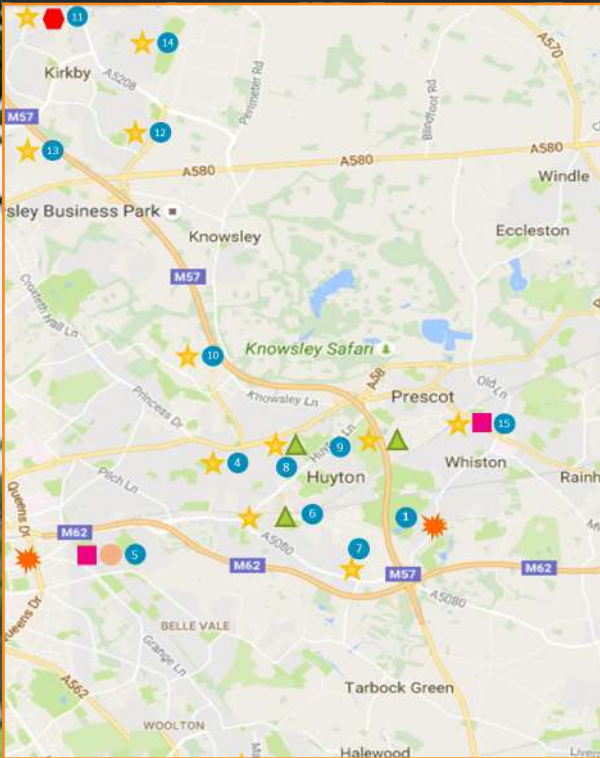

PROLUDIC SPORT RANGES

- ★ URBANIX
- ORIGN
- 🌟 TIMBER TRIM TRAIL
- VITALITY
- SOCIAL FITNESS ZONES
- ▲ METAL TRIM TRAIL

CREATING A CENTRE OF EXCELLENCE

Statistics showed that Knowsley residents were identified as exercising less than the national average. Additionally, the average life expectancy in Knowsley was 57 years while 23% of Knowsley's deaths were the result of cardiovascular disease which is caused by high inactivity levels and poor health.

THE PROJECT:

Knowsley Borough Council wanted to deliver 15 diverse outdoor fitness sites under their Green Gym Initiative. The local authority teamed up with the local public health team and sought to address this by utilising the borough's parks and open spaces.

SCAN QR CODE FOR VIDEO