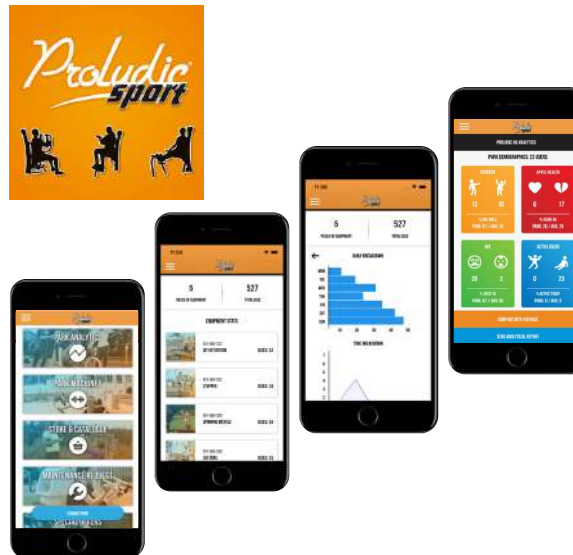

## ACTIVATE THE POWER OF THREE IN YOUR COMMUNITY

### USER SPORTS APP

- ▶ A digital workout partner in the form of an app to support the USERS throughout their workout experience
- ▶ Available in iOS and Android