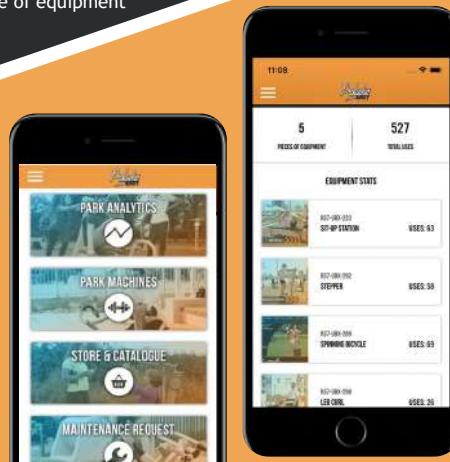

Download the Proludic Sports App

Sign in and create an account

Navigate the app to meet your workout requirements

Scan the QR code on any piece of equipment to be linked to a video demonstrating the safe use of equipment

Download on the App Store  
GET IT ON Google Play

## PROLUDIC SPORT PRO APP

The Proludic Sports PRO app provides aggregated usage data on the performance of the fitness area for PROVIDERS.