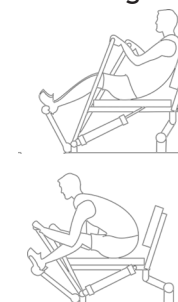

WORKOUT

- Designed to specifically target the arm and leg muscles
- Calorie burning
- Boosts fat loss
- Improves cardiovascular performance

USERS - 1

BIDIRECTIONAL - Yes

ADJUSTABLE RESISTANCE - 5-35kg

SCAN QR CODE FOR VIDEO