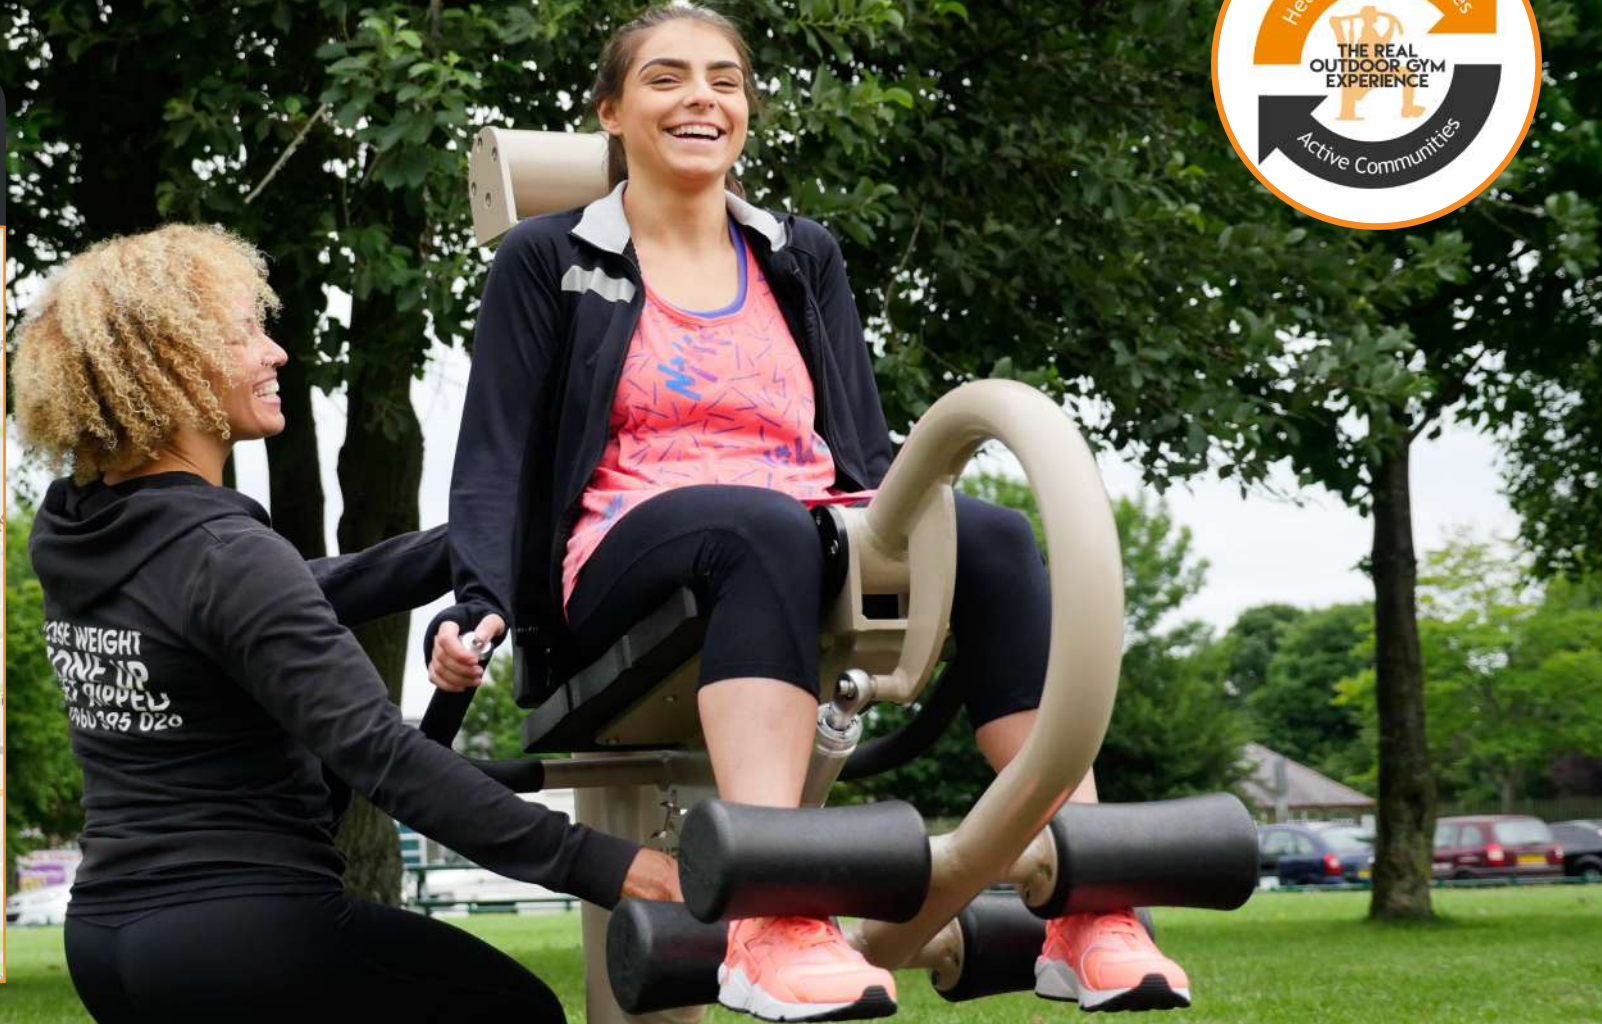

PROLUDIC SPORT RANGES

- ★ URBANIX
- ORIGN
- 🌟 TIMBER TRIM TRAIL
- VITALITY
- SOCIAL FITNESS ZONES
- ▲ METAL TRIM TRAIL

CREATING A CENTRE OF EXCELLENCE

Statistics showed that Knowsley residents were identified as exercising less than the national average. Additionally, the average life expectancy in Knowsley was 57 years while 23% of Knowsley's deaths were the result of cardiovascular disease which is caused by high inactivity levels and poor health.

THE PROJECT:

Knowsley Borough Council wanted to deliver 15 diverse outdoor fitness sites under their Green Gym Initiative. The local authority teamed up with the local public health team and sought to address this by utilising the borough's parks and open spaces.

SCAN QR CODE FOR VIDEO