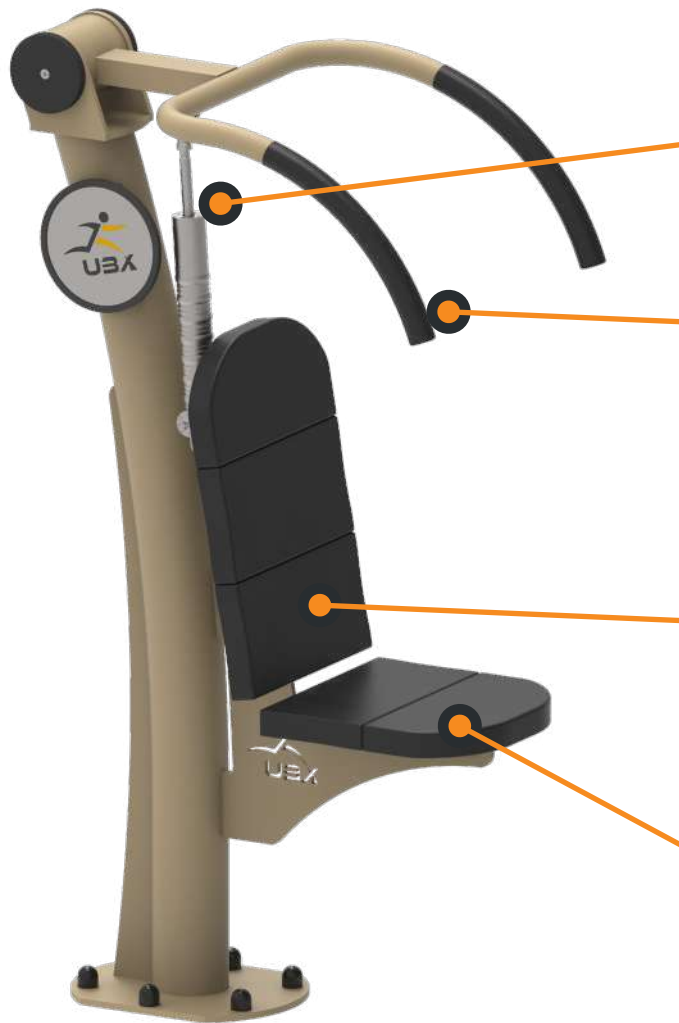

ACCESSIBILITY

The adjustable hydraulic pistons allow for exercises to be tailored to the users ability to ensure development at their own pace.