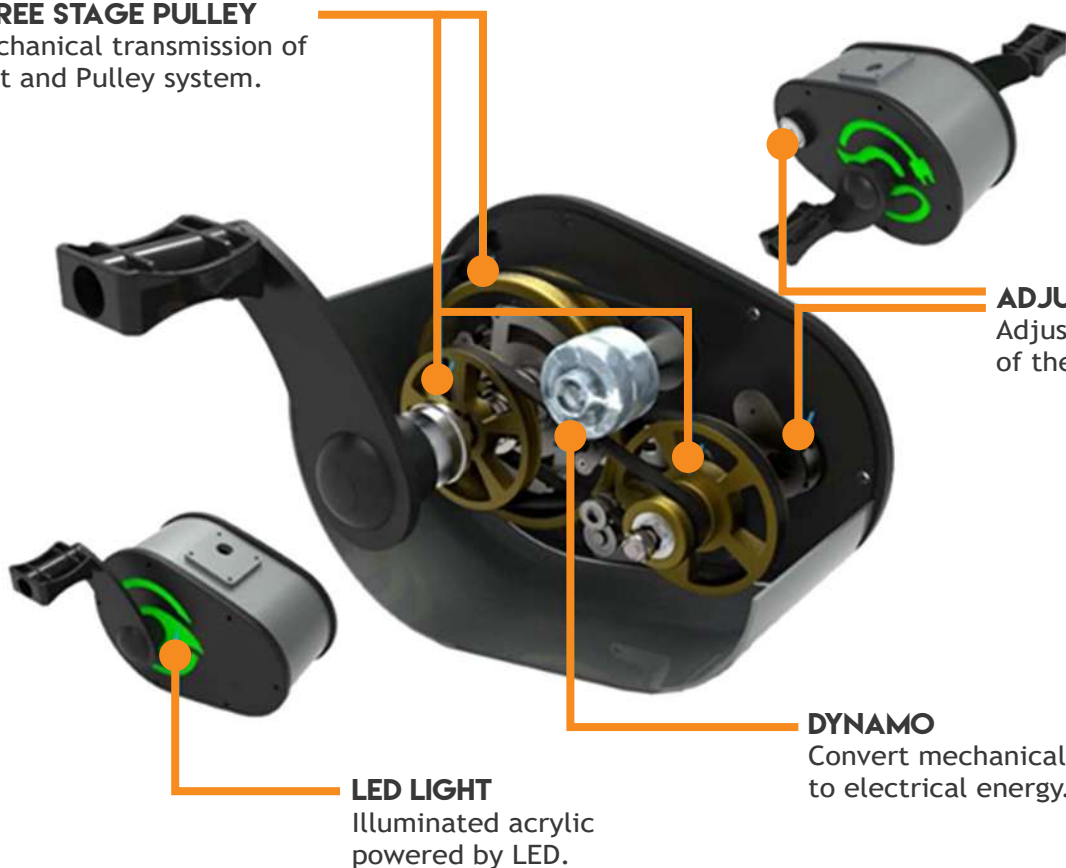

MEET THE NEW ENERGISING ADDITIONS TO OUR RANGE

The new Recharge range not only offers fitness benefits, but also the ability to charge any USB device from your own energy. As you progress through your workout you will be creating electrical energy to support your smart devices on the move.

URBANIX RECHARGE SYSTEM

THREE STAGE PULLEY

Mechanical transmission of Belt and Pulley system.

MAGNETIC RESISTANCE

ADJUSTMENT KNOB
Adjust the resistance of the wheel.

CHARGE YOUR PHONE

DYNAMO
Convert mechanical energy to electrical energy.

LED LIGHT
Illuminated acrylic powered by LED.

UBX287R
Hand Cycle Recharging

UBX289R
The Spinning Bicycle Recharging

UBX203R
Elliptical Trainer Recharging