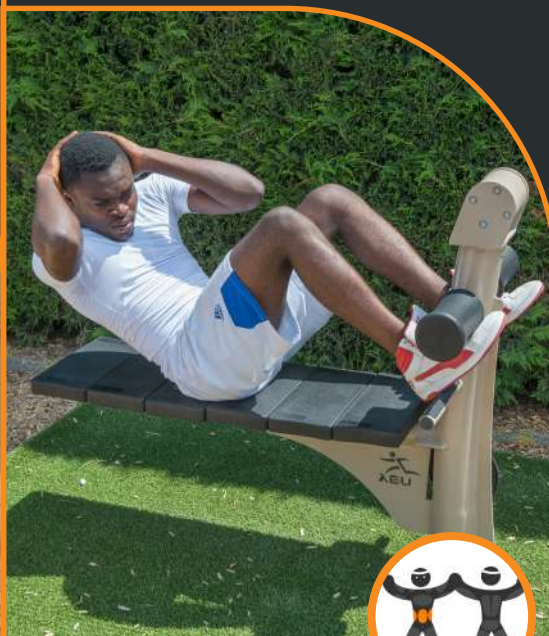

UBX223 Abs Bench

WORKOUT

- Provides a safe platform for sit-ups focusing on developing the abdominal muscles
- The bench can also be used for leg raises that will also work the abdominal area
- The bench provides excellent support for the back, while feet or hands can be hooked around the end post supports

USERS - 1

BIDIRECTIONAL - Yes

ADJUSTABLE RESISTANCE - 10-60kg

SCAN QR CODE FOR VIDEO