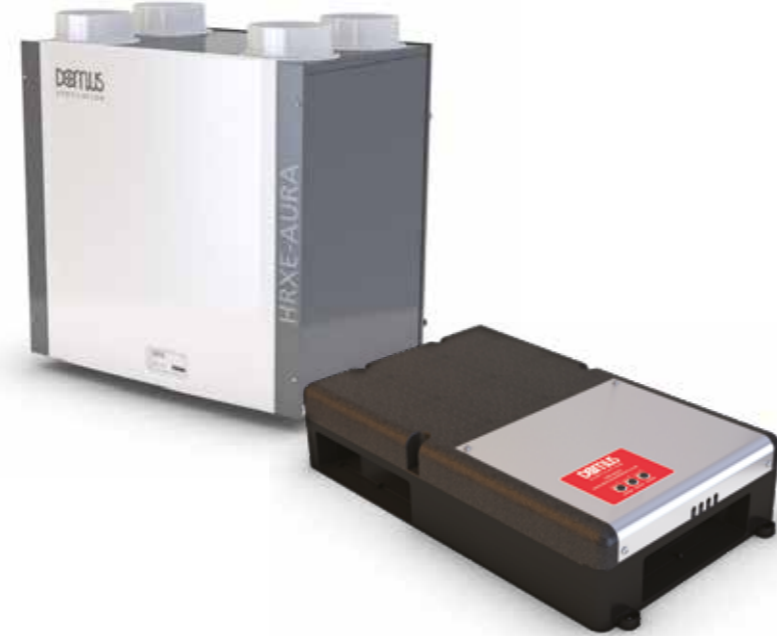

PRODUCT CODE GUIDE

All box quantities are recommendations only, exempting pipe, clips and thermal insulation.

Contents

Mechanical Ventilation with Heat Recovery (MVHR)	03
Mechanical Extract Ventilation (MEV)	04
Extract Fans	05
Ducts and Bends	11
Attenuators	24
Thermal Insulation	24
Fire Solutions	26
Flaps / Outlets / Grilles / Diffusers / Fascias	26
Radial Systems	34
Domus Adapt	35
In-Line Carbon Filter Range	36
D Series	36

SEND US YOUR PROJECT DETAILS AND RECEIVE:

- An assigned estimator/designer who will become your direct point of contact
- **FREE OF CHARGE** drawings available in AutoCAD or Revit
- A full BOM (bill of materials)
- Scheduled, nation-wide delivery
- Ongoing technical support when our product is on site

MHVR

Product code SPG code	Description	Box Qty
Product code: HRXE-HERA SPG code: VT12b	Standard unit with 100% bypass	1
Product code: HRXE-HERA-H SPG code: VT12b	Standard unit with 100% bypass and integral humidistat	1
Product code: HRXE-HERA-OP SPG code: VT12b	Opposite handed unit with 100% bypass	1
Product code: HRXE-HERA-OPH SPG code: VT12b	Opposite handed unit with 100% bypass and integral humidistat	1
Product code: HRXE-AURA SPG code: VT12b	Standard unit with 100% bypass	1
Product code: HRXE-AURA-H SPG code: VT12b	Standard unit with 100% bypass and integral humidistat	1
Product code: HRXE-AURA-OP SPG code: VT12b	Opposite handed unit with 100% bypass	1
Product code: HRXE-AURA-OPH SPG code: VT12b	Opposite handed unit with 100% bypass and integral humidistat	1
Product code: HRXE-HERA-AV SPG code: VT12b	Anti-Vibration tray suitable for all HRXE-HERA models	1
Product code: HRXE-AURA-AV SPG code: VT12b	Anti-Vibration tray suitable for all HRXE-AURA models	1
Product code: AQH 200-B SPG code: VT12	Domus HRX-aQ Mechanical Ventilation with Heat Recovery Ceiling Unit 200mm Bypass Black	1
Product code: AQH 200-S SPG code: VT12	Domus HRX-aQ Mechanical Ventilation with Heat Recovery Ceiling Unit 200mm Black	1

Product code SPG code	Description	Box Qty
Product code: AQHC-CC8 SPG code: VT12	image coming soon	1
Product code: HRX-CK1 SPG code: VT12	image coming soon	1
Product code: HRXC-AF SPG code: VT12	Domus HRX Mechanical Ventilation with Heat Recovery Filters Black	2
Product code: HRX2C-AF SPG code: VT12	Domus HRX2 Air Filter (2 pack)	2
Product code: HRX2D SPG code: VT12	Domus HRX2D Mechanical Ventilation with Heat Recovery Unit	1
Product code: HRX2-CK1 SPG code: VT12	image coming soon	n/a
Product code: 397 SPG code: SV27	Condensate Drain Kit for all HRXE models	1
Product code: SPR428 SPG code: SV27	Replacement filters (pairs) for HRXE-HERA & HRXE-AURA models	n/a
Product code: 297 SPG code: VT12	Domus Mechanical Ventilation with Heat Recovery Condensate Drainage Kit White	n/a
Product code: SAT1 SPG code: VT12	image coming soon	n/a
MHVR-Spares		
Product code: SPR408 SPG code: SV27	image coming soon	n/a
Product code: SPR410 SPG code: SV27	image coming soon	n/a