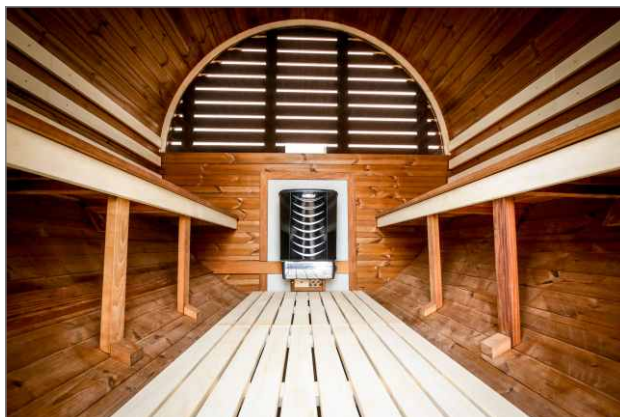

Barrel Saunas

Timber barrel saunas

Outside
Structure
SoLutions 

There are few better ways to relax than in your own sauna, and now that can be a reality.

Our range of timber barrel saunas are made in Latvia using high quality Siberian Pine which is thermally treated to make it more stable and in doing so, creates a stunning looking shell for your new sauna. With contrasting timber inside including Aspen, you will have a stunning piece of hand-crafted architecture. A choice of sizes ranging from 2.8m to 5.4m and choice of heat enables you to customise your new sauna to suit your needs and space.

- Saunas have proven health benefits including removing toxins, relieving tension and reducing stress.
- Saunas can be fun! It allows time for chat and to interact with family and friends - no phones allowed!
- The heat source can be electric or wood enabling you to have the choice of being off-grid if required.
- Constructed using 45mm thick Thermowood, heat treated Siberian Pine, for longevity.
- High specification includes glass door, half-height glass wall, LED light and wood treatment as standard.

Operation

As standard the Barrel Sauna will come with an appropriately sized 230v electric sauna heater with sauna rocks. This will be pre-wired into a distribution board.

As an option you can have a Stoveman wood burning heater with sauna rocks. The timber is put into the stove from outside to keep the sauna clean and free from ash etc.

Also available 400v three phase electric heater.

Specification

- Barrel sauna in a choice of sizes from 2.8m to 5.4m made using 45mm Thermowood.
- Sauna will be round or rectangular depending on size, and all sizes will have stainless steel bands.
- Standard sauna heater will be 230v electric with sauna rocks. 400v three-phase is an option.
- Half-height back wall with tempered glass, glass door, LED internal light and wood treatment as standard!
- High Quality Bitumen shingle roof with choice of colours.