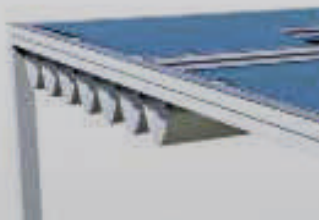

## DESCRIPTION

Onda is a hand-operated retractable cover with a sliding roof.

A=B (cm)	H1 (cm)	AREA (m <sup>2</sup> )	A (cm)	B (cm)	H1 (cm)	AREA (m <sup>2</sup> )	A (cm)	B (cm)	H1 (cm)	AREA (m <sup>2</sup> )
300	240	9	400	300	240	12	300	400	240	12
400	240	16	500	300	240	15	300	500	240	15
500	240	25	500	400	240	20	400	500	240	20

## OPTIONS 'KUBE' KIT

You can install the 'Kube' kit on top of the Onda roof. It is an elegant shading cover comprising aluminium profiles and interlaced sections of PVC fabric, available in different colours.

## FURTHER AVAILABLE SHAPES

The structure can be extended by linking more modules together either in the self-supporting version or in the wall-mounted version.