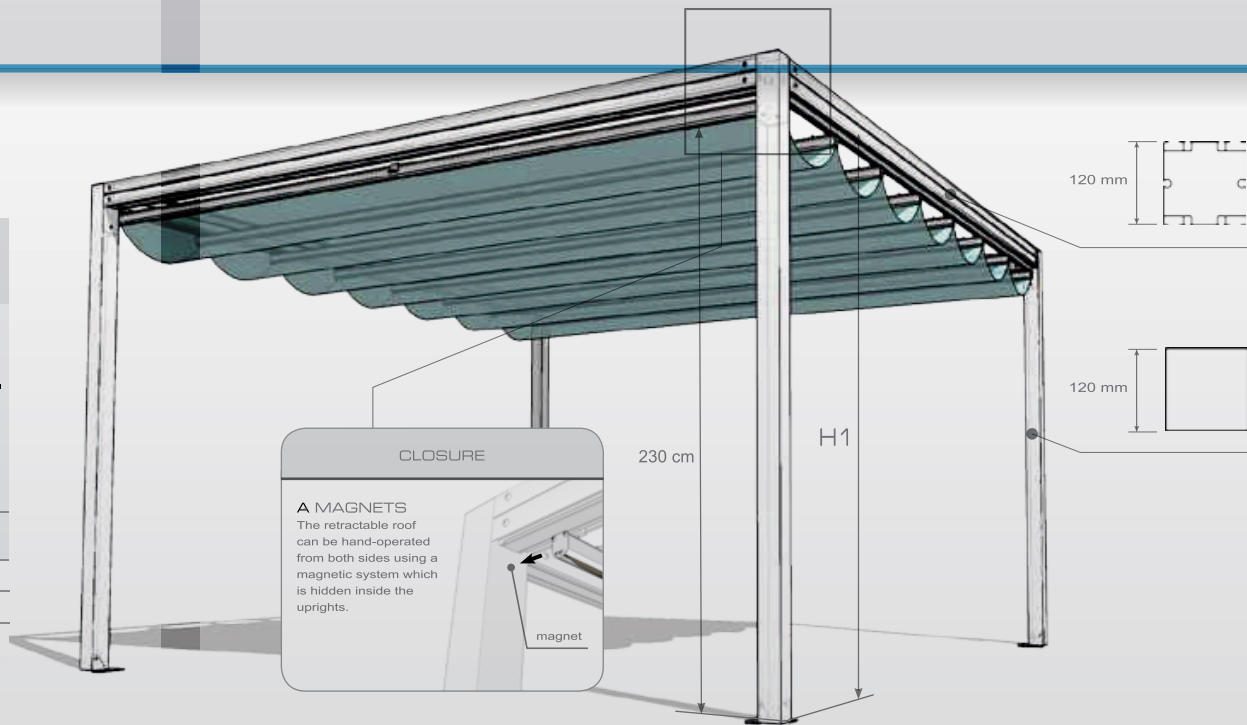

## DESCRIPTION

Onda is a hand-operated retractable cover with a sliding roof.

A=B (cm)	H1 (cm)	AREA (m <sup>2</sup> )	A (cm)	B (cm)	H1 (cm)	AREA (m <sup>2</sup> )	A (cm)	B (cm)	H1 (cm)	AREA (m <sup>2</sup> )
300	240	9	400	300	240	12	300	400	240	12
400	240	16	500	300	240	15	300	500	240	15
500	240	25	500	400	240	20	400	500	240	20

## OPTIONS 'KUBE' KIT

You can install the 'Kube' kit on top of the Onda roof. It is an elegant shading cover comprising aluminium profiles and interlaced sections of PVC fabric, available in different colours.

## FURTHER AVAILABLE SHAPES

The structure can be extended by linking more modules together either in the self-supporting version or in the wall-mounted version.