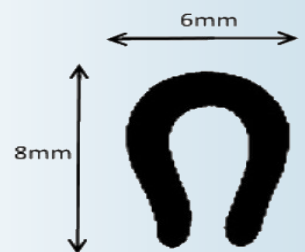

U channel

Soft Flexible trim, usually EPDM rubber with no metal inserts

EXTRA THICK WALLS AND
DOMED TOP

TSEC1490