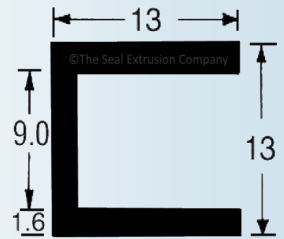

# Square Channel Rubber

Soft Flexible trim, usually EPDM rubber with no metal inserts

**FITS 5 - 6.5mm  
MATERIAL**

TSEC70-6

TSEC668

Fits upto 9mm

TSEC1701