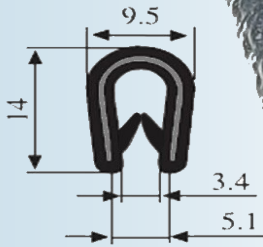

# Top Bubble / Boot Seals

## Self Gripping With Metal Inserts

**TSEC872**

**TSEC112000100**

**TSEC036**

**TSEC2406**

**TSEC2380**

**TSEC2192**

# PVC Edge Trims

## Self Gripping With Metal Inserts

**TSEC2172**

**TSEC2177**

**TSEC3000003700**

**TSEC039**

**TSEC-N800 Colour Range**

The TSEC-N800 Coloured range of PVC knock on trims, will fit up to 9mm panel width. Metal insert hidden within a PVC coating allows for easy fitting. Colours are vibrant and clean with a real bright red and deep blue. Top quality trim.