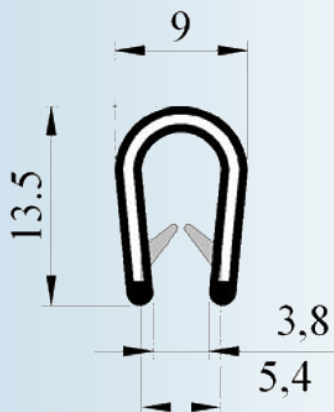

## Self Gripping With Metal Inserts

**TSEC2172**

**TSEC2177**

**TSEC3000003700**

**TSEC039**

**TSEC-N800 Colour Range**

The TSEC-N800 Coloured range of PVC knock on trims, will fit up to 9mm panel width. Metal insert hidden within a PVC coating allows for easy fitting. Colours are vibrant and clean with a real bright red and deep blue. Top quality trim.

# Side Seals / Door Seals

TSEC2289

Flocked window Channel  
Used In MK1/MK2 Mini  
etc. Fits 4.75-6mm Glass

T-Section Rubber  
Dome top, EPDM  
Excellent weather  
and chemical

TSEC1566

VW T4 Rear Barn  
Door Seal.  
1990-2004