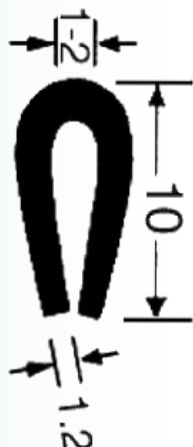

**Platinum Cured White
Silicone Seal**

High Temp'

Food Grade

Radiation, Steam,

**Corona, Moisture &
Steam**