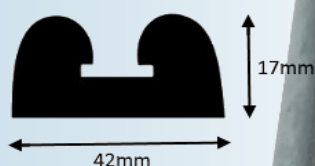

## Specialist Extrusions

**TSEC-SIL-1A**

**Platinum Cured White  
Silicone Seal**

**High Temp'**

**Food Grade**

**Radiation, Steam,**

**Corona, Moisture &  
Steam**

**18/8 Marine  
Stainless Steel  
22 Gauge**