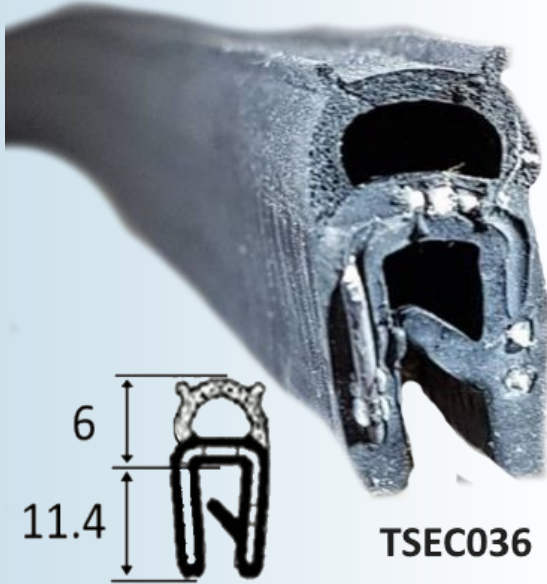

TSEC112000100