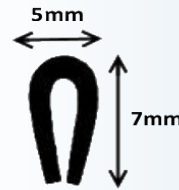

# U channel

Soft Flexible trim, usually EPDM rubber with no metal inserts

TSEC1638

EXTRA THICK WALLS AND  
DOMED TOP

TSEC1536

TSEC1A

TSEC1449

TSEC049

# Square Channel Rubber

Soft Flexible trim, usually EPDM rubber with no metal inserts

**FITS 5 - 6.5mm  
MATERIAL**

TSEC70-6

TSEC668

Fits upto 9mm

TSEC1701