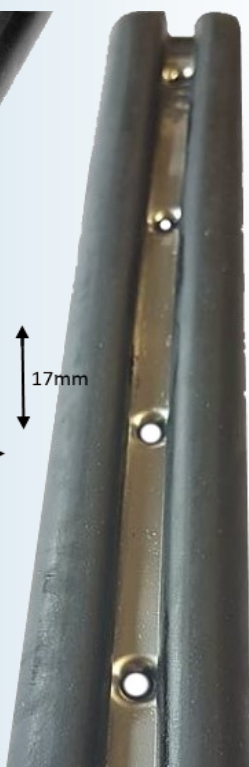

## Specialist Extrusions

**TSEC-SIL-1A**

**Platinum Cured White  
Silicone Seal**

**High Temp'**

**Food Grade**

**Radiation, Steam,**

**Corona, Moisture &  
Steam**

**18/8 Marine  
Stainless Steel  
22 Gauge**