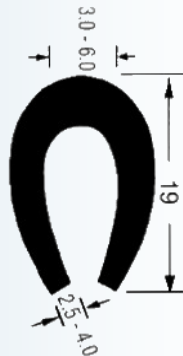

U channel

Soft Flexible trim, usually EPDM rubber with no metal inserts