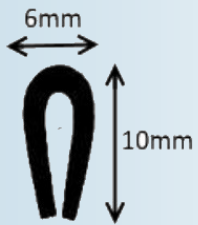

# U channel

Soft Flexible trim, usually EPDM rubber with no metal inserts

TSEC1638

EXTRA THICK WALLS AND  
DOMED TOP

TSEC1536

TSEC1A

TSEC1449

TSEC049

# Square Channel Rubber

Soft Flexible trim, usually EPDM rubber with no metal inserts

**FITS 5 - 6.5mm  
MATERIAL**

TSEC70-6

TSEC668

Fits upto 9mm

TSEC1701