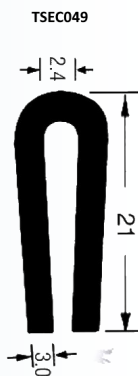

# U channel

Soft Flexible trim, usually EPDM rubber with no metal inserts

TSEC1638

EXTRA THICK WALLS AND  
DOMED TOP

TSEC1536

TSEC1A

TSEC1449

TSEC049

# Square Channel Rubber

Soft Flexible trim, usually EPDM rubber with no metal inserts

**FITS 5 - 6.5mm  
MATERIAL**

TSEC70-6

TSEC668

Fits upto 9mm

TSEC1701