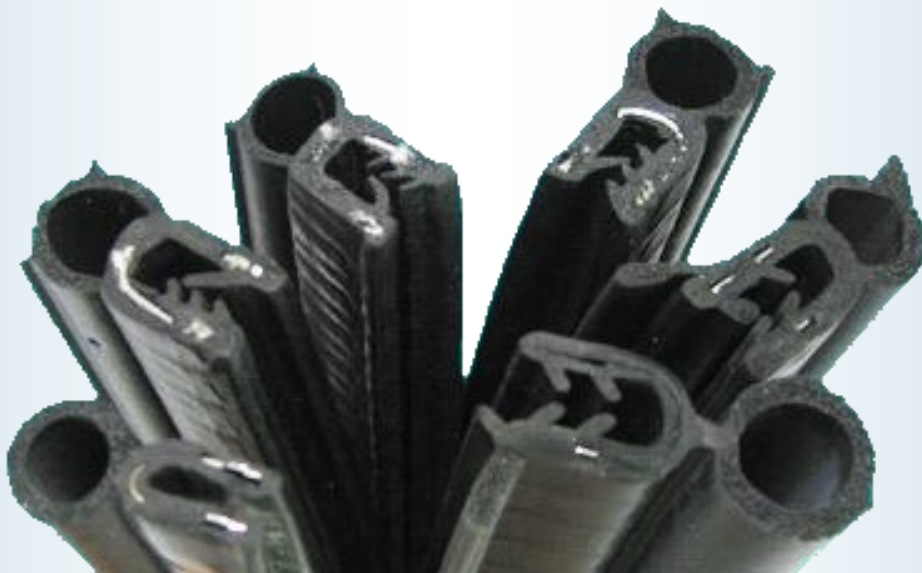

# TSEC2018 Product Range

Our range of standard edge trims, seals and extrusions.  
New products are being added all the time and we will always  
have more products available.

# U channel

Soft Flexible trim, usually EPDM rubber with no metal inserts

TSEC1638

EXTRA THICK WALLS AND  
DOMED TOP

TSEC1536

TSEC1A

TSEC1449

TSEC049

# Square Channel Rubber

Soft Flexible trim, usually EPDM rubber with no metal inserts

**FITS 5 - 6.5mm  
MATERIAL**

TSEC70-6

TSEC668

Fits upto 9mm

TSEC1701