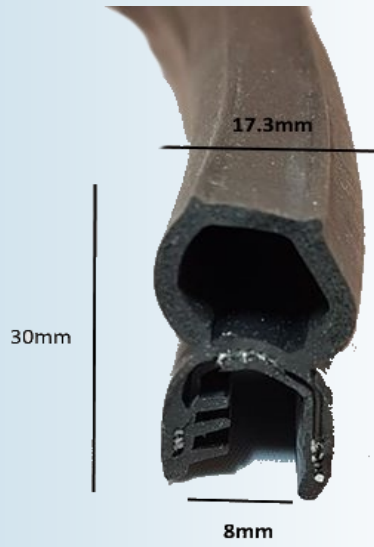

Top Bubble / Boot Seals

Self Gripping With Metal Inserts

TSEC872