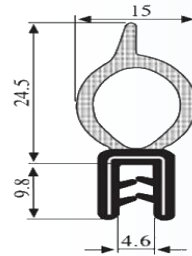

Top Bubble / Boot Seals

Self Gripping With Metal Inserts

TSEC112000100