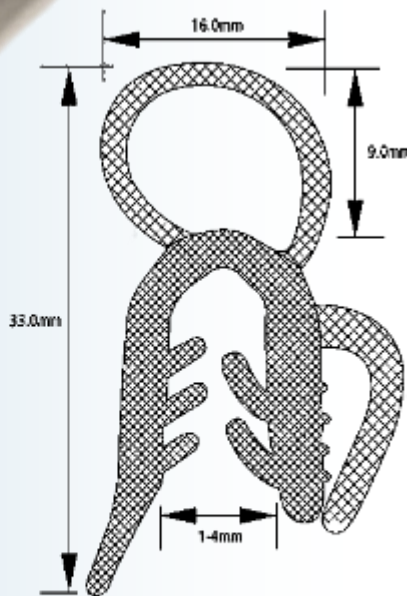

## Self Gripping With Metal Inserts

**TSEC2172**

**TSEC2177**

**TSEC3000003700**

**TSEC039**

**TSEC-N800 Colour Range**

The TSEC-N800 Coloured range of PVC knock on trims, will fit up to 9mm panel width. Metal insert hidden within a PVC coating allows for easy fitting. Colours are vibrant and clean with a real bright red and deep blue. Top quality trim.

# Side Seals / Door Seals

TSEC2289

Flocked window Channel  
Used In MK1/MK2 Mini  
etc. Fits 4.75-6mm Glass

T-Section Rubber  
Dome top, EPDM  
Excellent weather  
and chemical

TSEC1566

VW T4 Rear Barn  
Door Seal.  
1990-2004