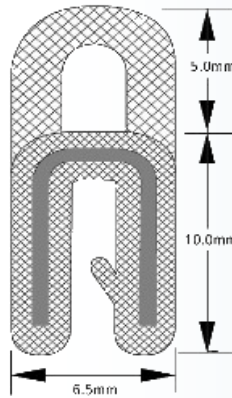

# Square Channel Rubber

Soft Flexible trim, usually EPDM rubber with no metal inserts

**FITS 5 - 6.5mm  
MATERIAL**

TSEC70-6

TSEC668

Fits upto 9mm

TSEC1701

## Self Gripping With Metal Inserts

**TSEC872**

**TSEC112000100**

**TSEC036**

**TSEC2406**

**TSEC2380**

**TSEC2192**

# PVC Edge Trims

## Self Gripping With Metal Inserts

**TSEC2172**

**TSEC2177**

**TSEC3000003700**

**TSEC039**

**TSEC-N800 Colour Range**

The TSEC-N800 Coloured range of PVC knock on trims, will fit up to 9mm panel width. Metal insert hidden within a PVC coating allows for easy fitting. Colours are vibrant and clean with a real bright red and deep blue. Top quality trim.