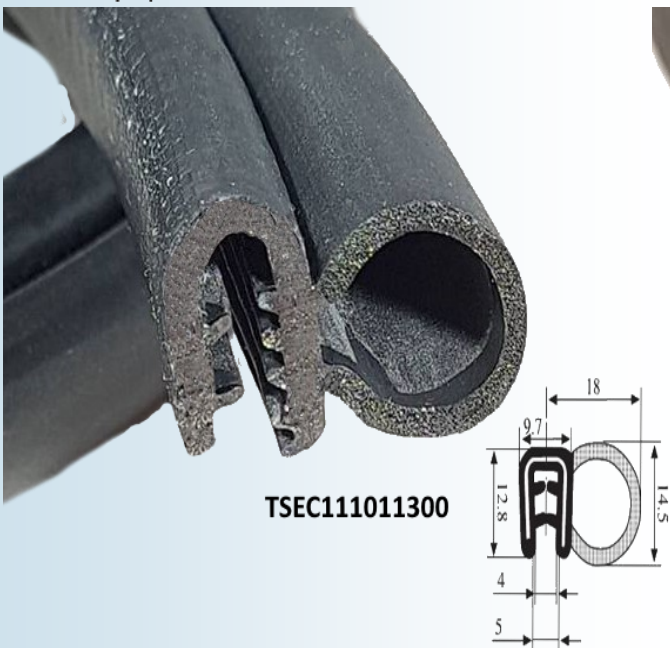

Side Seals / Door Seals