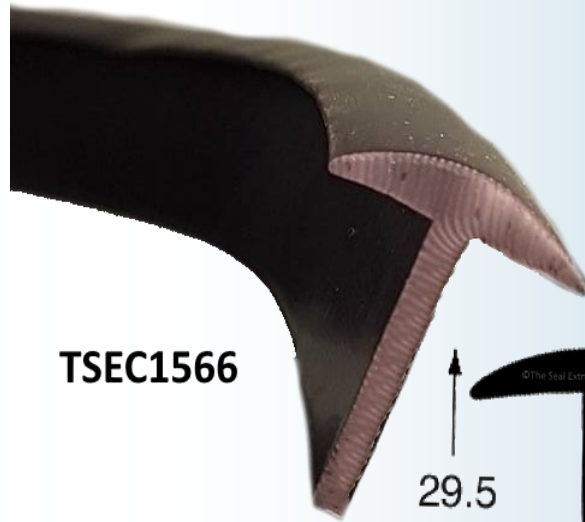

## Self Gripping With Metal Inserts

**TSEC2172**

**TSEC2177**

**TSEC3000003700**

**TSEC039**

**TSEC-N800 Colour Range**

The TSEC-N800 Coloured range of PVC knock on trims, will fit up to 9mm panel width. Metal insert hidden within a PVC coating allows for easy fitting. Colours are vibrant and clean with a real bright red and deep blue. Top quality trim.

# Side Seals / Door Seals

TSEC2289

Flocked window Channel  
Used In MK1/MK2 Mini  
etc. Fits 4.75-6mm Glass

T-Section Rubber  
Dome top, EPDM  
Excellent weather  
and chemical

TSEC1566

VW T4 Rear Barn  
Door Seal.  
1990-2004