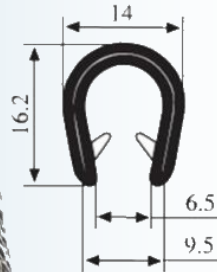

# PVC Edge Trims

## Self Gripping With Metal Inserts

**TSEC2172**

**TSEC2177**

**TSEC3000003700**

**TSEC039**

**TSEC-N800 Colour Range**

The TSEC-N800 Coloured range of PVC knock on trims, will fit up to 9mm panel width. Metal insert hidden within a PVC coating allows for easy fitting. Colours are vibrant and clean with a real bright red and deep blue. Top quality trim.