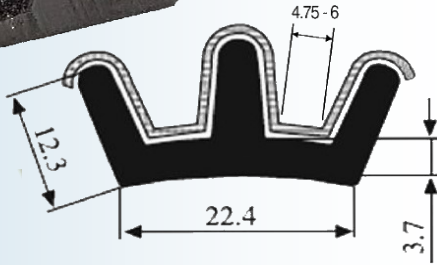

## Self Gripping With Metal Inserts

**TSEC2172**

**TSEC2177**

**TSEC3000003700**

**TSEC039**

**TSEC-N800 Colour Range**

The TSEC-N800 Coloured range of PVC knock on trims, will fit up to 9mm panel width. Metal insert hidden within a PVC coating allows for easy fitting. Colours are vibrant and clean with a real bright red and deep blue. Top quality trim.

# Side Seals / Door Seals

TSEC2289

Flocked window Channel  
Used In MK1/MK2 Mini  
etc. Fits 4.75-6mm Glass

T-Section Rubber  
Dome top, EPDM  
Excellent weather  
and chemical

TSEC1566

VW T4 Rear Barn  
Door Seal.  
1990-2004