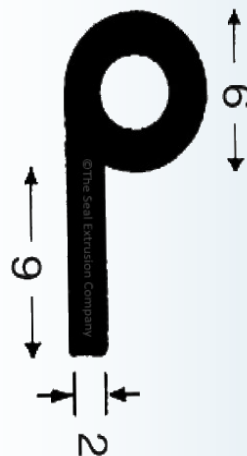

# Square Channel Rubber

Soft Flexible trim, usually EPDM rubber with no metal inserts

**FITS 5 - 6.5mm  
MATERIAL**

TSEC70-6

TSEC668

Fits upto 9mm

TSEC1701

# Mixed EPDM Extrusions

Soft Flexible trim, usually EPDM rubber with no metal inserts

TSEC1217

TSEC1505

TSEC567

TSEC1606

TSEC106

# Top Bubble / Boot Seals