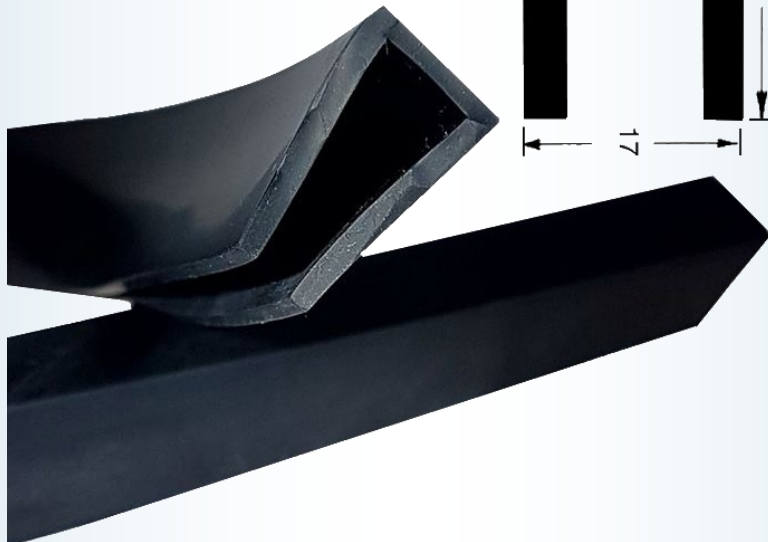

# Square Channel Rubber

Soft Flexible trim, usually EPDM rubber with no metal inserts

**FITS 5 - 6.5mm  
MATERIAL**

TSEC70-6

TSEC668

Fits upto 9mm

TSEC1701

# Mixed EPDM Extrusions

Soft Flexible trim, usually EPDM rubber with no metal inserts

TSEC1217

TSEC1505

TSEC567

TSEC1606

TSEC106