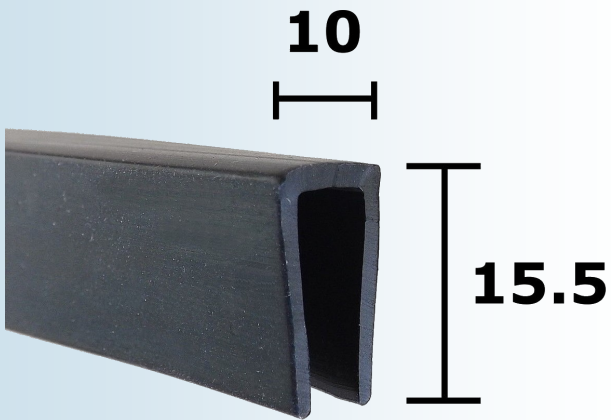

# TSEC2018 Product Range

Our range of standard edge trims, seals and extrusions.  
New products are being added all the time and we will always  
have more products available.

# U channel

Soft Flexible trim, usually EPDM rubber with no metal inserts

TSEC1638

EXTRA THICK WALLS AND  
DOMED TOP

TSEC1536

TSEC1A

TSEC1449

TSEC049

# Square Channel Rubber

Soft Flexible trim, usually EPDM rubber with no metal inserts

**FITS 5 - 6.5mm  
MATERIAL**

TSEC70-6

TSEC668

Fits upto 9mm

TSEC1701