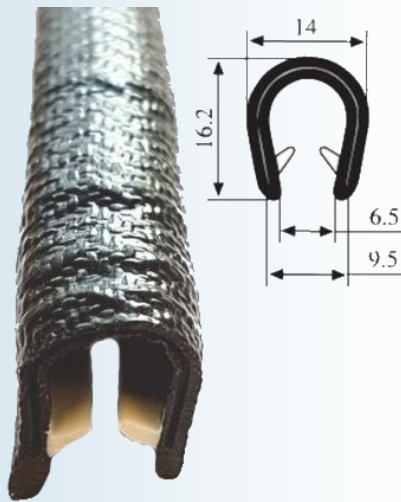

# Square Channel Rubber

Soft Flexible trim, usually EPDM rubber with no metal inserts

**FITS 5 - 6.5mm  
MATERIAL**

TSEC70-6

TSEC668

Fits upto 9mm

TSEC1701

## Self Gripping With Metal Inserts

**TSEC872**

**TSEC112000100**

**TSEC036**

**TSEC2406**

**TSEC2380**

**TSEC2192**

# PVC Edge Trims

## Self Gripping With Metal Inserts

**TSEC2172**

**TSEC2177**

**TSEC3000003700**

**TSEC039**

**TSEC-N800 Colour Range**

The TSEC-N800 Coloured range of PVC knock on trims, will fit up to 9mm panel width. Metal insert hidden within a PVC coating allows for easy fitting. Colours are vibrant and clean with a real bright red and deep blue. Top quality trim.