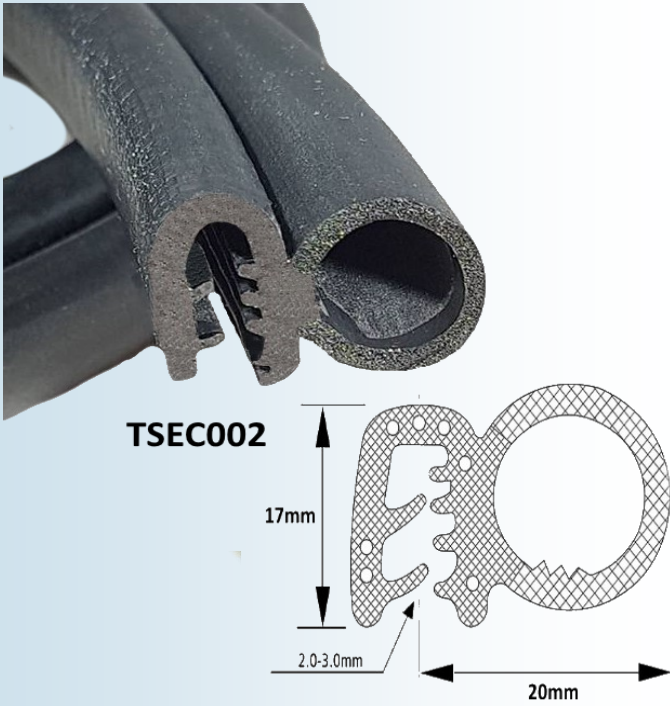

# PVC Edge Trims

## Self Gripping With Metal Inserts

**TSEC2172**

**TSEC2177**

**TSEC3000003700**

**TSEC039**

**TSEC-N800 Colour Range**

The TSEC-N800 Coloured range of PVC knock on trims, will fit up to 9mm panel width. Metal insert hidden within a PVC coating allows for easy fitting. Colours are vibrant and clean with a real bright red and deep blue. Top quality trim.

# Side Seals / Door Seals

TSEC2289

Flocked window Channel  
Used In MK1/MK2 Mini  
etc. Fits 4.75-6mm Glass

T-Section Rubber  
Dome top, EPDM  
Excellent weather  
and chemical

TSEC1566

VW T4 Rear Barn  
Door Seal.  
1990-2004