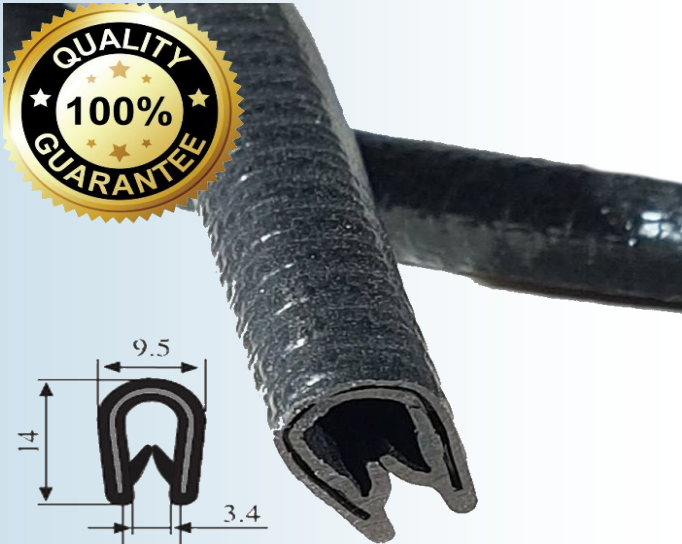

# Top Bubble / Boot Seals

## Self Gripping With Metal Inserts

**TSEC872**

**TSEC112000100**

**TSEC036**

**TSEC2406**

**TSEC2380**

**TSEC2192**

# PVC Edge Trims

## Self Gripping With Metal Inserts

**TSEC2172**

**TSEC2177**

**TSEC3000003700**

**TSEC039**

**TSEC-N800 Colour Range**

The TSEC-N800 Coloured range of PVC knock on trims, will fit up to 9mm panel width. Metal insert hidden within a PVC coating allows for easy fitting. Colours are vibrant and clean with a real bright red and deep blue. Top quality trim.