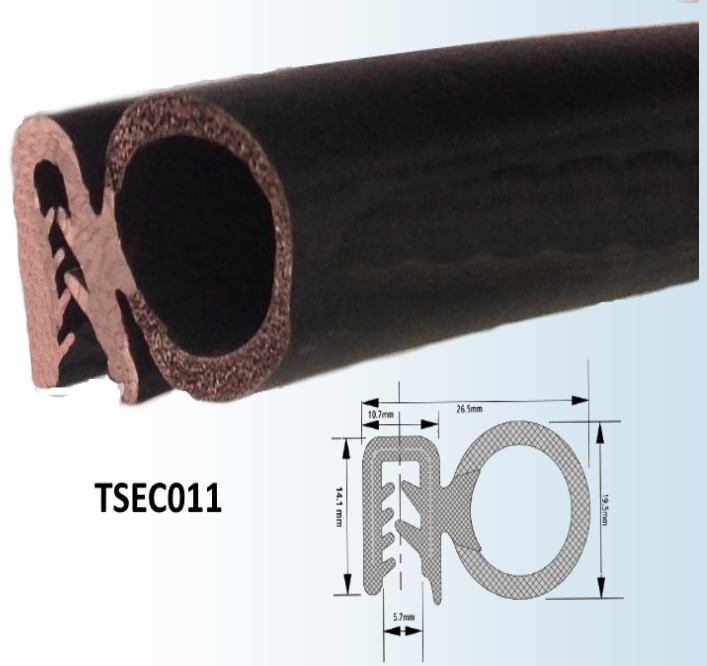

Side Seals / Door Seals