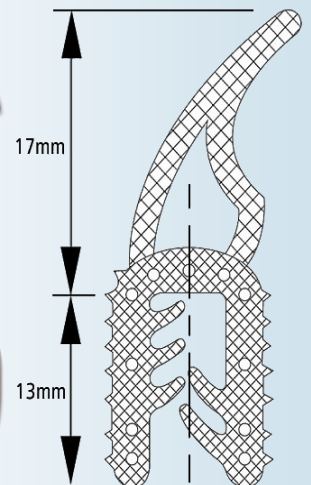

# Square Channel Rubber

Soft Flexible trim, usually EPDM rubber with no metal inserts

**FITS 5 - 6.5mm  
MATERIAL**

TSEC70-6

TSEC668

Fits upto 9mm

TSEC1701

# Top Bubble / Boot Seals

## Self Gripping With Metal Inserts

**TSEC872**

**TSEC112000100**

**TSEC036**

**TSEC2406**

**TSEC2380**

**TSEC2192**

# PVC Edge Trims