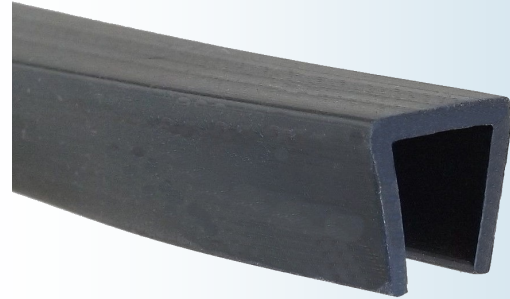

# U channel

Soft Flexible trim, usually EPDM rubber with no metal inserts

TSEC1638

EXTRA THICK WALLS AND  
DOMED TOP

TSEC1536

TSEC1A

TSEC1449

TSEC049

TSEC1B

TSEC1490

# Square Channel Rubber

Soft Flexible trim, usually EPDM rubber with no metal inserts

**FITS 5 - 6.5mm  
MATERIAL**

TSEC70-6

TSEC668

Fits upto 9mm

TSEC1701

# Mixed EPDM Extrusions

Soft Flexible trim, usually EPDM rubber with no metal inserts

TSEC1217

TSEC1505

TSEC567

TSEC1606

TSEC106