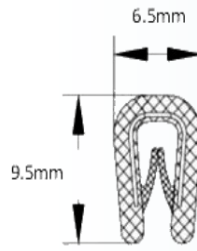

# Square Channel Rubber

Soft Flexible trim, usually EPDM rubber with no metal inserts

**FITS 5 - 6.5mm  
MATERIAL**

TSEC70-6

TSEC668

Fits upto 9mm

TSEC1701

## Self Gripping With Metal Inserts

**TSEC872**

**TSEC112000100**

**TSEC036**

**TSEC2406**

**TSEC2380**

**TSEC2192**

# PVC Edge Trims

## Self Gripping With Metal Inserts

**TSEC2172**

**TSEC2177**

**TSEC3000003700**

**TSEC039**

**TSEC-N800 Colour Range**

The TSEC-N800 Coloured range of PVC knock on trims, will fit up to 9mm panel width. Metal insert hidden within a PVC coating allows for easy fitting. Colours are vibrant and clean with a real bright red and deep blue. Top quality trim.