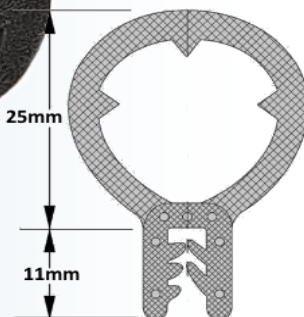

# Square Channel Rubber

Soft Flexible trim, usually EPDM rubber with no metal inserts

**FITS 5 - 6.5mm  
MATERIAL**

TSEC70-6

TSEC668

Fits upto 9mm

TSEC1701

## Self Gripping With Metal Inserts

**TSEC872**

**TSEC112000100**

**TSEC036**

**TSEC2406**

**TSEC2380**

**TSEC2192**

## Self Gripping With Metal Inserts

**TSEC2172**

**TSEC2177**

**TSEC3000003700**

**TSEC039**

**TSEC-N800 Colour Range**

The TSEC-N800 Coloured range of PVC knock on trims, will fit up to 9mm panel width. Metal insert hidden within a PVC coating allows for easy fitting. Colours are vibrant and clean with a real bright red and deep blue. Top quality trim.