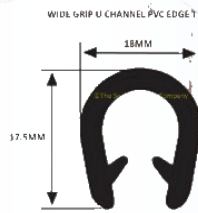

## Self Gripping With Metal Inserts

**TSEC2172**

**TSEC2177**

**TSEC3000003700**

**TSEC039**

**TSEC-N800 Colour Range**

The TSEC-N800 Coloured range of PVC knock on trims, will fit up to 9mm panel width. Metal insert hidden within a PVC coating allows for easy fitting. Colours are vibrant and clean with a real bright red and deep blue. Top quality trim.

# Side Seals / Door Seals

TSEC2289

Flocked window Channel  
Used In MK1/MK2 Mini  
etc. Fits 4.75-6mm Glass

T-Section Rubber  
Dome top, EPDM  
Excellent weather  
and chemical

TSEC1566

VW T4 Rear Barn  
Door Seal.  
1990-2004