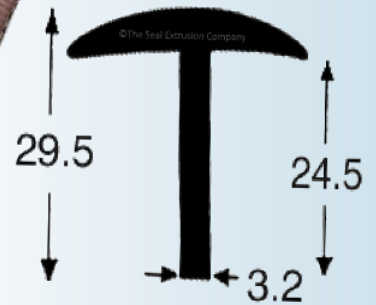

# Side Seals / Door Seals

TSEC2289

Flocked window Channel  
Used In MK1/MK2 Mini  
etc. Fits 4.75-6mm Glass

T-Section Rubber  
Dome top, EPDM  
Excellent weather  
and chemical

TSEC1566

VW T4 Rear Barn  
Door Seal.  
1990-2004