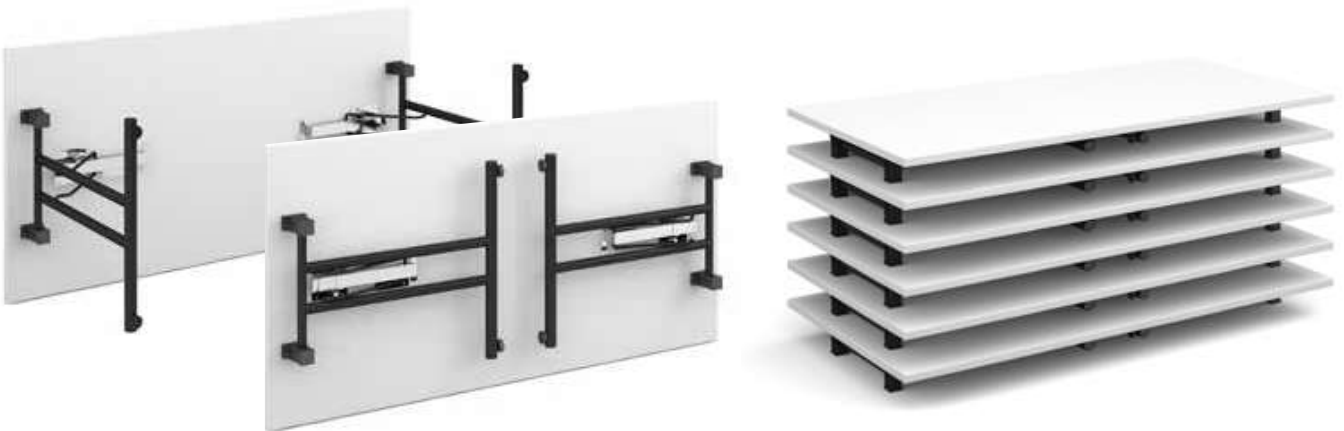

Black frame (K)

Chrome frame (C)

Silver frame (S)

White frame (WH)

Beech (B)

Oak (O)

White (WH)

Please add frame finish followed by table top colour when ordering e.g. SFL1600 with Black frame and White top = SFL1600-K-WH