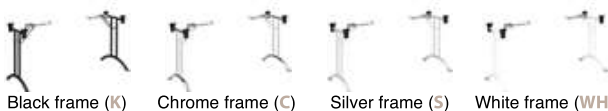

CHROME (C)

SILVER (S)

WHITE (WH)

Curved Folding Leg - Meeting Room Tables

Rectangular Folding Leg Tables

CODE	W	D	H	RRP
CFL1200	1200	800	725	£346
CFL1400	1400	800	725	£358
CFL1600	1600	800	725	£372
CFL1800	1800	800	725	£419

- Rectangular tables 800mm deep with folding tubular curved frame
- Folding frame for easy handling and storage when not in use

Semi-Circular Folding Leg Table

CODE	W	D	H	RRP
CFL1600S	1600	800	725	£418

- Semi-circular tables 800mm deep with folding tubular curved frame
- Modular tables for multiple configurations with steel frame and legs

Curved Folding Leg Mechanism

Black frame (K) Chrome frame (C) Silver frame (S) White frame (WH)

Beech (B) Oak (O) White (WH)

Please add frame finish followed by table top colour when ordering e.g. CFL1600 with Silver frame and Oak top = CFL1600-S-O