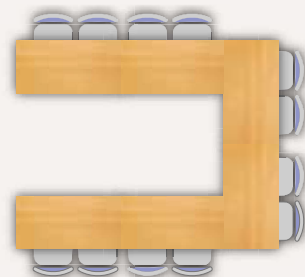

CODE	COLOUR	RRP
TVLOCK	Black	£31

- Easy to fit table top linking mechanism with a quick release mechanism
- Use when creating table configurations to ensure the table tops are level

Meeting Room Tables - Configurations

Seating Guide

2 x rectangular
2 x semi-circular

2 x semi-circular

1 x rectangular
2 x semi-circular

2 x rectangular
1 x semi-circular

4 x rectangular

6 x rectangular