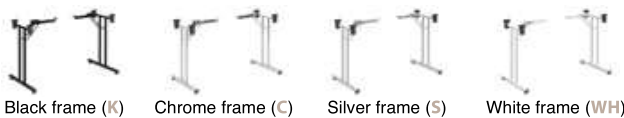

SILVER (S)

WHITE (WH)

Straight Folding Leg - Meeting Room Tables

Rectangular Folding Leg Tables

CODE	W	D	H	RRP
SFL1200	1200	800	725	£346
SFL1400	1400	800	725	£358
SFL1600	1600	800	725	£372
SFL1800	1800	800	725	£419

- Rectangular tables 800mm deep with folding tubular legs
- Folding frame for easy handling and storage when not in use

Semi-Circular Folding Leg Table

CODE	W	D	H	RRP
SFL1600S	1600	800	725	£418

- Semi-circular tables 800mm deep with folding tubular straight frame
- Modular tables for multiple configurations with steel frame and legs

Straight Folding Legs Storage

Black frame (K)

Chrome frame (C)

Silver frame (S)

White frame (WH)

Beech (B)

Oak (O)

White (WH)