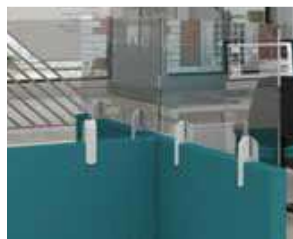

Screen toppers are an add-on to existing desktop screens for increased protection