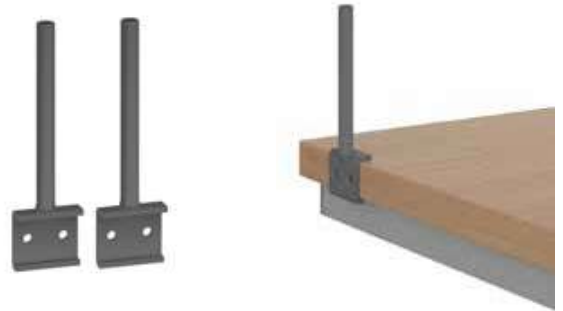

Desk Return Brackets

CODE	DESCRIPTION	RRP
ESRB	Return bracket (pair)	£22

- Used to attach desks to return sides of desks
- For use on all non-aluminium fabric desk screens