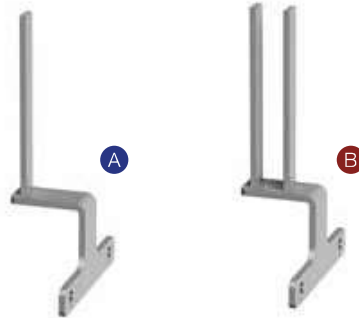

## Aluminium Frame Screen Brackets

**AFSBK**

**AGSBK**

CODE	DESCRIPTION	RRP
<b>AFSBK</b>	For fabric screens	<b>£42</b>
<b>AGSBK</b>	For glazed screens	<b>£53</b>

- Clamps to standard desktops
- Used on single desks or runs of single desks

## Adapt & Fuze Back-To-Back Desk Brackets

**EDELSB**

**EDILSB**

CODE	DESCRIPTION	RRP
<b>EDELSB</b>	End bracket	<b>£30</b>
<b>EDILSB</b>	Intermediate bracket	<b>£37</b>

- Bolts directly to under frame of desk
- Used on Adapt and Fuze bench desks