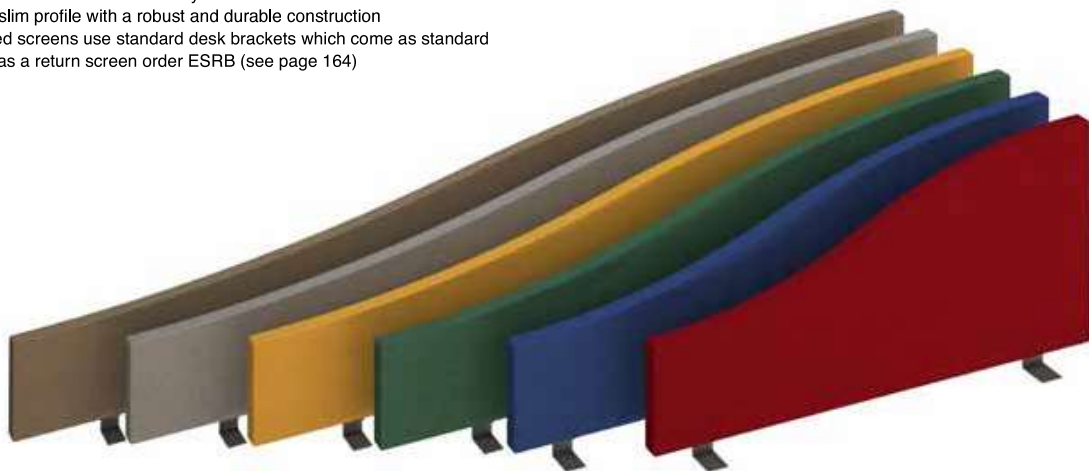

Please add fabric colour when ordering
eg: ES1800W in Charcoal = ES1800W-C

----- Stocked -----

----- MTO Bands A,B,C -----