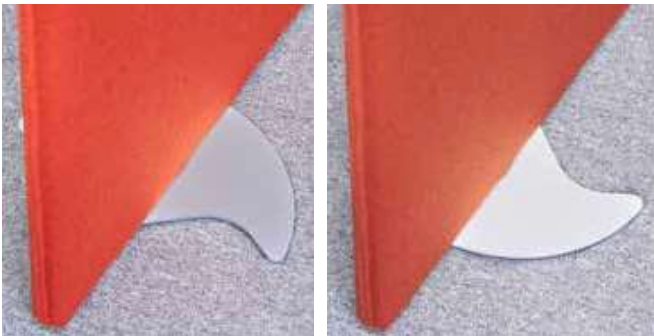

Designer Screen Feet

VFT1-SL

VFT1-WH

CODE	Description	RRP
VFT1	Screen feet (pair)	£55

- For use with Vibe floor standing screens
- Designer screen feet for floor standing screens