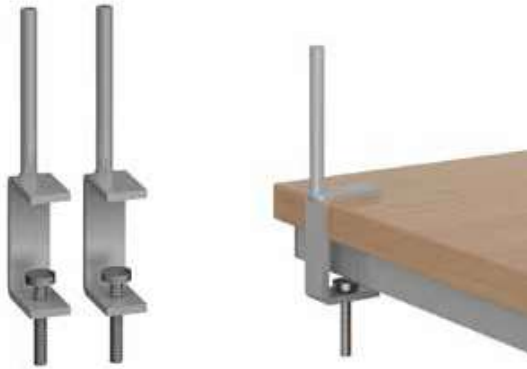

## Universal Desktop Screen Brackets

CODE	DESCRIPTION	RRP
<b>UNSCBR</b>	Universal bracket (pair)	<b>£24</b>

- Clamps between 15mm-50mm desktops
- For use on all non-aluminium fabric desk screens