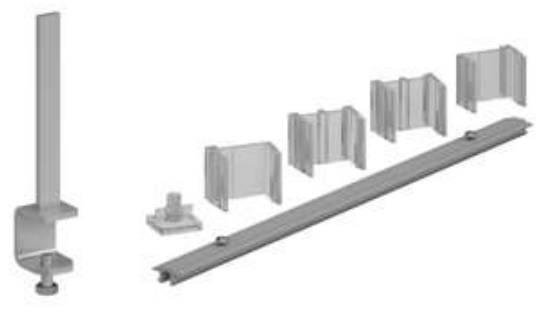

Aluminium Frame Return Screen Brackets for Mid Runs

SBKT50

SA-LINK-KIT

CODE	DESCRIPTION	RRP
SBKT50	Screen mid run brackets	£25
SA-LINK-KIT	Screen linking kit	£25

- SBKT50 - Front mounting screen bracket
- SA-LINK-KIT - Rear mounting screen connector to rear desktop screens

Please add finish when ordering eg.
AFSBK in silver = **AFSBK-S**
(Aluminium frame screen brackets only)