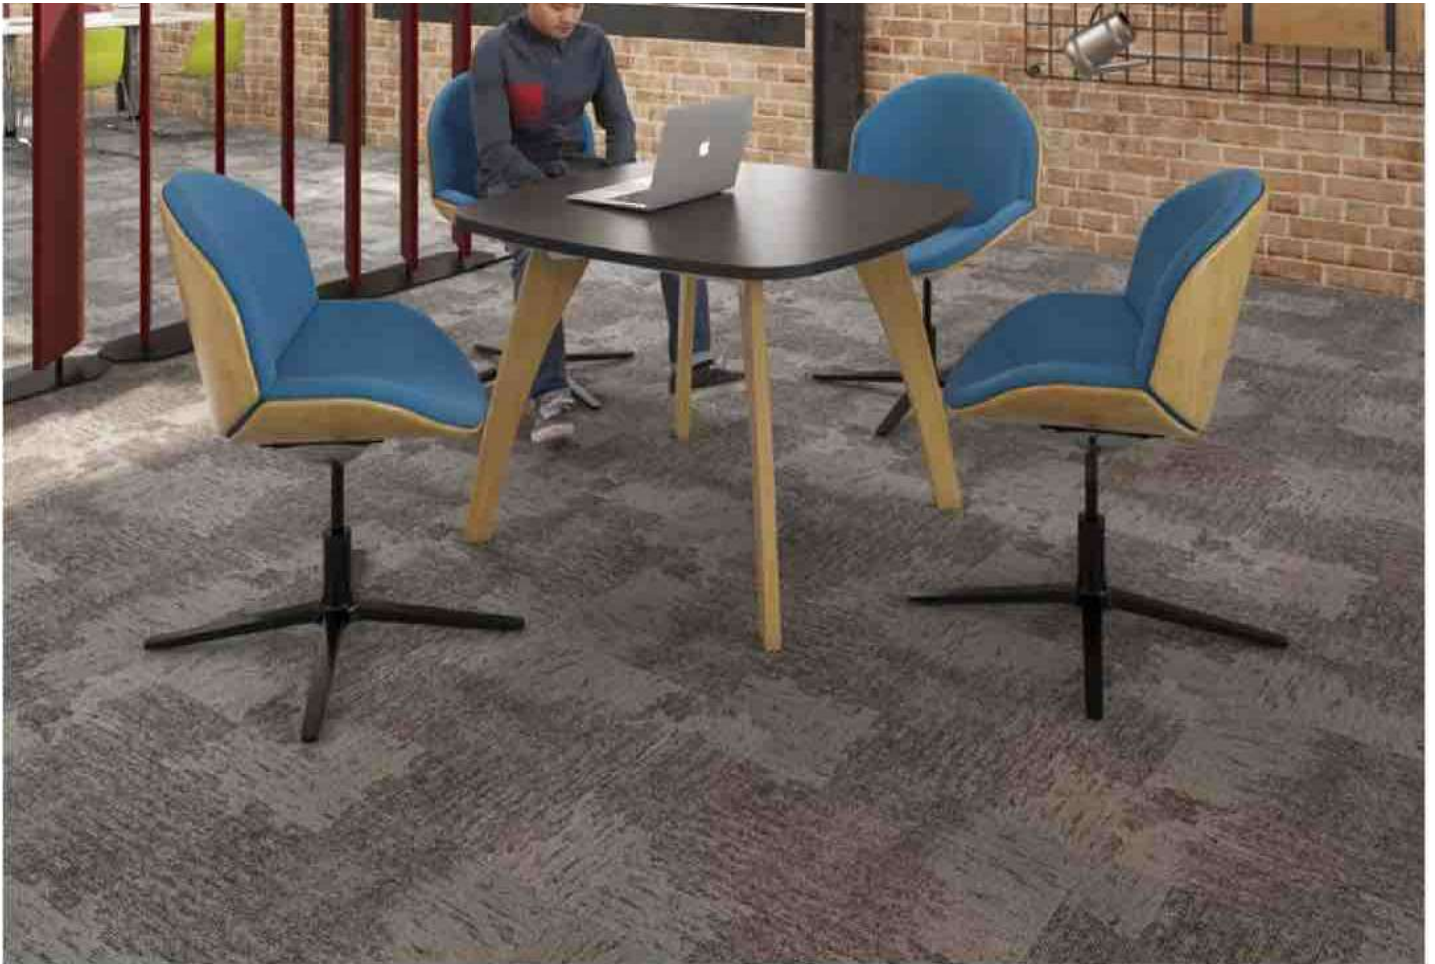

Soft Seating

The graceful curves and refined shape of the Twist & Shout chairs offer a welcoming place to work casually and comfortably. The chic frame design provides a contoured platform that supports sophistication, a welcoming seat and two expressive back shapes that both combine the pleasure of a warm embrace with a versatility suitable for any office environment. The 3 base styles and tablet arm option also make them ideal for classrooms, common areas, and meeting rooms.