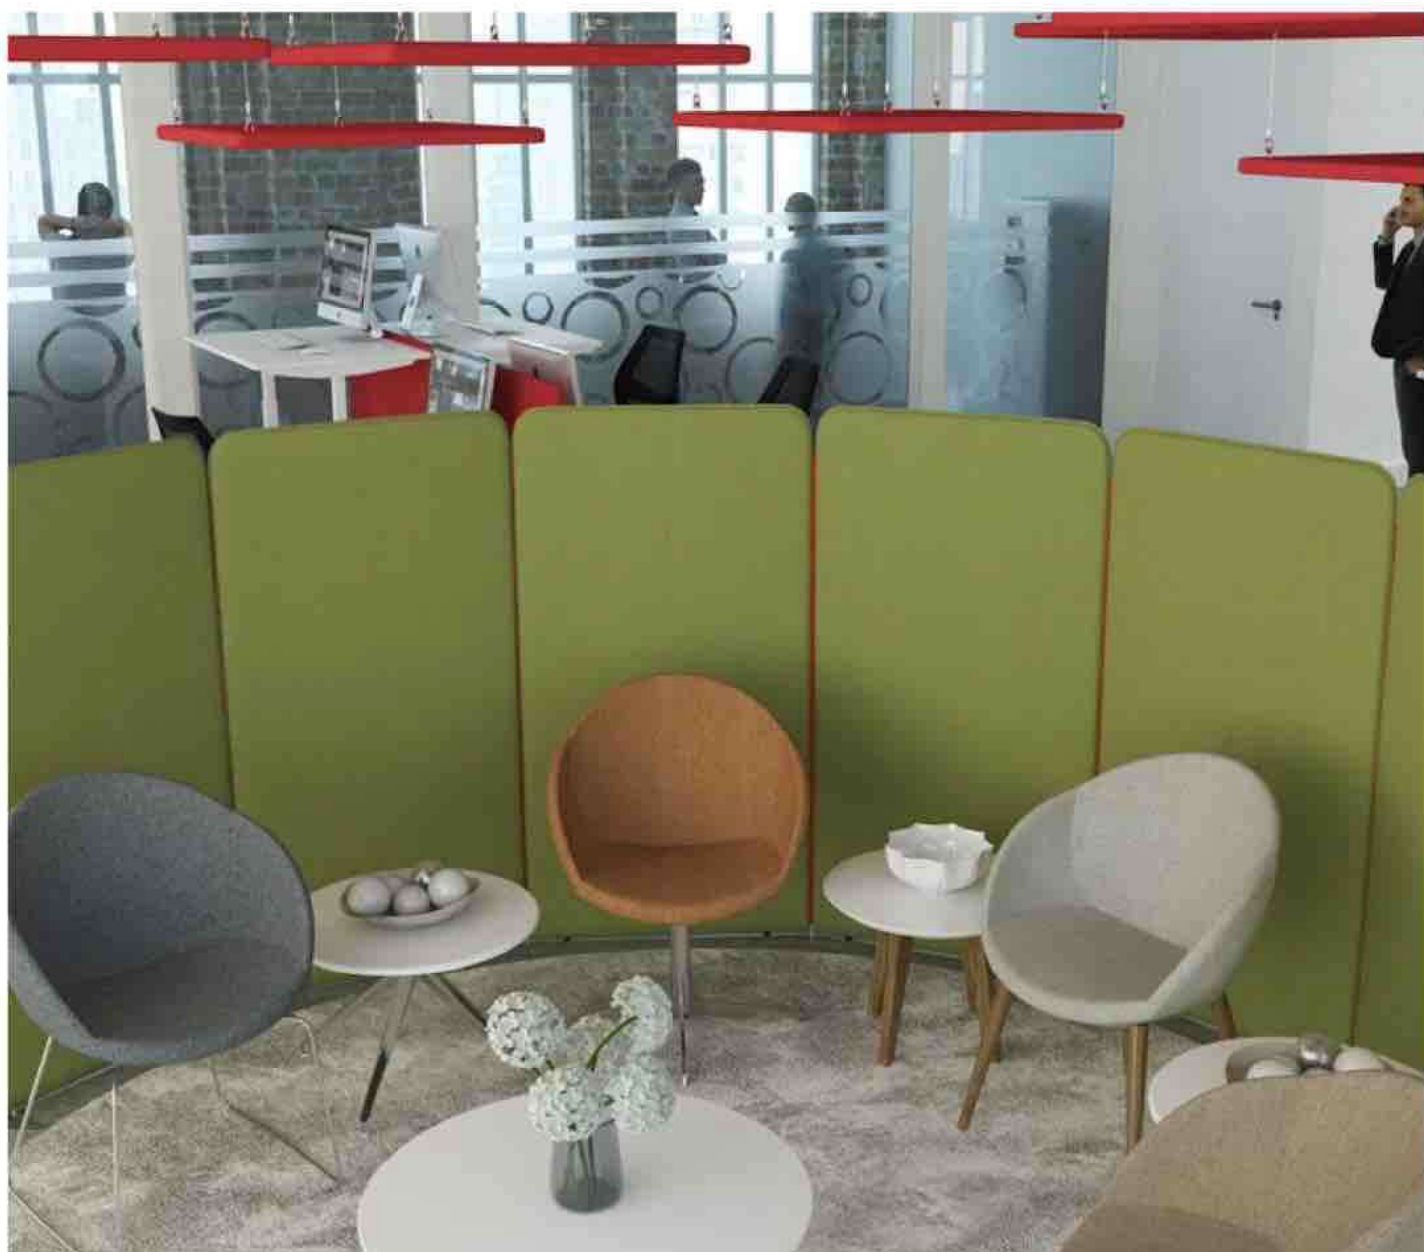

A	B	C	D	E	F
£1150	£1200	£1250	£1300	£1350	£1450

gas lift, tilt mechanism and writing tablet

Width 700 • Depth 760 • Height 850

Fabric bands

A	B	C	D	E	F
£1150	£1200	£1250	£1300	£1350	£1450

JOSS

chic appeal seating

Single seater with polished chrome sled frame

Width 830 • Depth 620 • Height 830

Fabric bands

A	B	C	D	E	F
£640	£690	£740	£790	£890	£990

Contemporary, inviting design with the choice of 5 frame styles.
 Purposefully designed with deep-foamed seat and sculpted back and arms.
 Offers a relaxing and comfortable seating solution for employees and visitors.
 Make any work area look contemporary, vibrant and chic.