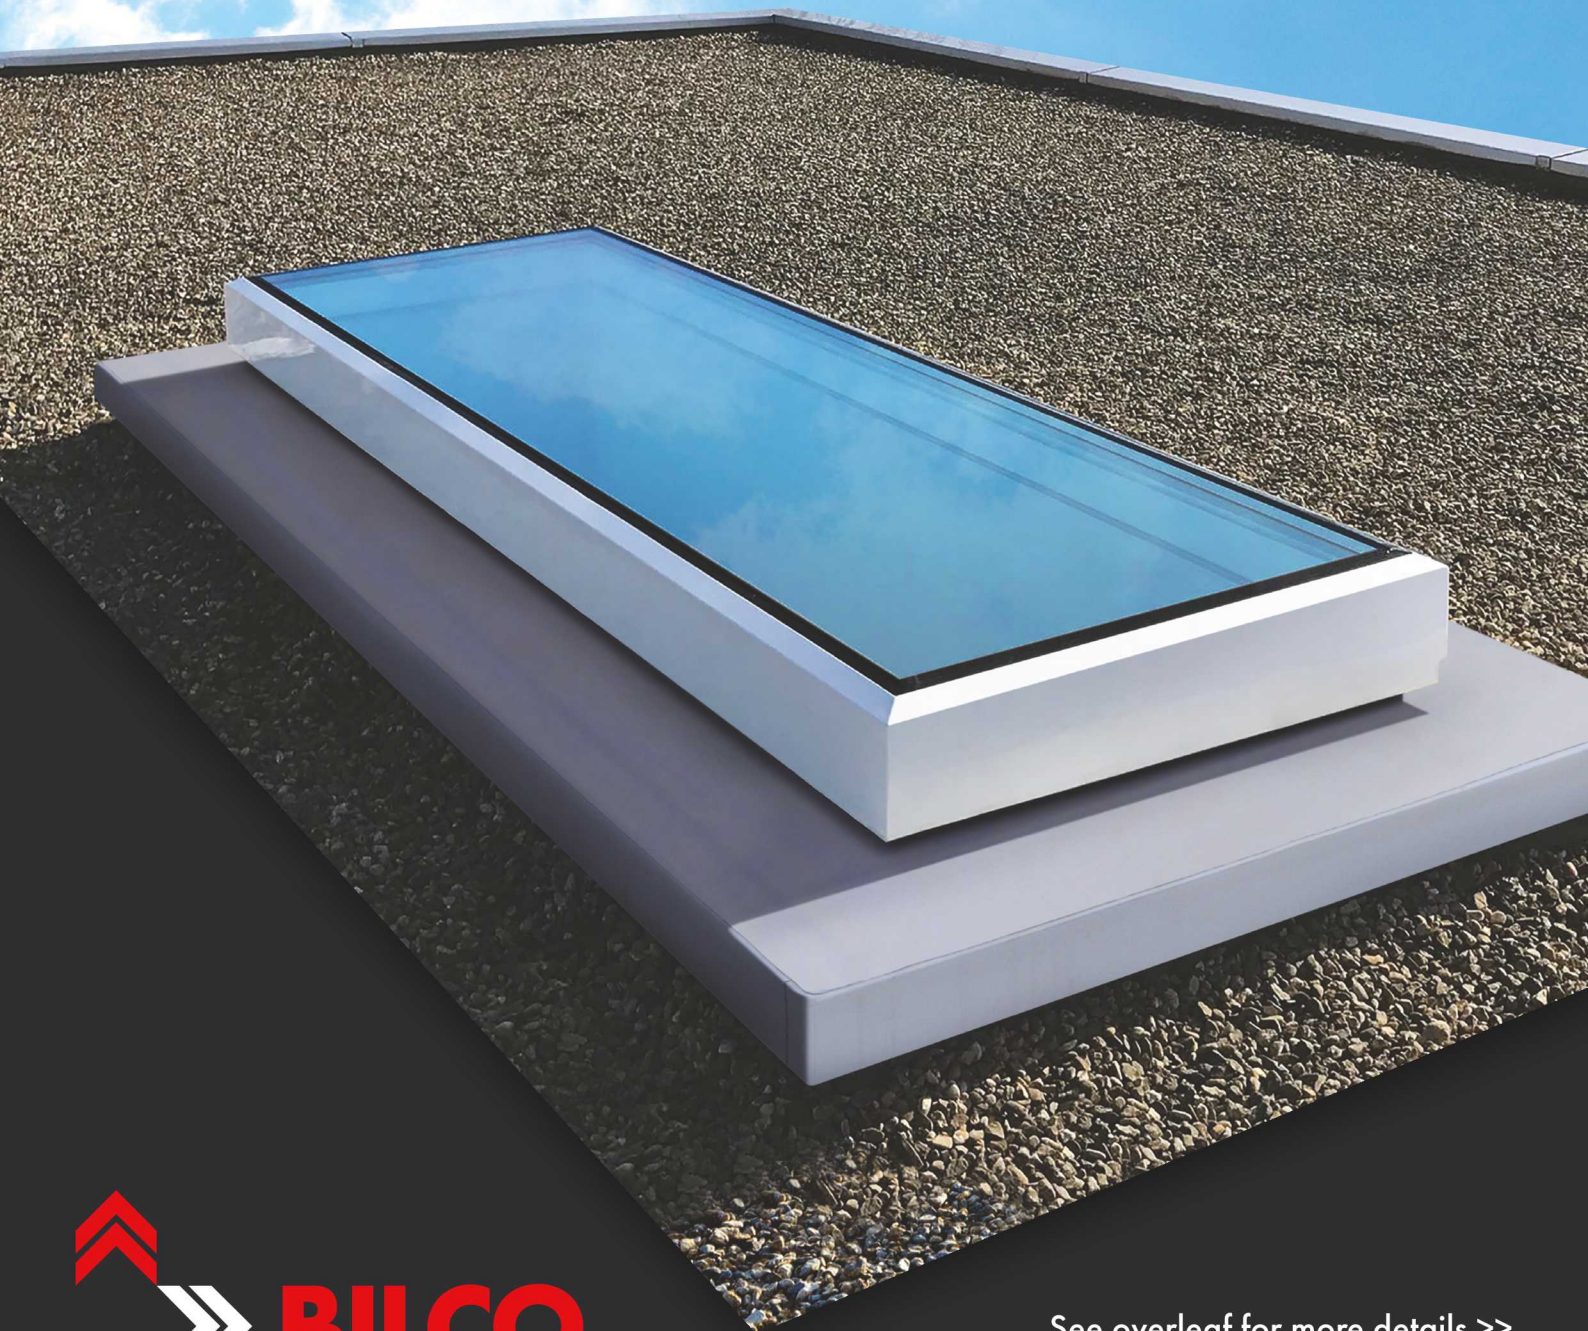

INTRODUCING THE

NEW

SKY Flatglass

from **BILCO**

A smoke vent, roof access hatch and rooflight...
THREE SOLUTIONS IN ONE

BILCO

ROOF ACCESS

See overleaf for more details >>

SKY Flatglass Key Features:

- » A CE-marked smoke ventilator with a flat glass top
- » Meets the requirements of building regulations document B and tested to EN12101-2
- » The sliding cover provides a stylish, functional approach to natural smoke ventilation
- » Can be used for roof access with a fixed ladder
- » Allows natural daylight into a room, stairwell or corridor
- » Ideal in exposed areas where a hinged opening is impractical

Technical Information

Model:	SKY-Flatglass-1MF
Size:	1000 x 1500mm
Overall Dimensions:	1300 x 1800mm
Free Vent Area:	1.01m ²
Weight:	190kg
Upstand Height:	250mm
Colour:	<ul style="list-style-type: none">» Glass: Clear finish» PVC Profiles: White» Metal Profiles: White powder coating» Upstand: White
Air Leakage:	PASS according to EN 1873: 2014 (air leakage less than 1.5m ³ /m ² h or 0.5m ³ /hm, at pressure up to 150 Pa)
U-value:	1.26 W/m ² K
Glass Type:	<ul style="list-style-type: none">» Toughened outside» Aluminium spacer (space filled with argon 90%)» Laminated LOW-E inside
Glass Fire Reaction:	A1 according to EN 13501 - 1
Impact Resistance:	<ul style="list-style-type: none">» Tested to BS EN 1873:2014 Class SB 1200» Resistance to large soft body impact» Test impact energy: 1200 Joules
Operation:	24V DC battery-backed control system
Warranty:	<ul style="list-style-type: none">» 10 years for the glass» 2 years for the entire product (including the actuator)

SKY-Flatglass-SSF can be specified to special size requirements, contact the office for details.
Available as a powered or manual unit when used as a roof access hatch or roof light.

For more information please visit www.bilcouk.co.uk
or contact the Bilco office on +44 (0) 1284 701 696