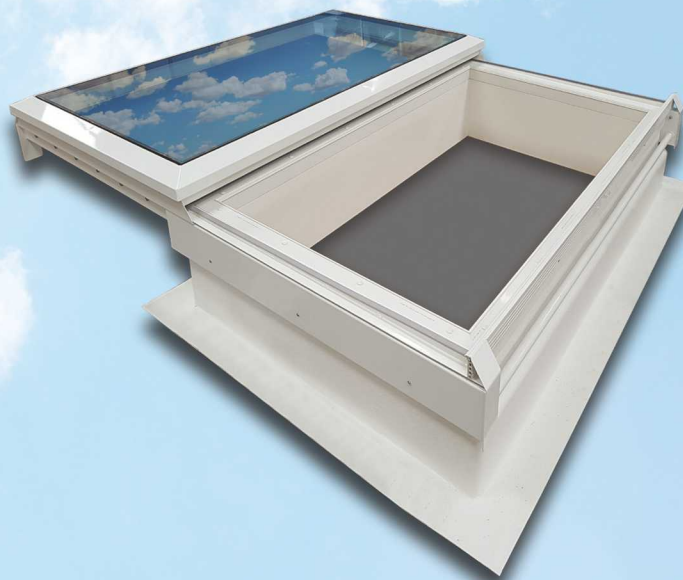

INTRODUCING THE

NEW

SKY Flatglass

from **BILCO**

A smoke vent, roof access hatch and rooflight...
THREE SOLUTIONS IN ONE

BILCO

ROOF ACCESS

See overleaf for more details >>

SKY Flatglass Key Features:

- » A CE-marked smoke ventilator with a flat glass top
- » Meets the requirements of building regulations document B and tested to EN12101-2
- » The sliding cover provides a stylish, functional approach to natural smoke ventilation
- » Can be used for roof access with a fixed ladder
- » Allows natural daylight into a room, stairwell or corridor
- » Ideal in exposed areas where a hinged opening is impractical

Technical Information

Model:	SKY-Flatglass-1MF
Size:	1000 x 1500mm
Overall Dimensions:	1300 x 1800mm
Free Vent Area:	1.01m ²
Weight:	190kg
Upstand Height:	250mm
Colour:	<ul style="list-style-type: none">» Glass: Clear finish» PVC Profiles: White» Metal Profiles: White powder coating» Upstand: White
Air Leakage:	PASS according to EN 1873: 2014 (air leakage less than 1.5m ³ /m ² h or 0.5m ³ /hm, at pressure up to 150 Pa)
U-value:	1.26 W/m ² K
Glass Type:	<ul style="list-style-type: none">» Toughened outside» Aluminium spacer (space filled with argon 90%)» Laminated LOW-E inside
Glass Fire Reaction:	A1 according to EN 13501 - 1
Impact Resistance:	<ul style="list-style-type: none">» Tested to BS EN 1873:2014 Class SB 1200» Resistance to large soft body impact» Test impact energy: 1200 Joules
Operation:	24V DC battery-backed control system
Warranty:	<ul style="list-style-type: none">» 10 years for the glass» 2 years for the entire product (including the actuator)

SKY-Flatglass-SSF can be specified to special size requirements, contact the office for details.
Available as a powered or manual unit when used as a roof access hatch or roof light.

For more information please visit www.bilcouk.co.uk
or contact the Bilco office on +44 (0) 1284 701 696