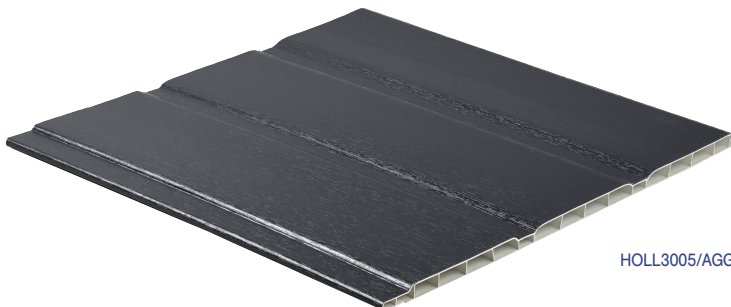

HOLL3005/AGG