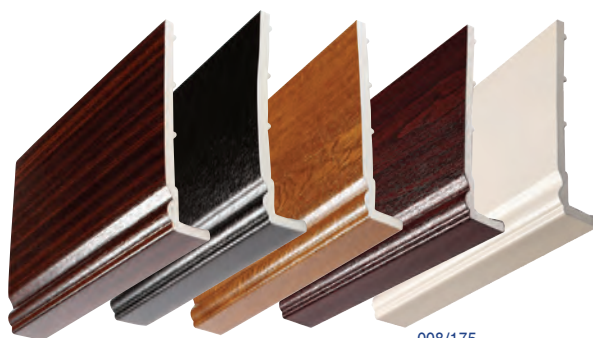

008/Ogee Fascia Boards x 8mm

- → 8mm Ogee fascia board with 35mm return leg
- → Requires a new timber sub-fascia when being used as a fascia board

008/175

Available in the following colours:

Whites: Finish will vary from catalogue, please request a sample.

Product Code	Description	White		Woodgrains					Premiergrain
		Pack Qty	Brilliant White BW	Pack Qty	Mahogany WG	Blackgrain BG	Sherwood SG	Rosewood PG	Creamgrain CRG
008/150	150mm x 8mm	2 x 5m	✓						
008/175	175mm x 8mm	2 x 5m	✓	2 x 5m	✓	✓	✓	✓	✓
008/200	200mm x 8mm	2 x 5m	✓	2 x 5m	✓	✓	✓	✓	✓
008/225	225mm x 8mm	2 x 5m	✓	2 x 5m	✓	✓	✓	✓	✓
008/250	250mm x 8mm	2 x 5m	✓						
008/405	405mm x 8mm (Double End)	2 x 5m	✓	2 x 5m	✓	✓	✓	✓	✓

008/175