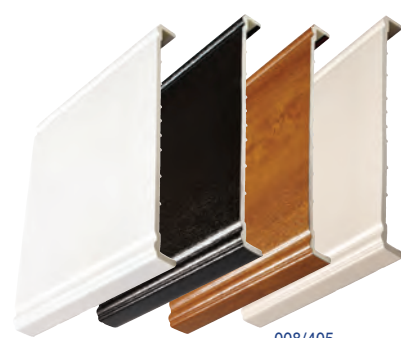

008/Ogee Fascia Boards x 8mm

- → 8mm Ogee fascia board with 35mm return leg
- → Requires a new timber sub-fascia when being used as a fascia board

008/175

Available in the following colours:

Whites: Finish will vary from catalogue, please request a sample.

Product Code	Description	White		Woodgrains					Premiergrain
		Pack Qty	Brilliant White BW	Pack Qty	Mahogany WG	Blackgrain BG	Sherwood SG	Rosewood PG	Creamgrain CRG
008/150	150mm x 8mm	2 x 5m	✓						
008/175	175mm x 8mm	2 x 5m	✓	2 x 5m	✓	✓	✓	✓	✓
008/200	200mm x 8mm	2 x 5m	✓	2 x 5m	✓	✓	✓	✓	✓
008/225	225mm x 8mm	2 x 5m	✓	2 x 5m	✓	✓	✓	✓	✓
008/250	250mm x 8mm	2 x 5m	✓						
008/405	405mm x 8mm (Double End)	2 x 5m	✓	2 x 5m	✓	✓	✓	✓	✓

008/405