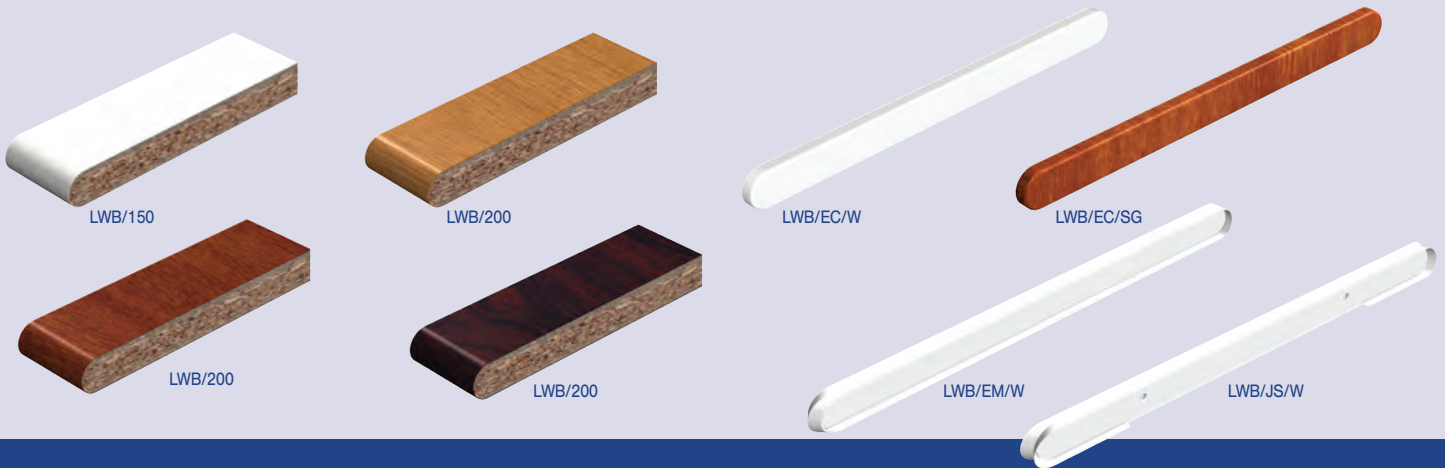

Laminated Windowboards/ 22mm Bullnose

Available in the following colours:

White Sherwood Rosewood Irish Oak

W SG PG IOG

Whites: Finish will vary from catalogue, please request a sample.

Product Code	Description	Pack Qty	White		Woodgrains			Premiergrain
			White W	Pack Qty	Sherwood SG	Rosewood PG	Irish Oak IOG	
LWB/150	150mm Windowboard 5m	1 x 5m	✓					
LWB/200	200mm Windowboard 5m	1 x 5m	✓	1 x 5m	✓	✓	✓	
LWB/225	225mm Windowboard 5m	1 x 5m	✓	1 x 5m	✓	✓	✓	
LWB/250	250mm Windowboard 5m	1 x 5m	✓	1 x 5m	✓	✓	✓	
LWB/300	300mm Windowboard 5m	1 x 5m	✓	1 x 5m	✓	✓	✓	
LWB/600/3.0	600mm Windowboard 3m	1 x 3m	✓	1 x 3m	✓	✓	✓	
LWB/600/4.1	600mm Windowboard 4.1m	1 x 4.1m	✓	1 x 4.1m	✓	✓		