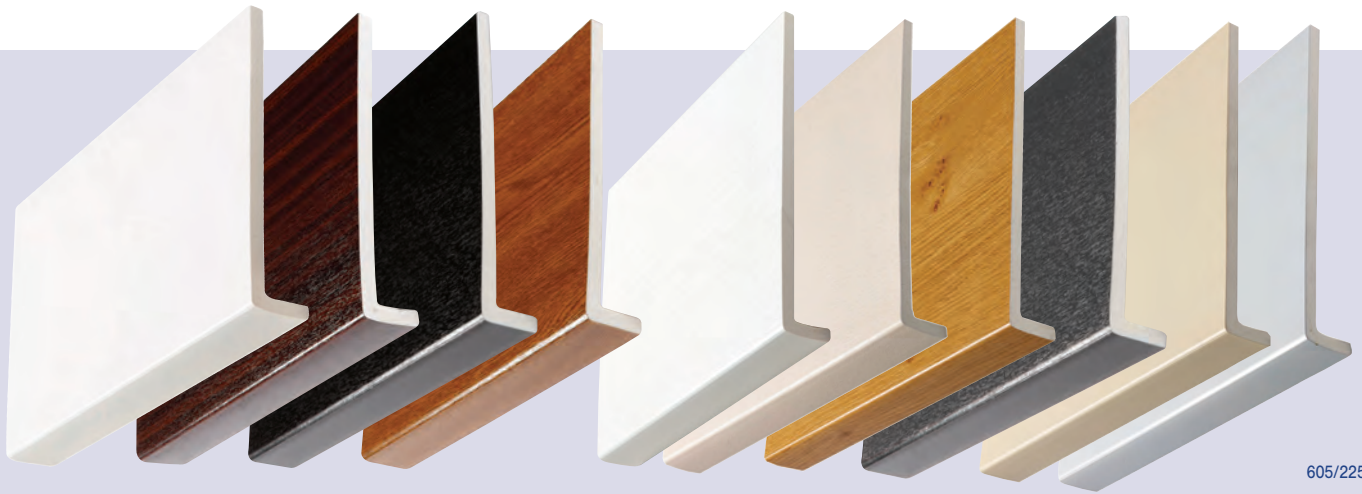

605/Reveal Liner - Fascia Capping Boards x 9mm

605/225

Available in the following colours: