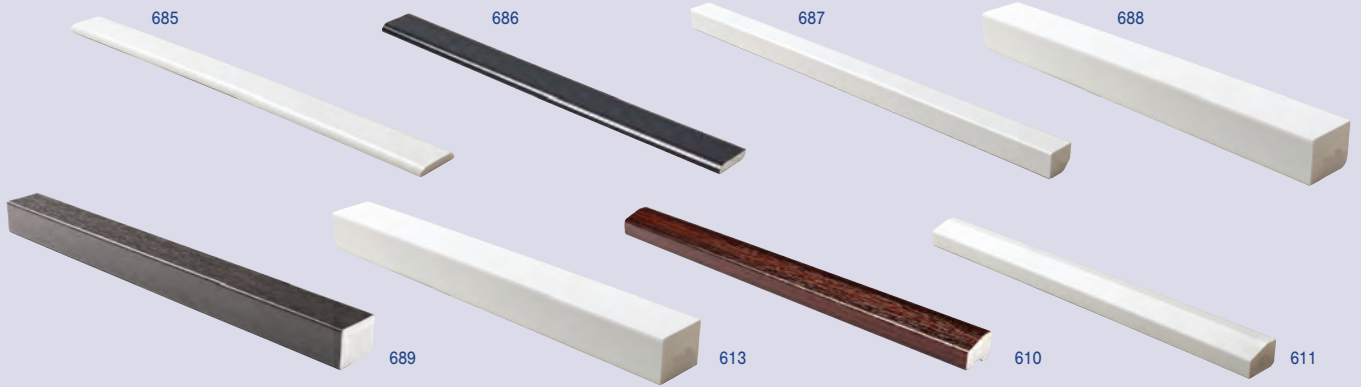

Trims/Window Finishing Trims