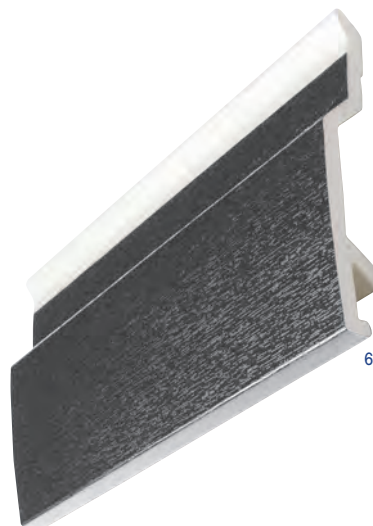

671/100/AGG