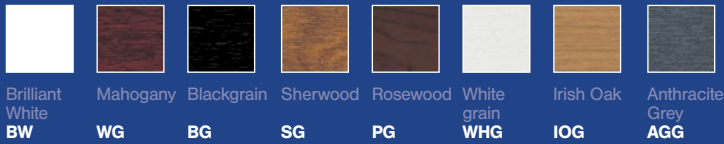

Flat Back/ Architraves x 5.5mm

712/045

712/065

712/095

Available in the following colours:

Whites: Finish will vary from catalogue, please request a sample.

Product Code	Description	Pack Qty	← White →	← Woodgrains →					← Premiergrain →				← Smoothgrain →		
			Brilliant White BW	Pack Qty	Mahogany WG	Blackgrain BG	Sherwood SG	Rosewood PG	Whitegrain WHG	Creamgrain CRG	Irish Oak IOG	Anthracite Grey AGG	Anthracite Smooth Grey ASG	Smooth Slate Grey SSG	
712/045	45mm x 5.5mm: Flat Back	10 x 5m	✓	4 x 5m	✓	✓	✓	✓	✓	✓	✓	✓	✓	✓	✓
712/065	65mm x 5.5mm: Flat Back	10 x 5m	✓	4 x 5m	✓	✓	✓	✓	✓	✓	✓	✓	✓	✓	✓
712/095	95mm x 5.5mm: Flat Back	10 x 5m	✓	4 x 5m	✓	✓	✓	✓	✓	✓	✓	✓	✓	✓	✓

Ridge Back/Architraves x 7mm

723/040

723/100

Available in the following colour:

Brilliant
White
BW

Whites: Finish will vary from catalogue, please request a sample.

Product Code	Description	White	
		Pack Qty	Brilliant White BW
723/040	40mm x 7mm: Ridge Back Pencil Round	10 x 5m	✓
723/060	60mm x 7mm: Ridge Back Pencil Round	10 x 5m	✓
723/100	100mm x 7mm: Ridge Back Pencil Round	10 x 5m	✓

Ogee/Architraves x 18mm

Available in the following colours:

Whites: Finish will vary from catalogue, please request a sample.

Product Code	Description	Pack Qty	White	Woodgrains					Premiergrain		
			Brilliant White BW	Mahogany WG	Blackgrain BG	Sherwood SG	Rosewood PG	Whitegrain WHG	Irish Oak IOG	Anthracite Grey AGG	
733/070/5.3	70mm x 18mm Ogee 5.3m Long	5 x 5.3m	✓	✓*	✓	✓	✓	✓	✓*	✓*	✓
733/125	125mm x 18mm Ogee	5 x 5m	✓	✓	✓	✓	✓	✓	✓	✓	✓