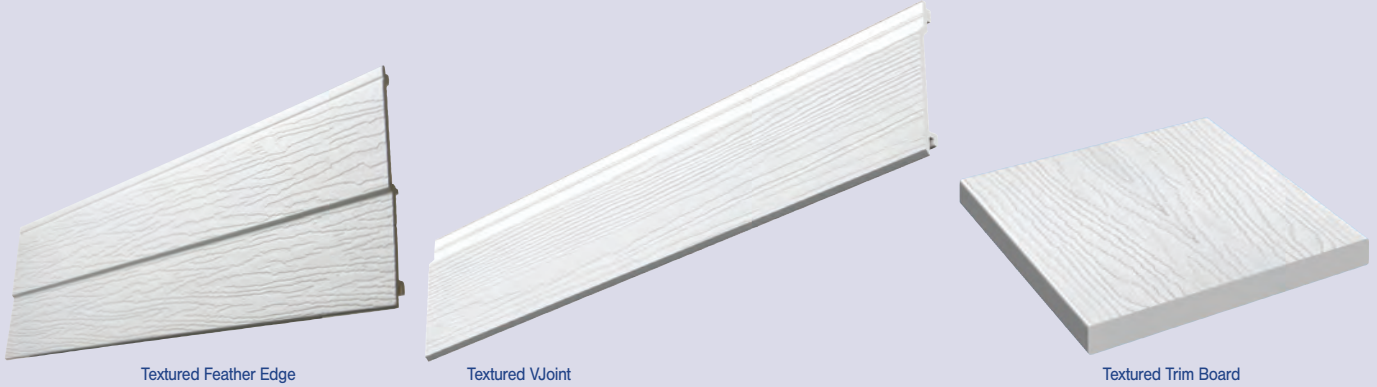

Kavex Range/Textured Cladding