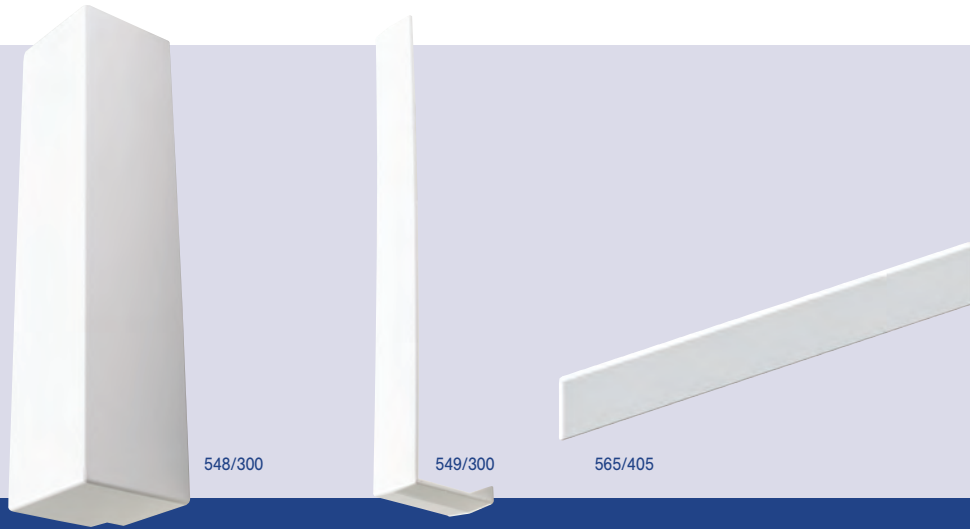

505/ Accessories - Reveal Liner - Long Leg x 8mm

Available in the following colour:

Brilliant
White
BW

Whites: Finish will vary from catalogue, please request a sample.

← White →

Product Code	Description	Pack Qty	Brilliant White BW
548/300	300mm x 60mm Long Leg Ext Corner	10	✓
549/300	300mm x 30mm Long Leg Cover	10	✓
565/405	405mm x 44mm Long Leg End Cap	10	✓