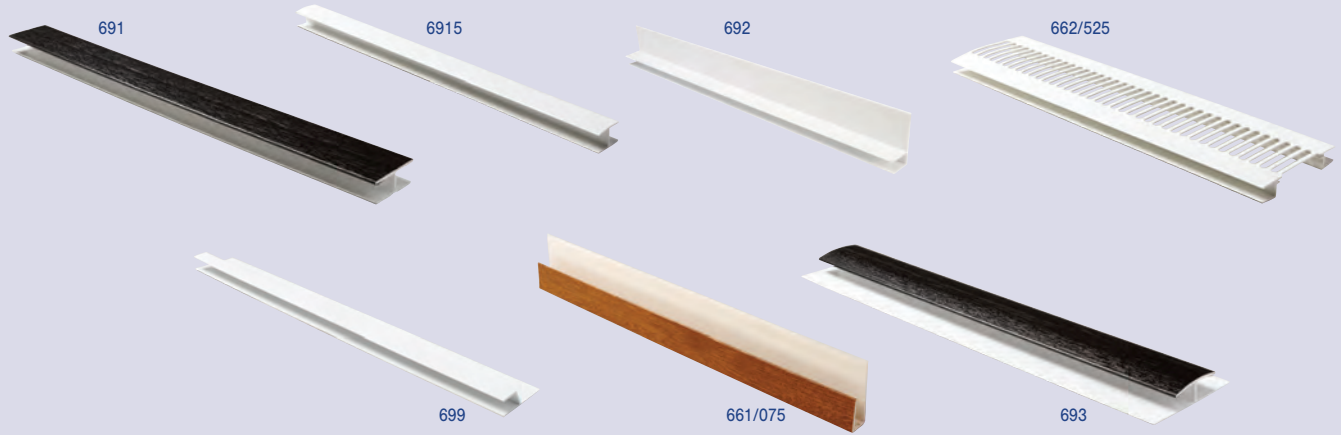

General Purpose/Accessories - Soffit and General Purpose Board