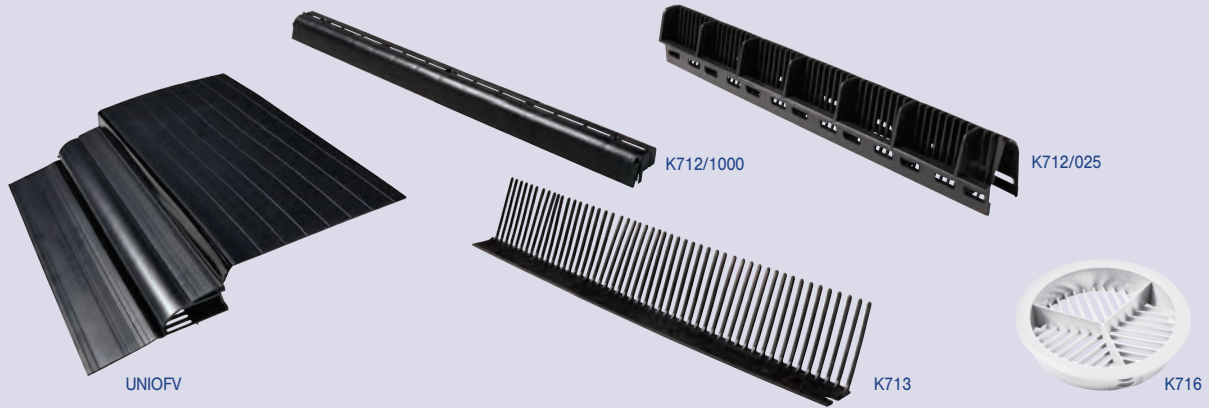

Eaves Protection

Eaves Products, Ventilation and Eaves Protection Systems

Available in the following colours:

White

Black

W

No Ref

Whites: Finish will vary from catalogue, please request a sample.

Product Code	Description	← White →		← Colours →	
		Pack Qty	White W	Pack Qty	Black No Ref
UNIOFV	Over Fascia Vent and Eaves Protector 2m x 10mm Venting			6 x 2m	✓
K712/1000	K Shield Over Fascia Ventilation Strip (10mm air gap)			25 x 1m	✓
K712/025	K.Shield Over Fascia Ventilation Strip (25mm air gap)			5 x 1m	✓
K713	K.Shield Bird Comb Filler			50 x 1m	✓
K716	Circular Soffit Vent	50	✓