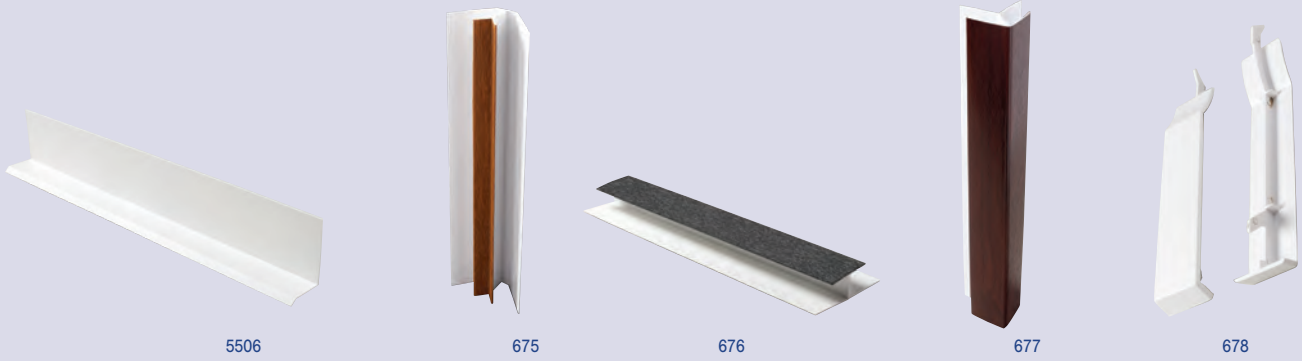

Please note that 670 and 671 ranges can be used as interlocking soffit boards

671/100/AGG

Cladding/ Accessories - 670 and 671 Range

Available in the following colours:

Whites: Finish will vary from catalogue, please request a sample.