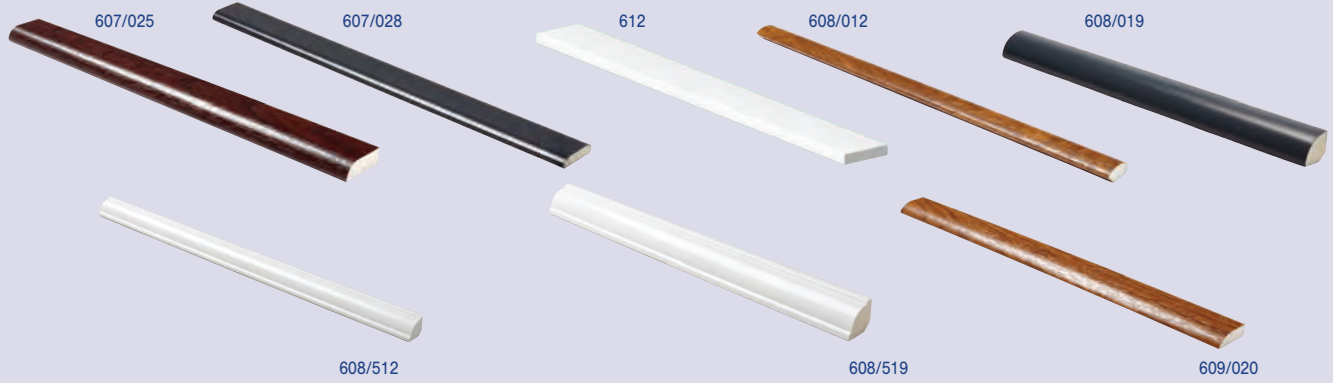

Trims/Window Finishing Trims