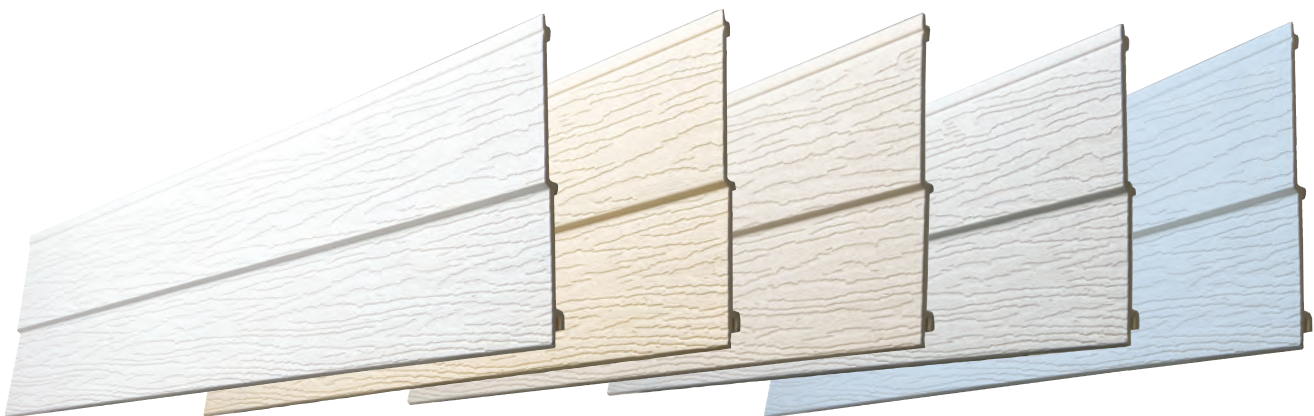

Whites: Finish will vary from catalogue, please request a sample.

Product Code	Description	Pack Qty	Available in following colours				
			White W	Sand 1015	Cream 9001	Light Grey 7035	Light Blue X002
DFE/270	270mm Double Textured Feather Edge Cladding	4 x 5m	✓*	✓*	✓*	✓*	✓*
SVE/150	150mm Textured V Joint Cladding	5 x 5m	✓*	✓*	✓*	✓*	✓*
TEXTRIM/100	100mm x 9mm Textured Trim	5 x 5m	✓*				

* **Made To Order** Up to three week lead time. Minimum order quantity may apply.