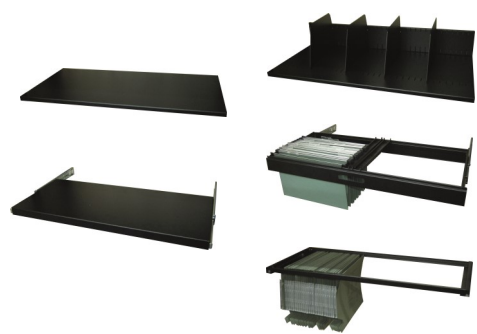

Diamond Office Furniture Limited
TOTAL WORKSPACE SOLUTIONS

Please note: All prices are exclusive of VAT

CUPBOARDS AND BOOKCASES

Tambour cupboards

Product code	doors	ittings	sizes	Price
CON-STDH	2 Tambour doors	Supplied empty	1000 x 525 x 725	£282.00
CON-ST08	2 Tambour doors	Supplied empty	1000 x 525 x 847	£328.00
CON-ST12	2 Tambour doors	Supplied empty	1000 x 525 x 1252	£357.00
CON-ST16	2 Tambour doors	Supplied empty	1000 x 525 x 1657	£455.00
CON-ST20	2 Tambour doors	Supplied empty	1000 x 525 x 2062	£508.00

Door cupboards

CON-DDDH	2 Doors	Supplied empty	1000 x 525 x 725	£194.00
CON-DD08	2 Doors	Supplied empty	1000 x 525 x 847	£233.00
CON-DD12	2 Doors	Supplied empty	1000 x 525 x 1252	£241.00
CON-DD16	2 Doors	Supplied empty	1000 x 525 x 1657	£296.00
CON-DD20	2 Doors	Supplied empty	1000 x 525 x 2062	£338.00

Bookcases

CON-BCDH	Open	Supplied 1 adjustable shelf	1000 x 350 x 725	£109.00
CON-BC08	Open	Supplied 1 fixed shelf	1000 x 350 x 847	£117.00
CON-BC12	Open	Supplied 2 fixed shelves	1000 x 350 x 1252	£124.00
CON-BC16	Open	Supplied 3 fixed shelves	1000 x 350 x 1657	£156.00
CON-BC20	Open	Supplied 4 fixed shelves	1000 x 350 x 2062	£175.00