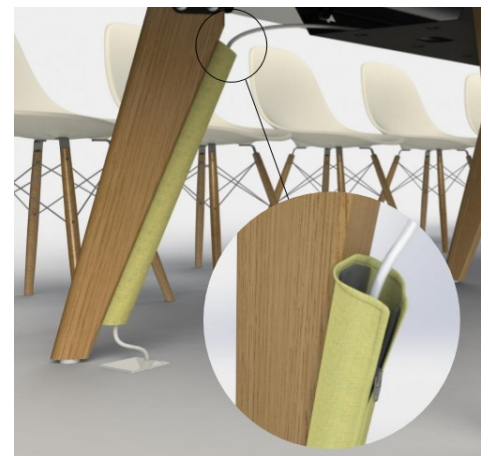

CABLE MANAGEMENT

CABLE TRAYS

Fixed

		Single (S)	Double (D)
HAL-FCT10	1000mm long cable tray	£58.00	£74.00
HAL-FCT1214	1200mm cable tray also fits 1400 workstation	£58.00	£74.00
HAL-FCT1618	1600mm cable tray also fits 1800 workstation	£58.00	£74.00
HAL-FCT20	2000mm cable tray	£64.00	£84.00

For Sliding tops

HAL-SCT10	1000mm long cable tray	£42.00	£55.00
HAL-SCT1214	1200mm cable tray also fits 1400 workstation	£42.00	£55.00
HAL-SCT1618	1600mm cable tray also fits 1800 workstation	£42.00	£55.00
HAL-SCT20	2000mm cable tray	£48.00	£65.00

Cable risers

HAL-CRI	Cable riser to fit on centre leg	£85.00
HAL-CRF	Cable riser free standing	£83.00
HAL-SCT1618	Fabric riser to fit on to back of leg	£55.00