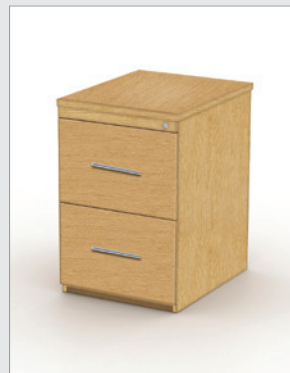

REG-SSFC28	FILING CABINET	2 DRAWER SIDE FILER 800 WIDE	£660.00
REG-SSFC210	FILING CABINET	2 DRAWER SIDE FILER 1000 WIDE	£690.00