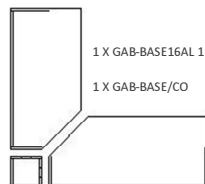

1 X GAB-BASE16AL 1 X GAB-BASE16AR

1 X GAB-BASE/CO

Shaped units

800mm deep units

GAB-BASE16CR	1600mm crescent right hand	£475.00
GAB-BASE16CL	1600mm crescent left hand	£475.00
GAB-BASE18CR	1800mm crescent right hand	£524.00
GAB-BASE18CL	1800mm crescent left hand	£524.00
GAB-BASE10WR	1000mm wave right hand	£307.00
GAB-BASE10WL	1000mm wave left hand	£307.00
GAB-BASE08AR	800mm wide corner cut right hand	£334.00
GAB-BASE08AL	800mm wide corner cut left hand	£334.00
GAB-BASE10AR	1000mm wide corner cut right hand	£345.00
GAB-BASE10AL	1000mm wide corner cut left hand	£345.00
GAB-BASE12AR	1200mm wide corner cut right hand	£358.00
GAB-BASE12AL	1200mm wide corner cut left hand	£358.00
GAB-BASE14AR	1400mm wide corner cut right hand	£370.00
GAB-BASE14AL	1400mm wide corner cut left hand	£370.00
GAB-BASE16AR	1600mm wide corner cut right hand	£382.00
GAB-BASE16AL	1600mm wide corner cut left hand	£382.00
GAB-BASE18AR	1800mm wide corner cut right hand	£394.00
GAB-BASE18AL	1800mm wide corner cut left hand	£394.00
GAB-BASE18AD	1800mm wide both corners cut	£394.00
GAB-BASE/CO	Corner tower 350mm x 350mm	£145.00