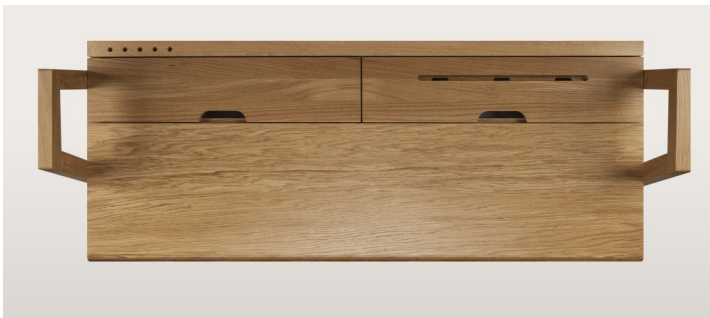

# Home office furniture

Oak and white home office desk

775mm High

600mm Deep

1152mm Long

£457.00+VAT

Price includes delivery and install in Essex and Hertfordshire & London North

**Diamond Office Furniture Limited**  
TOTAL WORKSPACE SOLUTIONS

886mm High

460mm Deep

1220mm Long

£417.00+VAT

Price includes delivery and install in Essex and Hertfordshire & London North

**Diamond Office Furniture Limited**  
TOTAL WORKSPACE SOLUTIONS

Unit 64  
Greenway Business Centre  
Harlow Business Park  
Harlow, Essex  
CM19 5QE