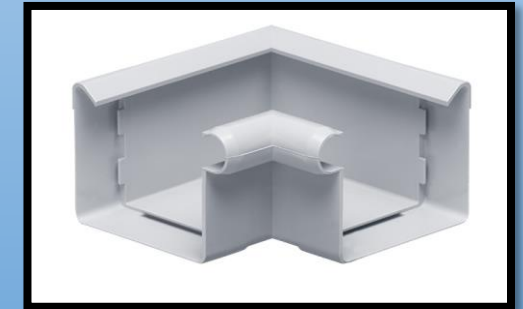

Box gutter 90 degree angle (Inside bead)	10 pieces - 68mm diameter	8 pieces - 83mm diameter	6 pieces - 115mm diameter
Number per pack	1 piece	1 piece	1 piece
Bead height	35mm	180mm	180mm
Order no. White (BA) RAL 9003	84112	x	x
Order no. Grey (BB) RAL 7035	81112	88012	86012
Order no. Brown (BD) RAL 8024	83512	83412	x
Order no, Dark Brown (BC) RAL 8019	96512	x	x