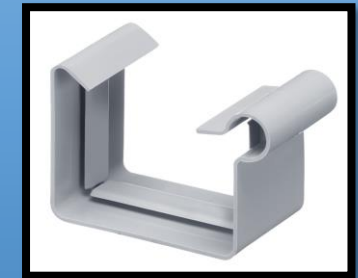

Box gutter jointing piece (for use with glue)	10 pieces - 68mm gutter	8 pieces - 83mm gutter	6 pieces - 115mm gutter
Number per pack	10 pieces	10 pieces	10 pieces
Order no. White (BA) RAL 9003	84119	x	x
Order no. Grey (BB) RAL 7035	81119	88019	86019
Order no. Brown (BD) RAL 8024	83519	83419	x
Order no, Dark Brown (BC) RAL 8019	86519	x	x