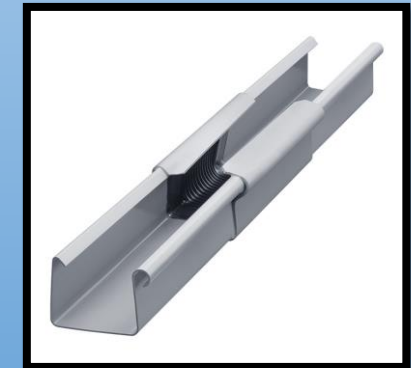

Box gutter jointing piece with gasket (With thermal expansion scale)	10 pieces - 68mm gutter	8 pieces - 83mm gutter	6 pieces - 115mm gutter
Number per pack	1 piece	1 piece	1 Piece
Order no. White (BA) RAL 9003	84022	x	x
Order no. Grey (BB) RAL 7035	81122	88022	86022
Order no. Brown (BD) RAL 8024	83522	83422	x
Order no, Dark Brown (BC) RAL 8019	86522	x	x