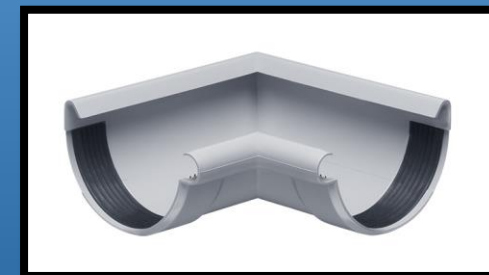

Gutter corner angle 90 degrees Inner with integrated seal		8 pieces - 100mm gutter	7 pieces - 125mm gutter	6 pieces - 150mm gutter
Number per pack		1 piece	1 piece	1 Piece
Bead height		52mm	52mm	55mm
Order no. White (BA) RAL 9003		84512	84212	84612
Order no. Grey (BB) RAL 7035		81012	81212	81512
Order no. Brown (BD) RAL 8024		83612	83012	83112
Order no, Dark Brown (BC) RAL 8019		86112	86212	86312