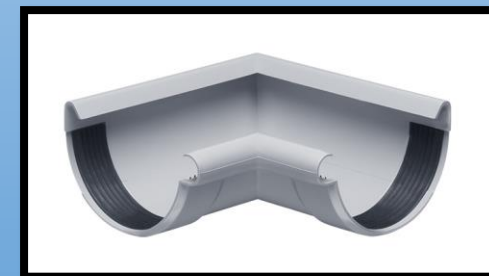

Gutter corner angle 90 degrees Outside with integrated seal		8 pieces - 100mm gutter	7 pieces - 125mm gutter	6 pieces - 150mm gutter
Number per pack		1 piece	1 piece	1 Piece
Bead height		200mm	220mm	230mm
Order no. White (BA) RAL 9003		84511	84211	84611
Order no. Grey (BB) RAL 7035		81011	81211	81511
Order no. Brown (BD) RAL 8024		83611	83011	83111
Order no, Dark Brown (BC) RAL 8019		86111	86211	86311