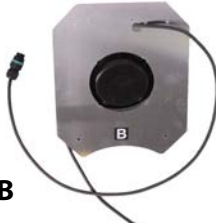

Rebound Signmaster™ Ultralow Bollard

Light Box Conversion Kits

Kit 1

Compatible with:
 Simmonsigs Global
 Simmonsigs Global Plus
 Pudsey Diamond Traffic

**Adaptor Plate -
 Type 1**

Gear Tray A

Kit 2

Compatible with:
 Signature Budget
 Signature Superior
 Signature Premium
 Signature Quick Release
 Signature Superbase
 Signature Safebase
 John Wilkinson
 Haldo Halo
 Haldo (Domed Lens)

**Adaptor Plate -
 Type 1**

Gear Tray B

Kit 3

Compatible with:
 Signature Bbase 12
 Signature Bbase 51
 Signature Citybase
 Signature Surebase
 Signature Quick Access
 Truesigns
 Morrison
 Forest City

**Adaptor Plate -
 Type 1**