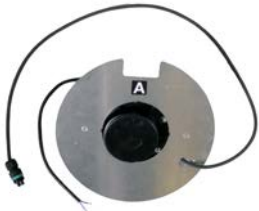

Rebound Signmaster™ Ultralow Bollard

Light Box Conversion Kits

Kit 1

Compatible with:
 Simmonsigs Global
 Simmonsigs Global Plus
 Pudsey Diamond Traffic

**Adaptor Plate -
 Type 1**

Gear Tray A

Kit 2

Compatible with:
 Signature Budget
 Signature Superior
 Signature Premium
 Signature Quick Release
 Signature Superbase
 Signature Safebase
 John Wilkinson
 Haldo Halo
 Haldo (Domed Lens)

**Adaptor Plate -
 Type 1**

Gear Tray B

Kit 3

Compatible with:
 Signature Bbase 12
 Signature Bbase 51
 Signature Citybase
 Signature Surebase
 Signature Quick Access
 Truesigns
 Morrison
 Forest City

**Adaptor Plate -
 Type 1**