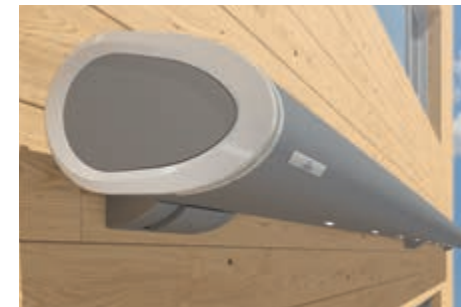

Semina Life/LED – Highlights and features

Youthful design with state-of-the-art technology

The Semina Life cassette protects the awning against the weather. The beautifully shaped stainless steel look headplate rings perfectly round off your customised combination of frame colour and fabric pattern.

- modern, clear design
- innovative closing of the awning causing practically no wear at all