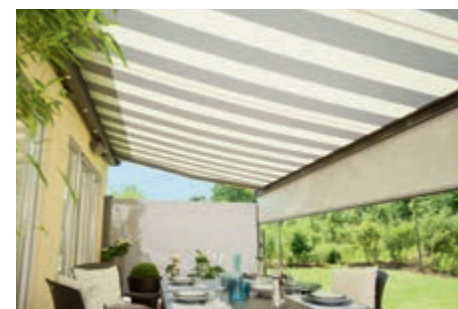

Accessories and control – Comfort and security

Valance Plus – the privacy and sun protection screen

With the Valance Plus, you get to choose the fabric pattern for your main awning. If you want to be able to see out at the same time, the fabrics of the screens by weinor® collection are the best choice.