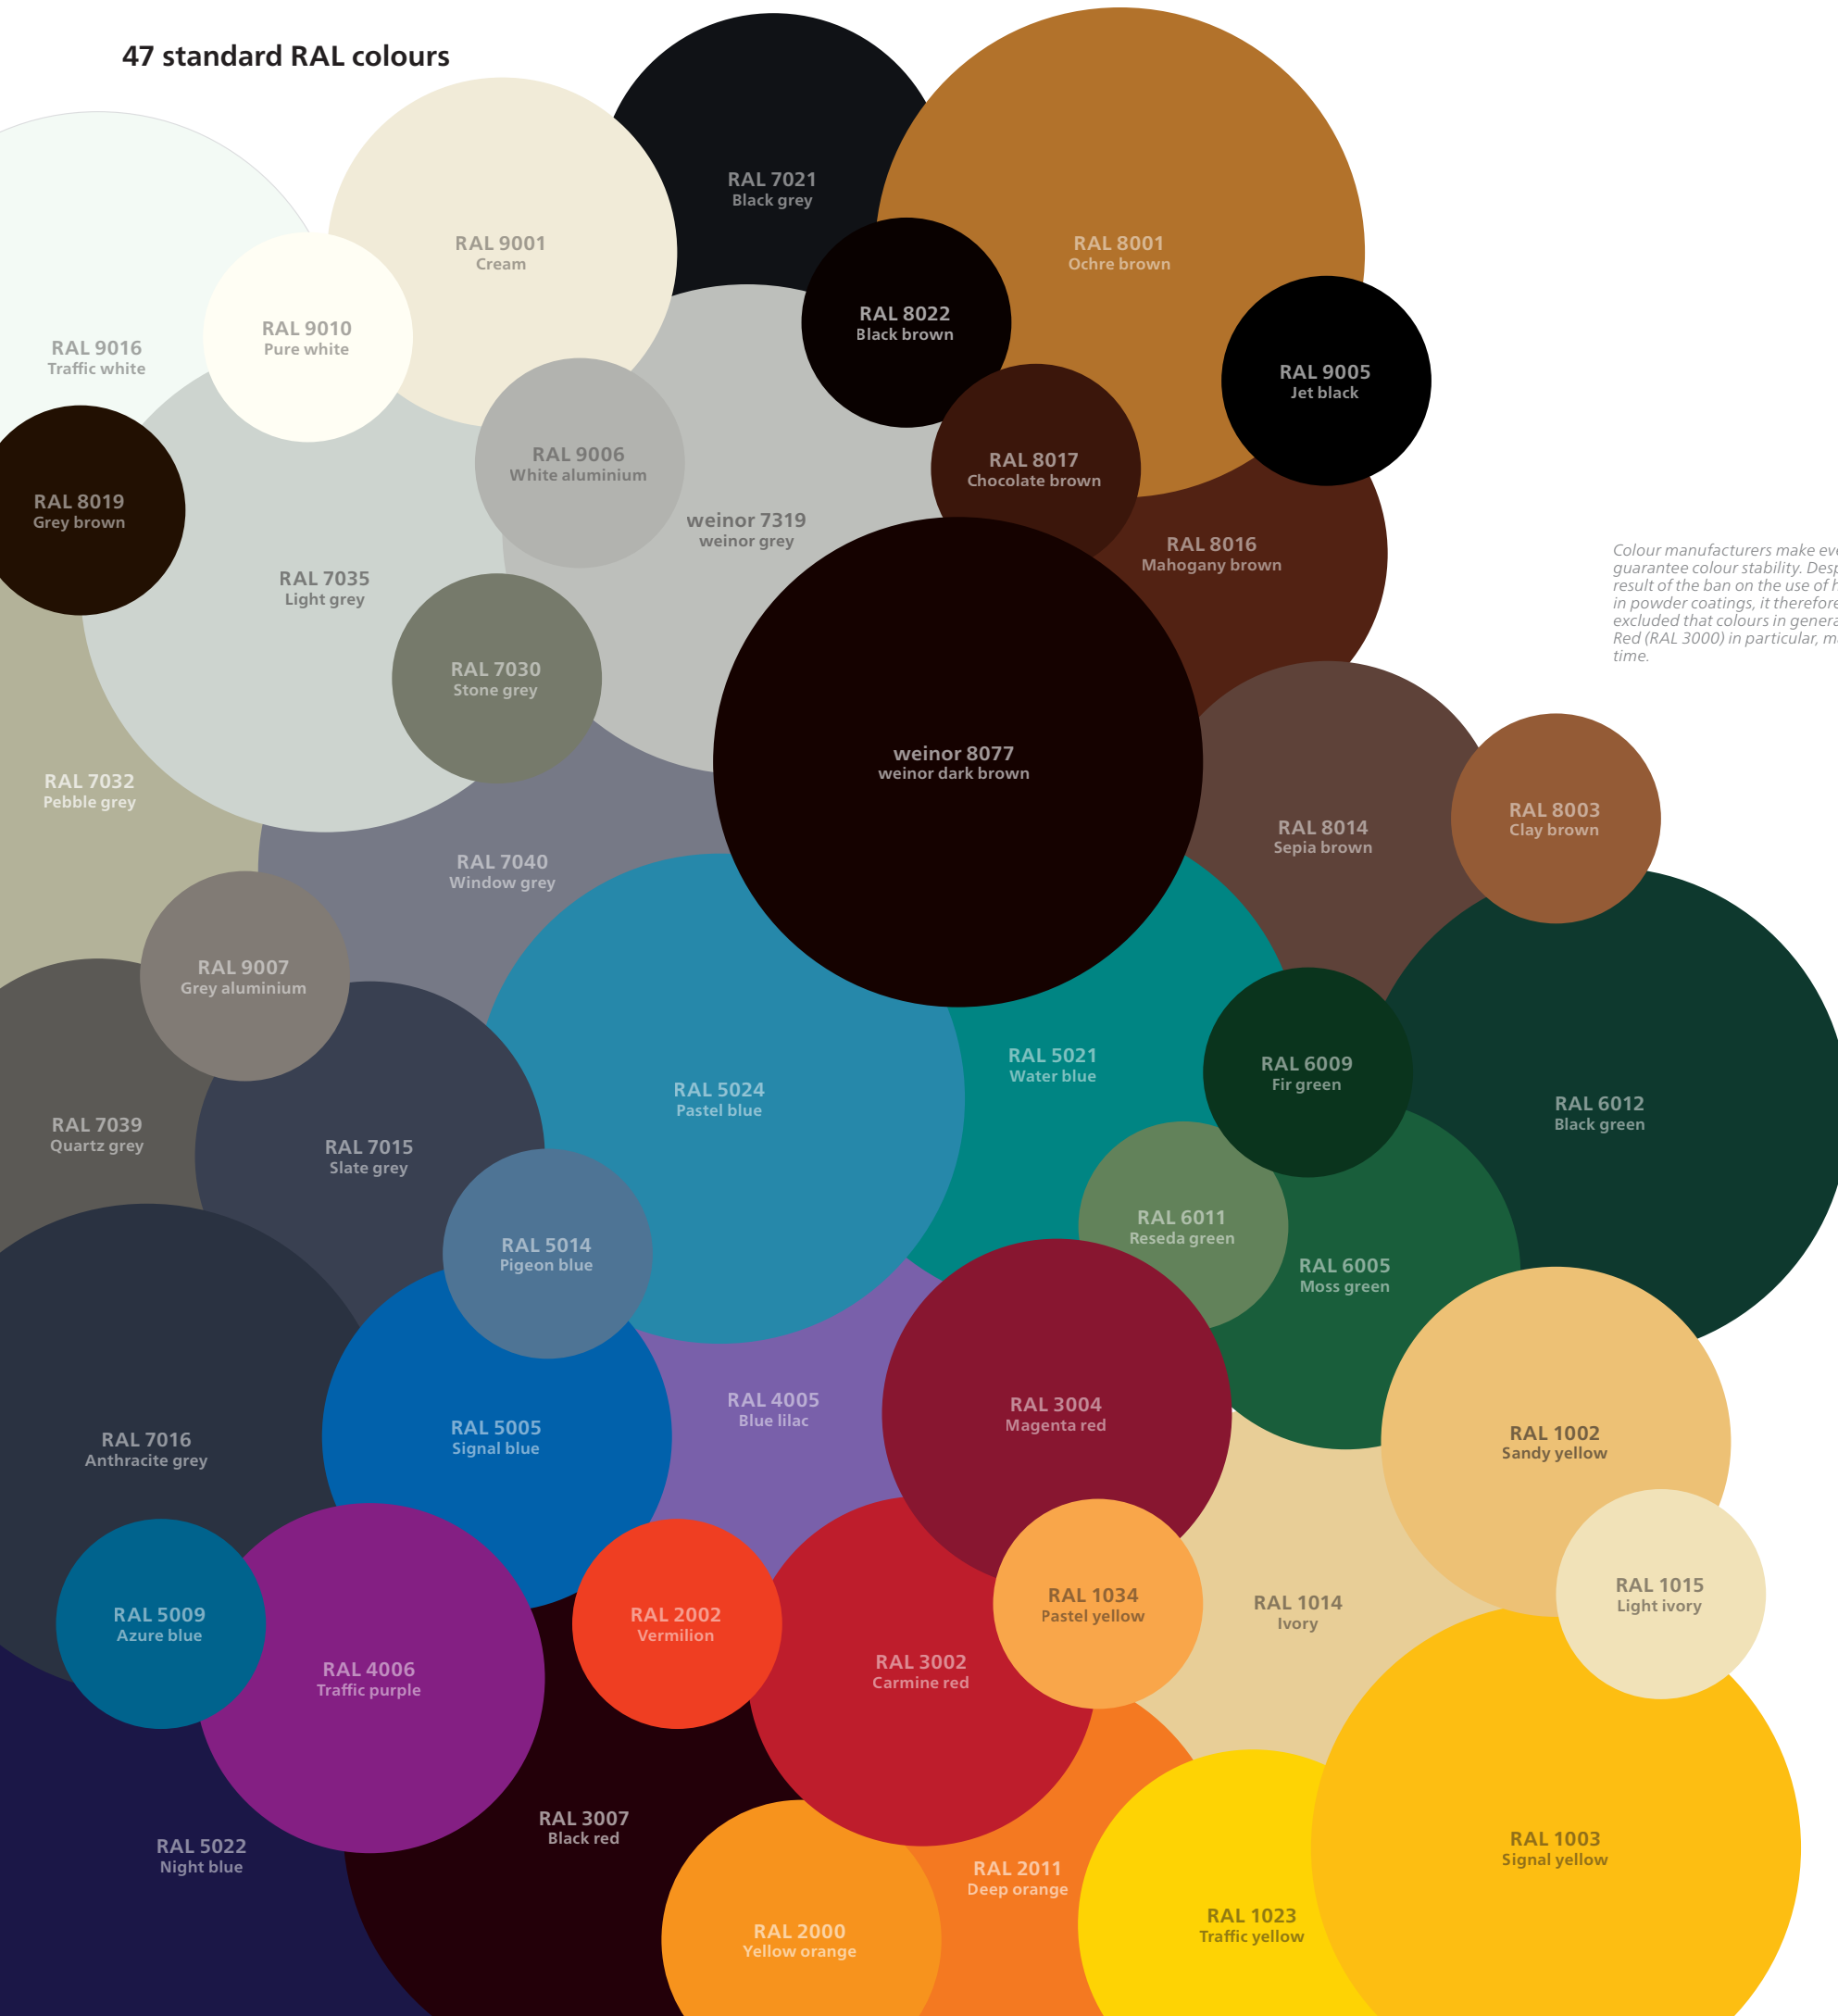

47 standard RAL colours