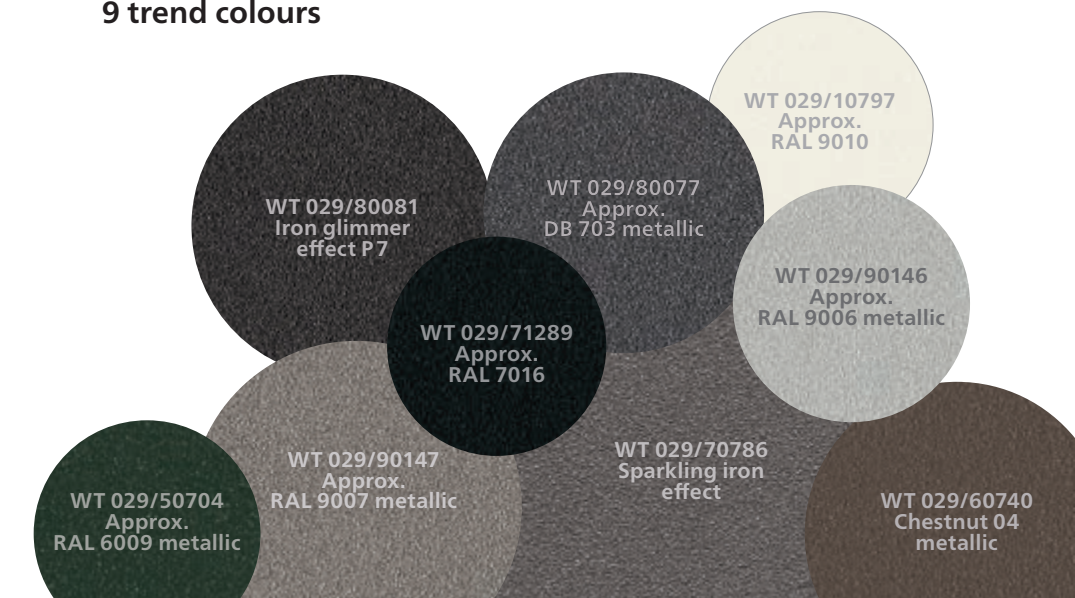

9 trend colours