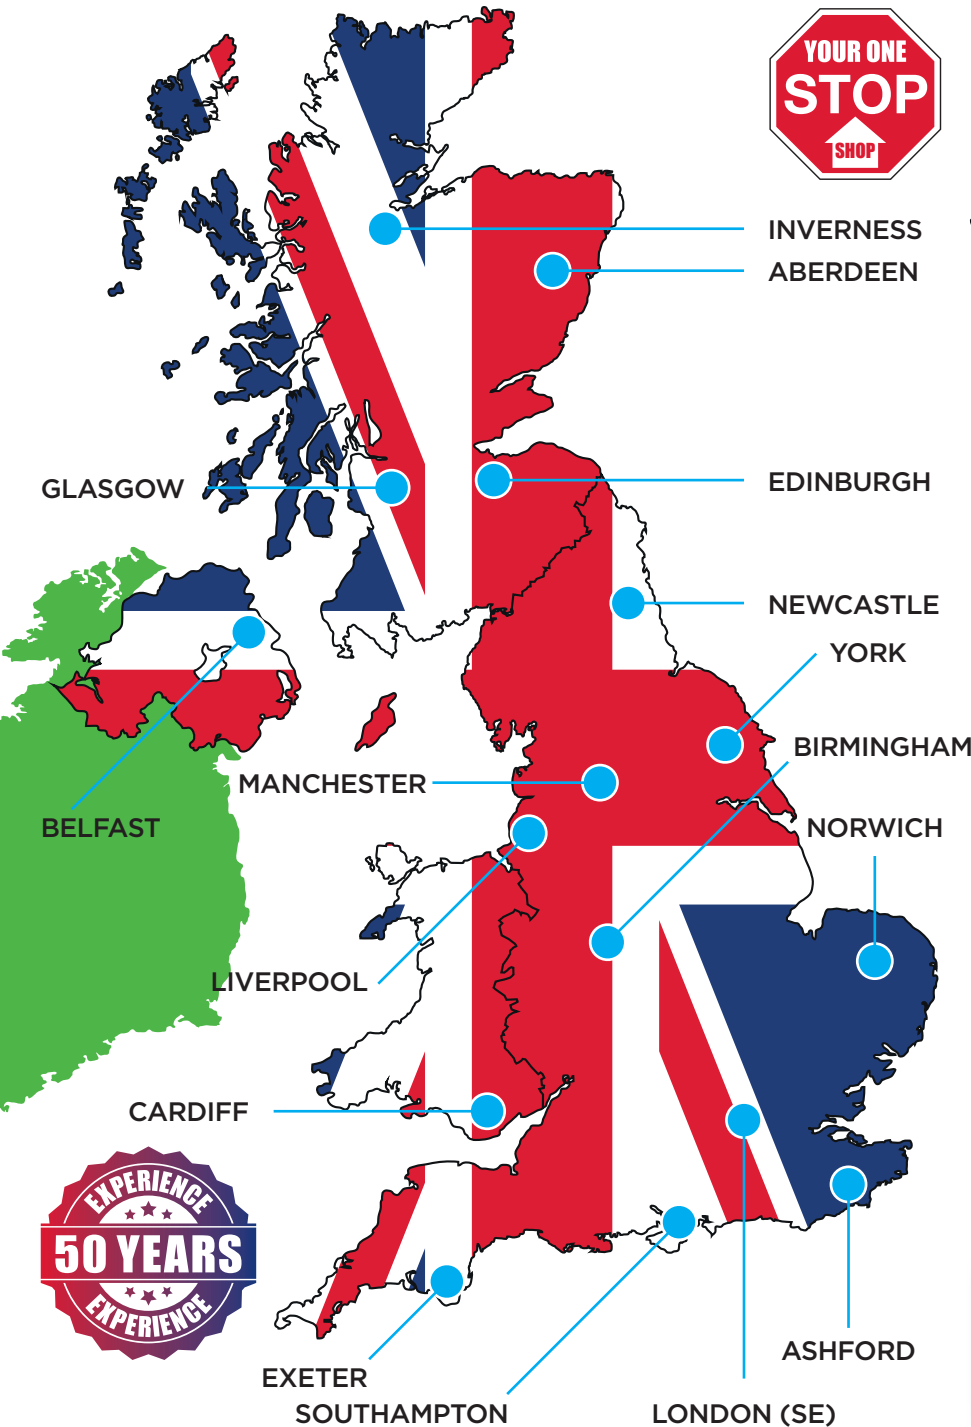

MR ACCESS DEPOT LOCATOR

Tel: 0330 838 7373 Fax: 0330 838 7374 Email: MRACCESS@MRACCESSUK.CO.UK Web: WWW.MRACCESSUK.CO.UK

WE'VE GOT THE UK COVERED!

**ONE CALL
CHOICE,
PRICE &
SERVICE
TO SUIT.
TOTAL
HIRE**

HOW IT WORKS: WE HAVE **VERY LARGE DEPOTS** STRATEGICALLY LOCATED ALL ACROSS THE UK IN MAJOR CITIES AS ABOVE. THESE ARE SUPPORTED BY SMALLER **SATELLITE** BRANCHES FOR **RAPID** RESPONSE TIMES TO COVER YOUR **TOTAL** REQUESTS ON TIME, ALL THE TIME, EVERY TIME 24/7, **NATIONWIDE.**