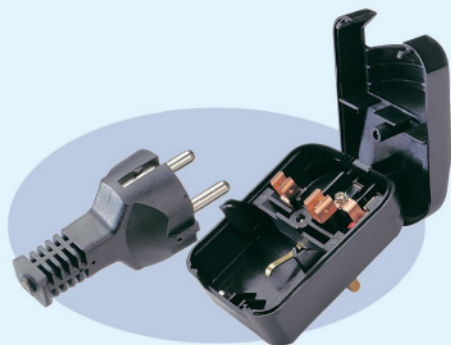

CONVERTER: ECP

The Euro Converter plug (ECP) is an adaptor which converts 2.5A CEE7 (XVI) Europlugs to the BSI363 system format.

The product is approved to BS5733, BS1363 plug/socket features and BS1362 fuse link. Approved by BSI. Product complies with current RoHS standards.

FUSE RATING: 3 A & 5A

COLOUR: Black, White, Clear

CONVERTER: SCP

This 13 Amp plug can be used to convert a non-earthed europlug to BSI363.

The product is approved to BS5733, BS1363 plug/socket features and BS1362 fuse link. Approved by BSI. Product complies with current RoHS standards.

FUSE RATING: 3, 5, 10 & 13A

COLOUR: Black, White

CONVERTER: SCP3

This plug can be used for applications which require a higher voltage earthed europlug to convert to BSI363.

The product is approved to BS5733, BS1363 plug/socket features and BS1362 fuse link. Approved by BSI. Product complies with current RoHS standards.

European Plugs to UK BS1363 Plugs

CONVERTER: CPI

The CPI quickfit converter plug converts the 2 pin Europlug to the UK BS1363 system. Designed to accept all variations of Europlug including filtered types. Save time and effort on assembly, simply slide in and fully tighten the screw.