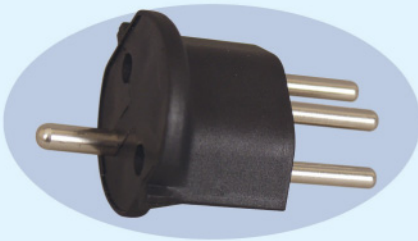

CONVERTER: SCH3

This product is approved for use in Switzerland when sold with electrical products. Can be supplied loose with fitting instructions.

Approved for use in Switzerland by ElectroSuisse. Product complies with current RoHS standards.

RATED: 13A

COLOUR: Black, White