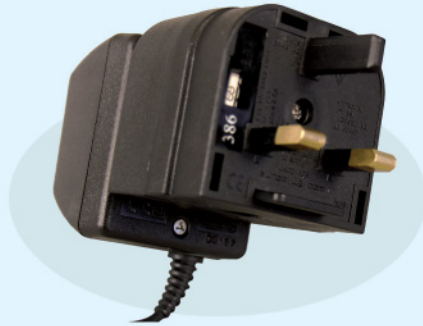

European Plugs to UK BS1363 Plugs

CONVERTER: CPI

The CPI quickfit converter plug converts the 2 pin Europlug to the UK BS1363 system. Designed to accept all variations of Europlug including filtered types. Save time and effort on assembly, simply slide in and fully tighten the screw.

5 Harold Close, The Pinnacles, Harlow, Essex, U.K. CM19 5TH.

Tel: +44 (0)1279 422022 | Fax: +44 (0)1279 626304 | E-mail: sales@powerconnections.co.uk

European Plugs to UK BS1363 Plugs

This plug converts a Euro CEE7 plug to the old BS546 plug. This plug is ideal for dedicated lighting or dedicated uses.

Fully approved to all relevant National standards. Approved by BSI. Product complies with current RoHS standards.

RATED: 2.5A
COLOUR: Black, White

CONVERTER: CP2

This plug converts a euro transformer power supply to BS1363 transformer/power supply. Simply slide the europlug into position and tighten the screw.