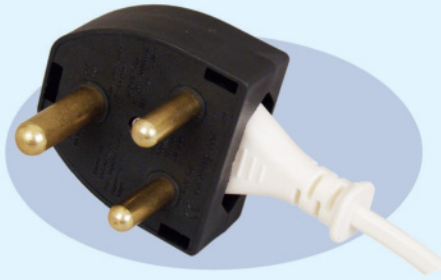

European Plugs to UK BS1363 Plugs

CONVERTER: CPI

The CPI quickfit converter plug converts the 2 pin Europlug to the UK BS1363 system. Designed to accept all variations of Europlug including filtered types. Save time and effort on assembly, simply slide in and fully tighten the screw.

The product is approved to BS5733, BS1363 plug/socket features and BS1362 fuse link. Approved by BSI. Product complies with current RoHS standards.

FUSE RATING: 3, 5, 10A

COLOUR: Black, White

PowerConnections - A Division of Sandal plc,

5 Harold Close, The Pinnacles, Harlow, Essex, U.K. CM19 5TH.

Tel: +44 (0)1279 422022 | Fax: +44 (0)1279 626304 | E-mail: sales@powerconnections.co.uk

European Plugs to UK BS1363 Plugs

This plug converts a Euro CEE7 plug to the old BS546 plug. This plug is ideal for dedicated lighting or dedicated uses.

Fully approved to all relevant National standards. Approved by BSI. Product complies with current RoHS standards.

RATED: 2.5A
COLOUR: Black, White

CONVERTER: CP2

This plug converts a euro transformer power supply to BS1363 transformer/power supply. Simply slide the europlug into position and tighten the screw.