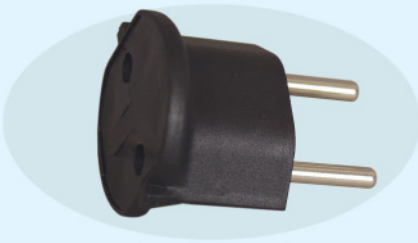

European to Swiss

CONVERTER: SCH

This product is approved for use in Switzerland when sold with electrical products. Can be supplied loose with fitting instructions.

Approved for use in Switzerland by ElectroSuisse. Product complies with current RoHS standards.

RATED: 10A

COLOUR: Black, White