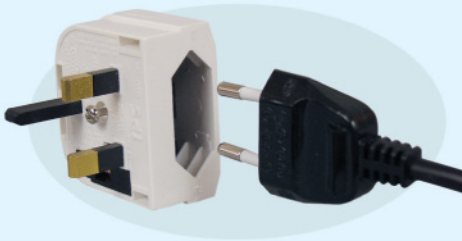

CONVERTER: ECP

The Euro Converter plug (ECP) is an adaptor which converts 2.5A CEE7 (XVI) Europlugs to the BSI363 system format.

The product is approved to BS5733, BS1363 plug/socket features and BS1362 fuse link. Approved by BSI. Product complies with current RoHS standards.

FUSE RATING: 3, 5, 10 & 13A

COLOUR: Black, White

CONVERTER: SCP3

This plug can be used for applications which require a higher voltage earthed europlug to convert to BSI363.

The product is approved to BS5733, BS1363 plug/socket features and BS1362 fuse link. Approved by BSI. Product complies with current RoHS standards.

European Plugs to UK BS1363 Plugs

CONVERTER: CPI

The CPI quickfit converter plug converts the 2 pin Europlug to the UK BS1363 system. Designed to accept all variations of Europlug including filtered types. Save time and effort on assembly, simply slide in and fully tighten the screw.