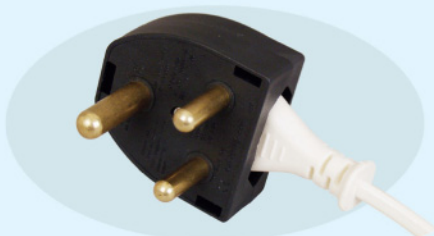

RATED: 10A

COLOUR: Black, White

CONVERTER: SAN3

This plug is designed to convert the Schuko Plug (European IEC 83:1975 Standard C 2b, C4, C5, and C6). Please note that the SAN3 can take both right angled and straight europlugs.

Tel: +44 (0)1279 422022 | Fax: +44 (0)1279 626304 | E-mail: sales@powerconnections.co.uk

European to South African / Indian

CONVERTER: CP5

The CP5 plug converts a Euro CEE7 plug to the Indian/South African (old BS546 plug) plug.

Approved to appropriate SABS Standards. Product complies with current RoHS standards.

RATED: 10A
COLOUR: Black, White

CONVERTER: SSP3

The SSP3 converts the Schuko Plug (European IEC 83 : 1975 Standard C2t, C4, C5 & C6). It will convert both straight and right angled versions of the plugs.