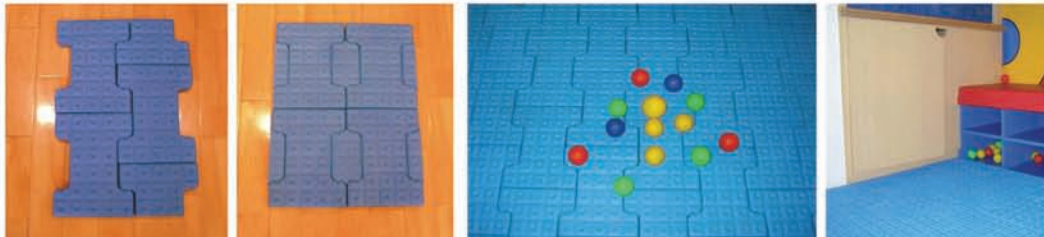

Applications

- in schools, kindergartens and amusement parks
- on balconies, stairs and wall corners
- in many buildings and public areas