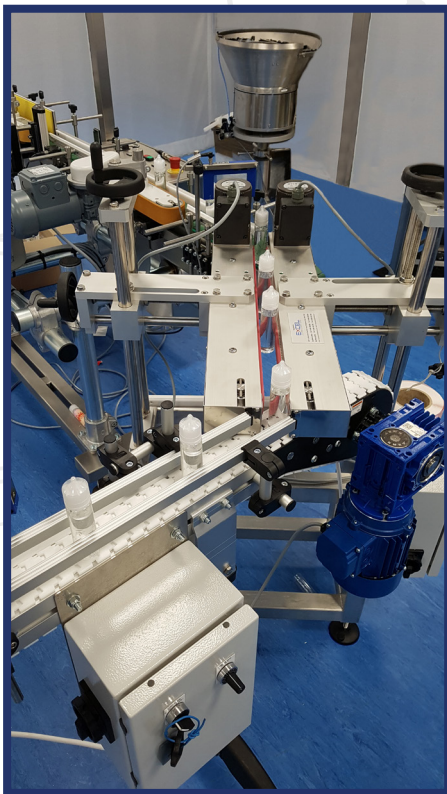

FILLING and CAPPING MACHINES

for CBD, Hemp Oil & E-liquid

- 10ml - Short fill
- Modular design
- Easy change over
- UK manufacturer
- Full spares and service back up

AUTOMATIC FILLING AND CAP TIGHTENING

**Automatic
filling and cap
tightening**