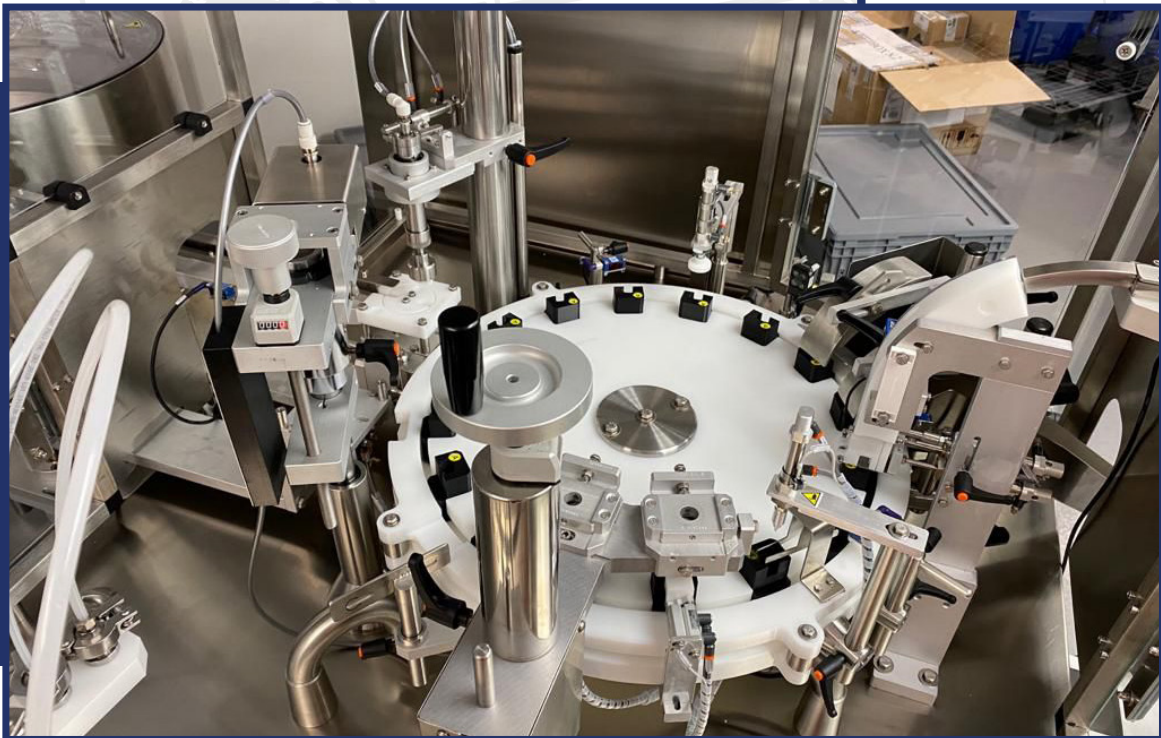

Automatic pod loading, liquid filling  
available with both peristaltic or  
volumetric micro pump.

Automatic pick and place/closure  
of pod assembly.

Camera verification with  
reject control.

40 - 80 per minute

## Omas G250 E-liquid Pod filling and Assembly Machine

**Excel Packaging Machinery Ltd**  
Unit C5, Regent Park, Summerleys Road,  
Princes Risborough, Bucks HP27 9LE  
Office: 01865 400 489  
info@excel-packagingmachinery.com