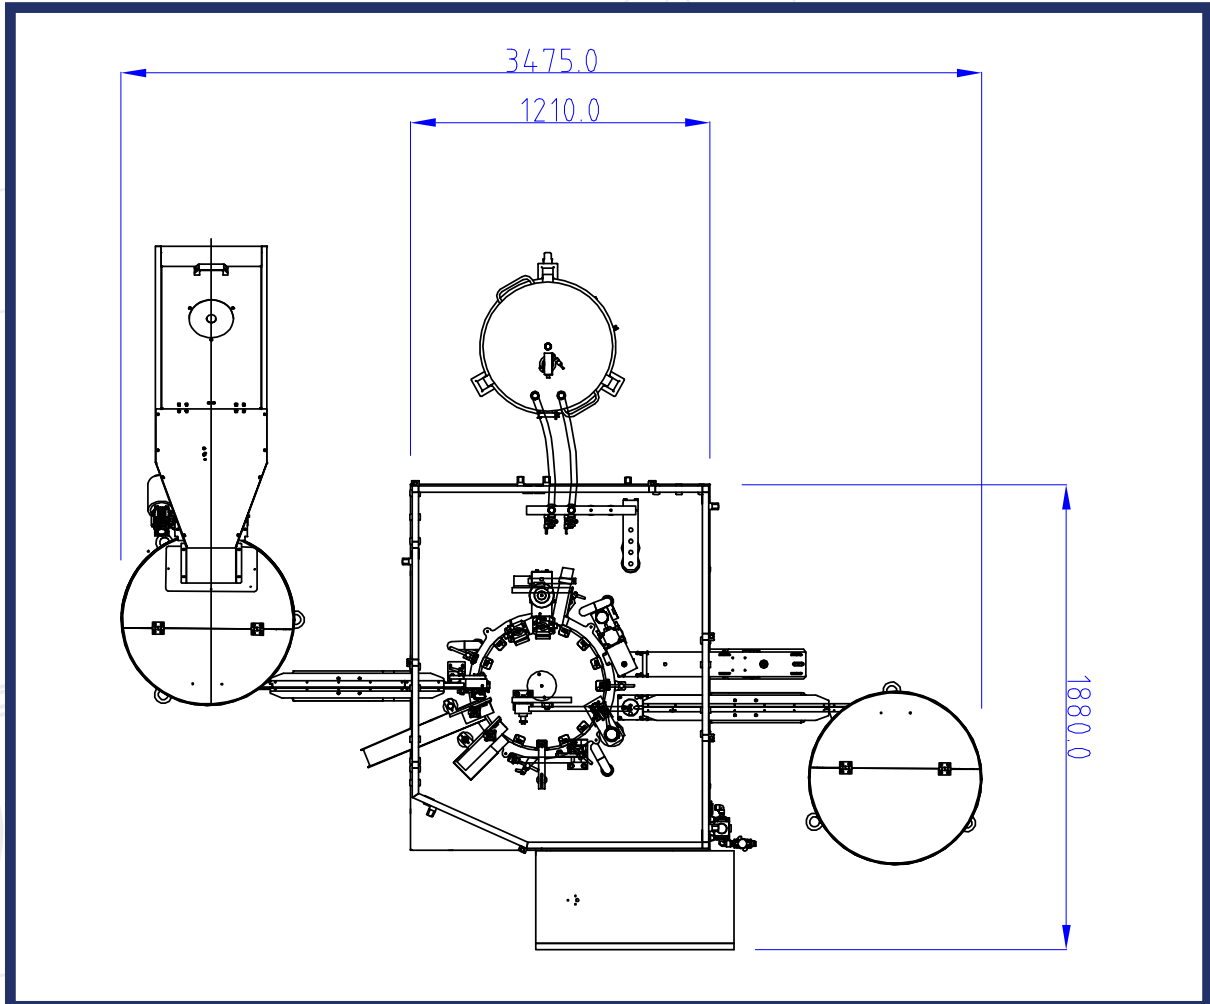

Automatic pod loading, liquid filling  
available with both peristaltic or  
volumetric micro pump.

Automatic pick and place/closure  
of pod assembly.

Camera verification with  
reject control.

40 - 80 per minute

## Omas G250 E-liquid Pod filling and Assembly Machine

**Excel Packaging Machinery Ltd**  
Unit C5, Regent Park, Summerleys Road,  
Princes Risborough, Bucks HP27 9LE  
Office: 01865 400 489  
info@excel-packagingmachinery.com