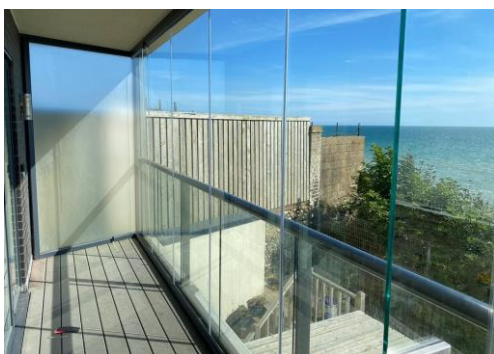

- Toughed or laminated safety glass provides protection with safety.
- Insulated option for better comfort and enjoyment of your balcony.
- Non-insulated version provides effective weather protection and a quieter home interior.
- Locking options available, giving extra security for ground floor flats and apartments.
- Efficient installation with minimal disruption.