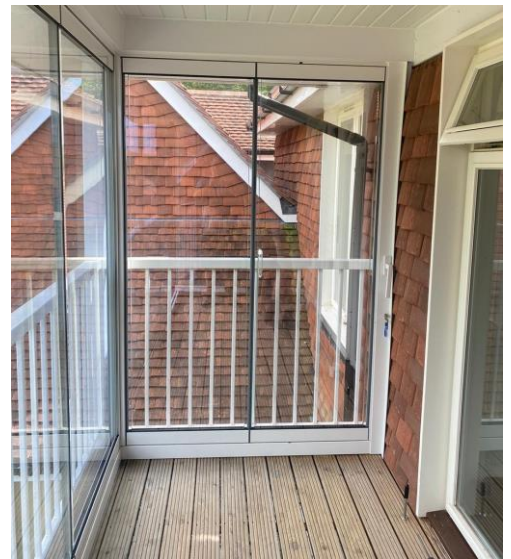

Our glass balcony enclosures let you enjoy your outside area throughout the year and creates extra space with weather protection and sealing. Choose from double or single glazed enclosures and protect against wind, rain and cold.

With a choice of fixed or opening elements, our balcony glazing provides optimum safety.