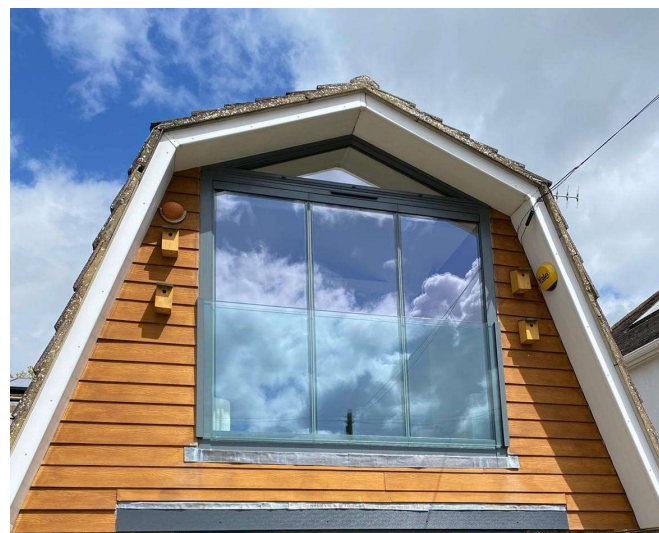

# APEX WINDOWS & GABLES

Our apex windows come fully framed or frameless. For any project, these impressive feature windows amplify the space and create a luxurious light-filled area.

You can enhance your new feature apex windows with a choice of standard, tinted or solar control glass to keep your room comfortable. Our aluminium frames come in a multitude of colours.

All our products are measured, crafted, and professionally installed and we can even provide any external or internal cover pressings, trims, or angles to new steelwork or as a decorative feature.

If you are designing a project with sliding or folding doors, talk to us today about how an apex window or a shaped window above your doors can add even more light and a feeling of height and space.

## Key Features

- ◆ A wide range of sizes and shapes with every apex or gable window made-to-order.
- ◆ Any RAL colour is available.
- ◆ Can be manufactured as full aluminium or with a near frameless appearance

With sizes of over 4 meters wide and flexible heights, there is no better way to add a feature shaped window without vertical mullions or horizontal transoms.

Create a striking one-piece window and a real design statement in your home.