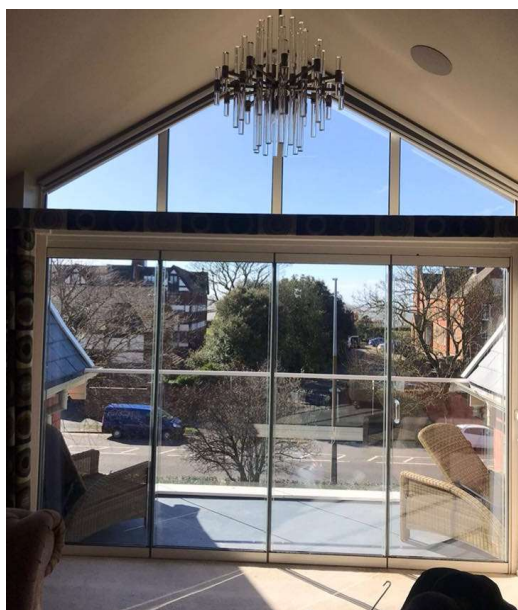

# APEX WINDOWS & GABLES

Our apex windows come fully framed or frameless. For any project, these impressive feature windows amplify the space and create a luxurious light-filled area.

You can enhance your new feature apex windows with a choice of standard, tinted or solar control glass to keep your room comfortable. Our aluminium frames come in a multitude of colours.

All our products are measured, crafted, and professionally installed and we can even provide any external or internal cover pressings, trims, or angles to new steelwork or as a decorative feature.

If you are designing a project with sliding or folding doors, talk to us today about how an apex window or a shaped window above your doors can add even more light and a feeling of height and space.

## Key Features

- ◆ A wide range of sizes and shapes with every apex or gable window made-to-order.
- ◆ Any RAL colour is available.
- ◆ Can be manufactured as full aluminium or with a near frameless appearance

With sizes of over 4 meters wide and flexible heights, there is no better way to add a feature shaped window without vertical mullions or horizontal transoms.

Create a striking one-piece window and a real design statement in your home.