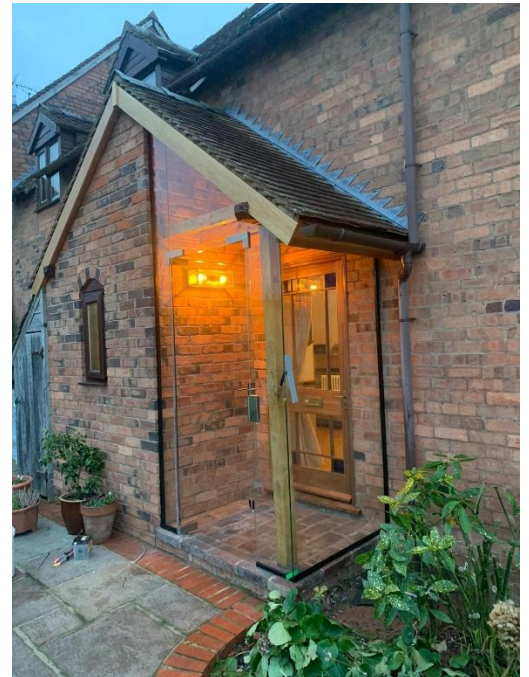

FGC frameless glass porches use the best in glass technology and contemporary metal fittings. Slimmer, more modern, discreet and without the bulk of aluminium, timber or PVCU porches.

Expertly crafted and with impeccable quality, our frameless glass porches give your home a transformational new look.

Welcome your family and visitors while retaining the character of your home.

With an all-glass design and minimal visible fixings, our glass porches are perfect in any style or age of property. Existing archways or alcoves benefit from an additional glassdoor offering an extra barrier and some protection from the elements.

Two or three-sided porches with screens or side returns give you added covered space and a modern glass box feature. Clarity, vision and a beautiful new glass structure at the front of your home.

Fully bespoke, we craft our porches to fit into your existing structure. We can even shape the glass around curves, shapes or feature brickwork or stone. Locks and hinges are meticulously fitted to the toughened or laminated safety glass.

Personalise your new porch with elegant handles, and even a letterbox cut into the toughened or laminated glass. You also benefit from improved security and extra covered space.

Great design offers you desirable edge-to-edge glazing or option surround frame in satin or polished metal and powder coated colour.

Without the full frame of other types of porches, they're perfect for showcasing rather than obscuring your period or feature front door.