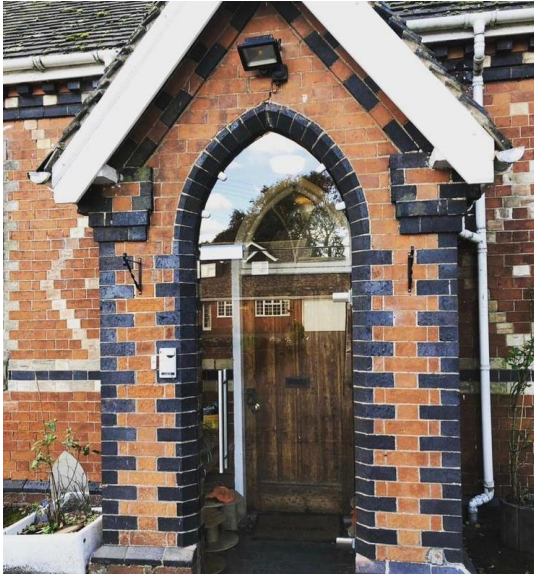

SINGLE GLAZED FRAMELESS PORCHES