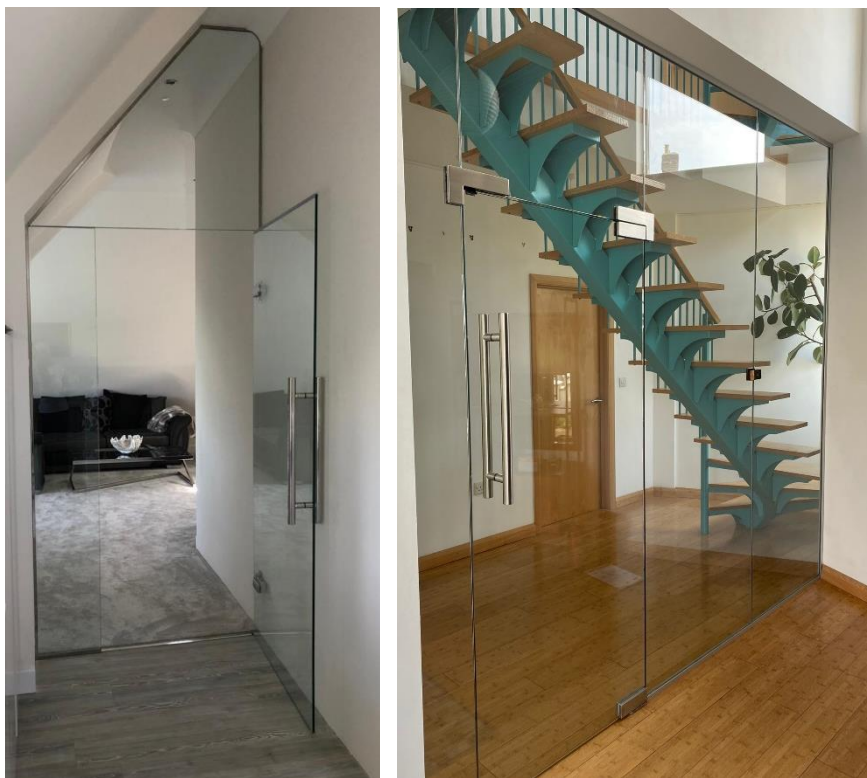

SINGLE GLAZED FRAMELESS GLASS DOORS

FGC Side Hung Doors

These internal doors can be made for both domestic and commercial properties. They can also be bespoke designed to any shape.

Whether you go for single doors, double doors, or even pocket doors

Any of our products can be made tailored exactly to what you are looking for within your product.

These help dividing rooms up, creating a difference between open space & privacy.

Every steel look internal door product comes expertly made and professionally fitted, enhancing your home with all the distinctive features of classic metal doors.

Designed in an industrial style, these aluminium internal doors work either as standalone doors or with combination framing and no threshold.

With bonded on bars to create the design of your choice, the possibilities are endless.

FGC Steel Look Doors