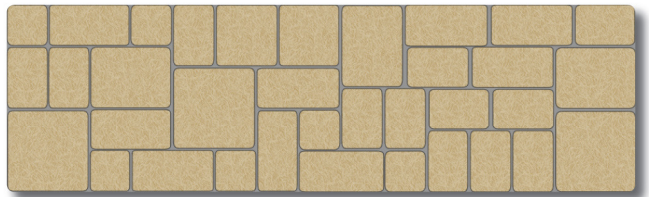

STONECRETE

Olde York Paving by Stonecrete offers a rustic, timeworn profile based on that of the original weathered York flagstones.

Six different sizes are available to be purchased separately or as part of the Olde York Patio Kit. Each size of slab differs slightly in profile, reducing repetition and enhancing that natural look.

(6.4m²) Patio kit consists of the following paving slabs

- 6** x 300x300x44mm **12** x 300x450x44mm
- 2** x 450x450x44mm **9** x 600x300x44mm
- 3** x 600x450x44mm **3** x 600x600x44mm

Laying patterns:

2800mm x 2300mm & 4700mm x 1400mm patio areas. Images are only suggested laying patterns.

Slabs can be laid in a truly random fashion but for a perfect rectangular pattern, we suggest using one of the two laying patterns pictured (right) for a 2800mm x 2300mm or 4700mm x 1400mm patio.

Olde York Paving is currently available in either of the following colours:

Worn Limestone

Grey Green

Olde York Paving