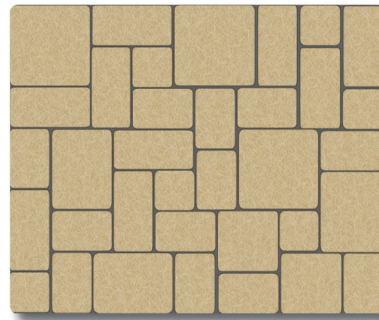

STONECRETE

Olde York Paving by Stonecrete offers a rustic, timeworn profile based on that of the original weathered York flagstones.

Six different sizes are available to be purchased separately or as part of the Olde York Patio Kit. Each size of slab differs slightly in profile, reducing repetition and enhancing that natural look.

(6.4m²) Patio kit consists of the following paving slabs

- 6** x 300x300x44mm **12** x 300x450x44mm
- 2** x 450x450x44mm **9** x 600x300x44mm
- 3** x 600x450x44mm **3** x 600x600x44mm

Laying patterns:

2800mm x 2300mm & 4700mm x 1400mm patio areas. Images are only suggested laying patterns.

Slabs can be laid in a truly random fashion but for a perfect rectangular pattern, we suggest using one of the two laying patterns pictured (right) for a 2800mm x 2300mm or 4700mm x 1400mm patio.

Olde York Paving is currently available in either of the following colours:

Worn Limestone

Grey Green

Olde York Paving