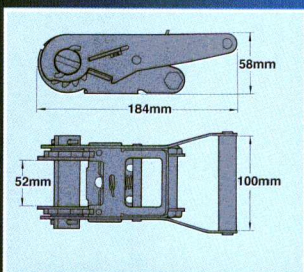

RECOVERY STRAPS

GTF

RB5050WH

RB5040NH

RB5050LWH

EUROWEB

lashing systems

We manufacture to your particular specifications and conform to BS5759 1987