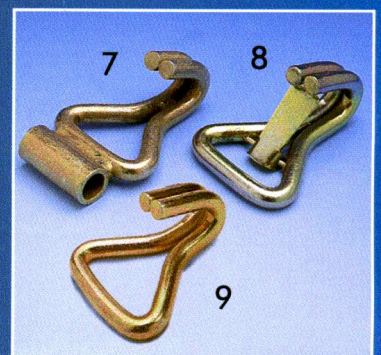

RECOVERY STRAPS

GTF

RB5050WH

RB5040NH

RB5050LWH

EUROWEB

lashing systems

We manufacture to your particular specifications and conform to BS5759 1987

- 1: CL5050(DF)
- 2: RL5030
- 3: DR5050(F)

- 4: TSH5050
- 5: FSH5050
- 6: FSH4525

- 7: WH5050T
- 8: WH5050 (SNAP)
- 9: WH5050

EUROWEB LASHING SYSTEMS
22-22A Hawthorn Road Industrial Estate,
Eastbourne,
East Sussex BN23 6QA