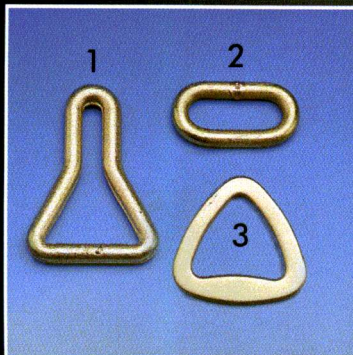

RECOVERY STRAPS

GTF

RB5050WH

RB5040NH

RB5050LWH

EUROWEB

lashing systems

We manufacture to your particular specifications and conform to BS5759 1987

- 1: CL5050(DF)
- 2: RL5030
- 3: DR5050(F)

- 4: TSH5050
- 5: FSH5050
- 6: FSH4525

- 7: WH5050T
- 8: WH5050 (SNAP)
- 9: WH5050

EUROWEB LASHING SYSTEMS
22-22A Hawthorn Road Industrial Estate,
Eastbourne,
East Sussex BN23 6QA