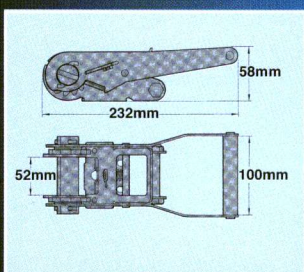

RECOVERY STRAPS

GTF

RB5050WH

RB5040NH

RB5050LWH

EUROWEB

lashing systems

We manufacture to your particular specifications and conform to BS5759 1987