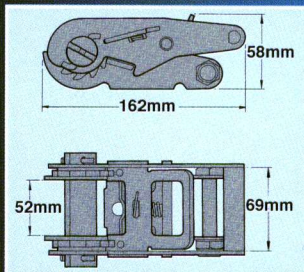

RECOVERY STRAPS

GTF

RB5050WH

RB5040NH

RB5050LWH

EUROWEB

lashing systems

We manufacture to your particular specifications and conform to BS5759 1987