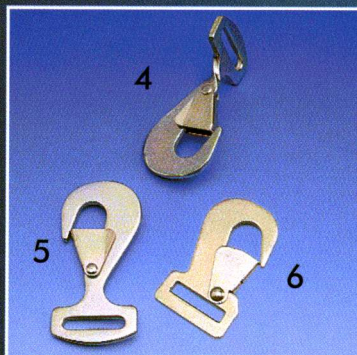

- 4: TSH5050
- 5: FSH5050
- 6: FSH4525