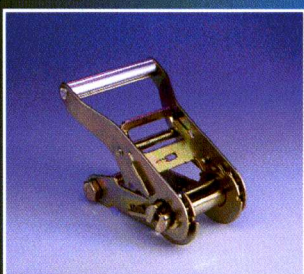

RECOVERY STRAPS

GTF

RB5050WH

RB5040NH

RB5050LWH

EUROWEB

lashing systems

We manufacture to your particular specifications and conform to BS5759 1987