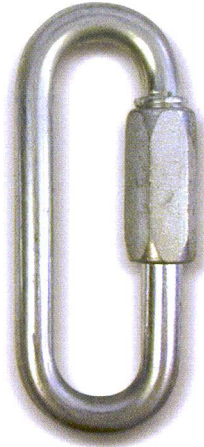

# Safety Lines and Security Harnesses

AMODEC	LG 20 mts	LG 2 mts	LG mts
<p>CE EN 355 Shock Absorber</p> 	<p>Ø 16 m/m Safety Line</p> 	<p>Ø 12 m/m EN 354 Safety Line</p> 	<p>Ø m/m Safety Line</p> 

H10	H30	H50	STANDARD REAR FITTING
<p>CE EN 361 Safety Harness (Rear fitting only)</p> 	<p>CE EN 361 Safety Harness (Rear and Front fitting)</p> 	<p>CE EN 361/358 Safety Harness (Rear, Front and Side fitting)</p> 	<p>Identical back on all</p> 

# Carabinas and Accessories

MTI EN CE 362

Safety Hook

MV1

Safety Hook

MT2

Safety Hook

SH200

Safety Hook

SH1

Scaffold hook

ANO60

ASCORD1  
CE EN 353/2

AK2

CE EN 353/2  
Sliding Fall Arrest Rope Grab

ES30 / ES50